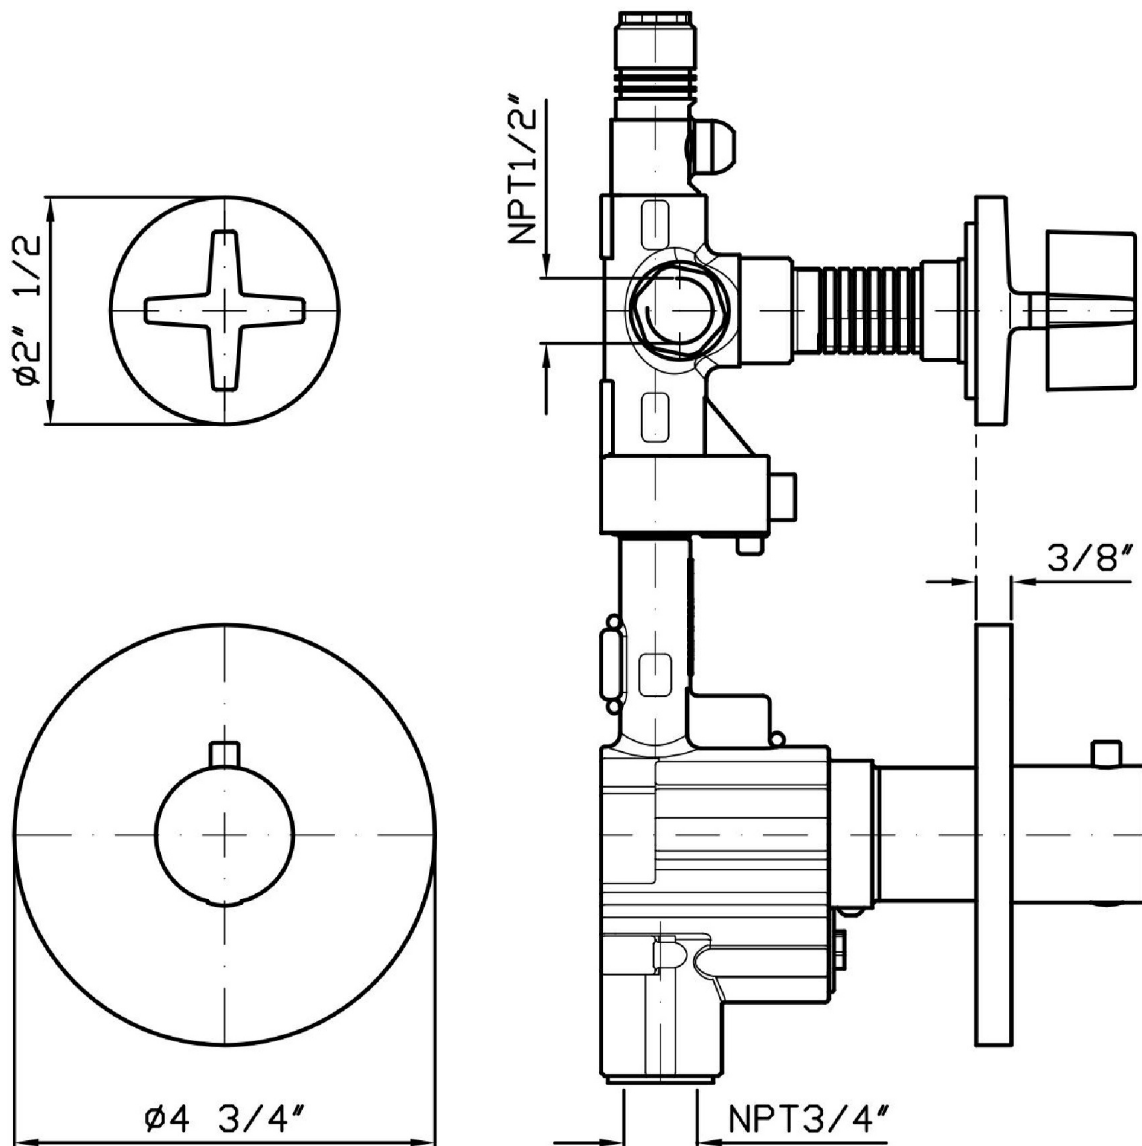

## ISY

ZD5077.1900 Built-in thermostatic shower mixer with volume control.

3/4" built-in thermostatic shower mixer with volume control.  
8 GPM @ 43,5 PSI

R99630.1900

Rough-in

## ISY

ZD5077.1900 Overall Drawing

Brand ZUCCHETTI

Class

ISY

### ZD5077.1900 Weights and Sizes

Weight ( lb )	1,78 ( Kg )	3,924188 ( lb )
Volume ( dc3 ) - ( in3 )	11,01 ( dc3 )	0,000672 ( in3 )
h ( mm ) - ( in )	90 ( mm )	3,543309 ( in )
L1 ( mm ) - ( in )	335 ( mm )	13,1889835 ( in )
L2 ( mm ) - ( in )	365 ( mm )	14,3700865 ( in )