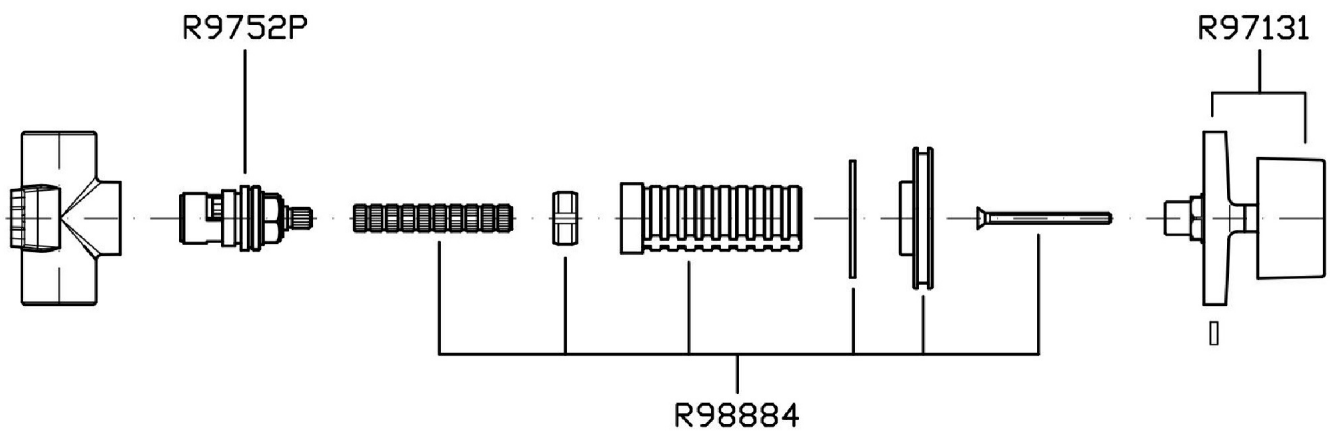

Brand ZUCCHETTI

Class

ISY

ISY

ZD4729.1900 Exploded