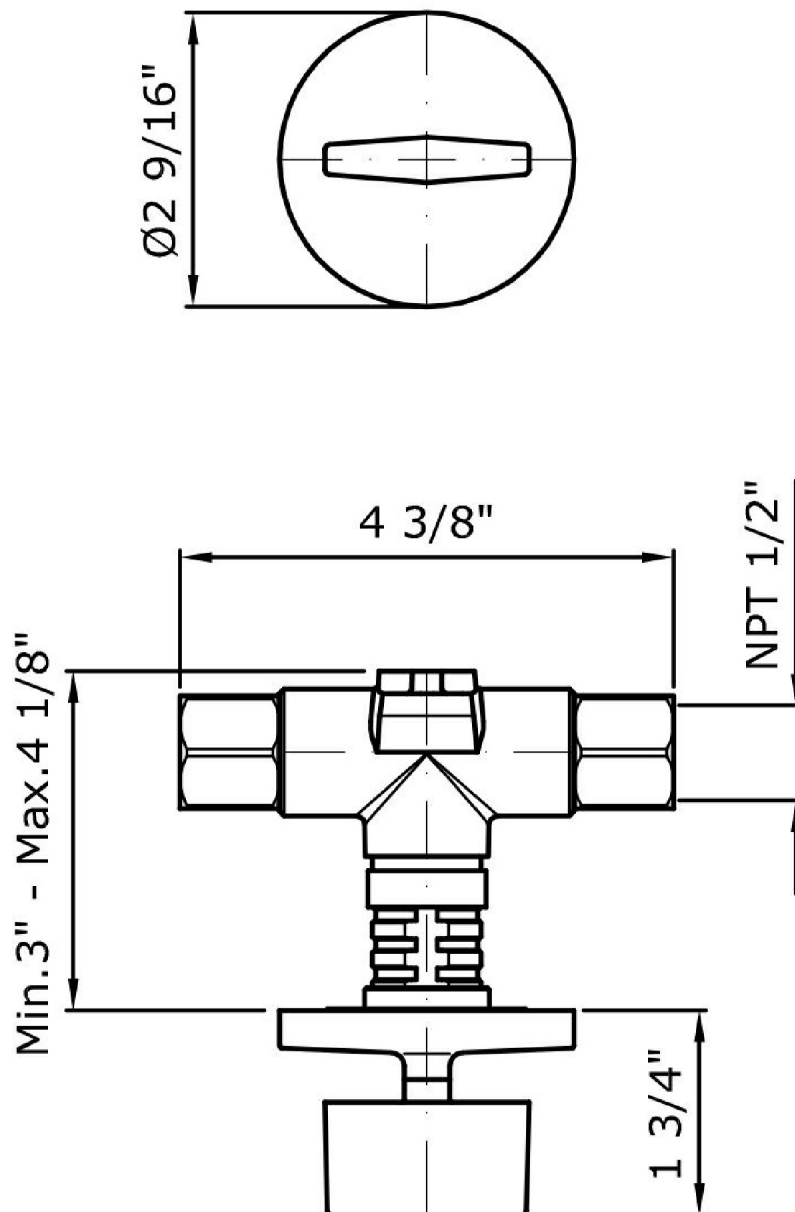

Brand ZUCCHETTI

Class

ISY

ISY

ZD4729.1900 Overall Drawing