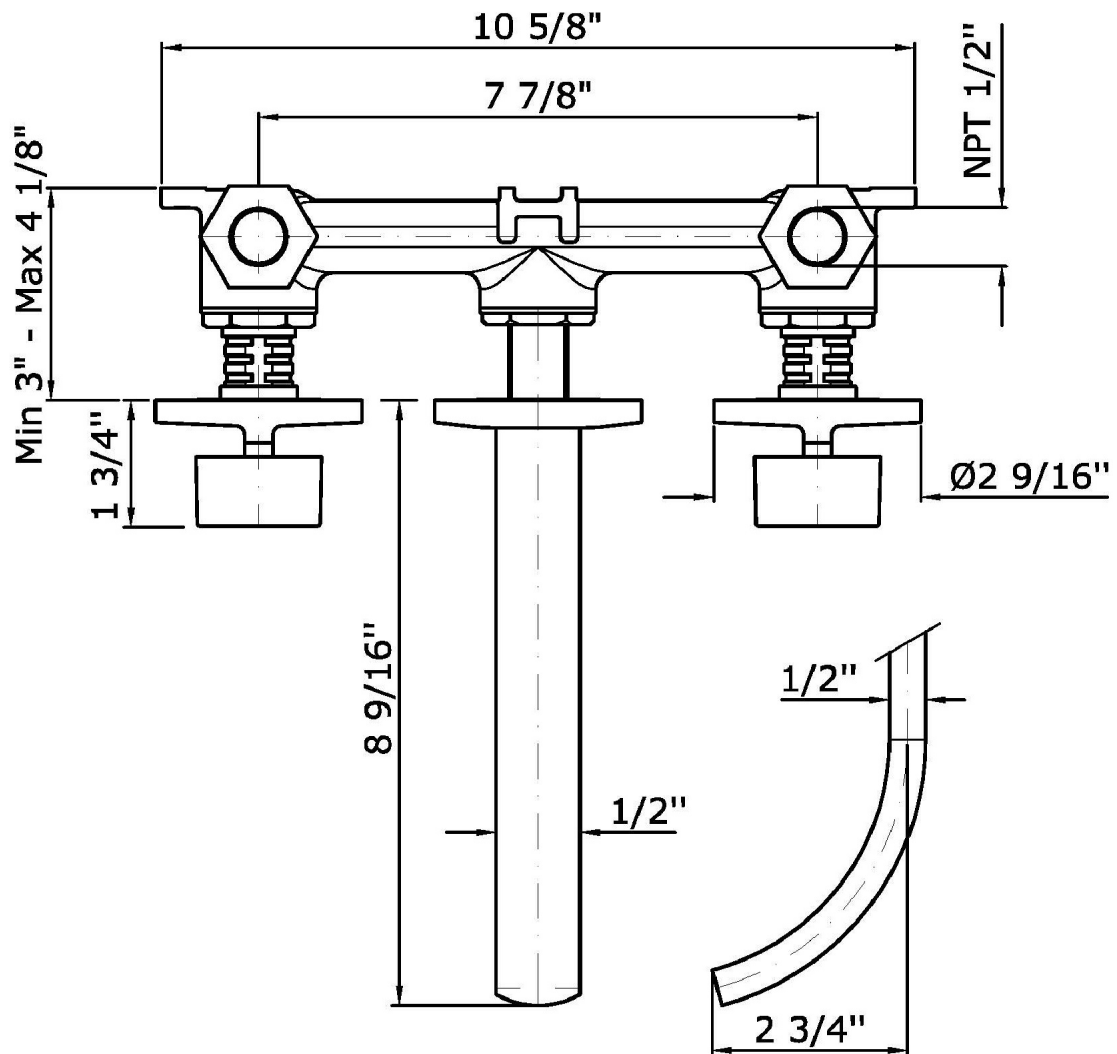

Brand ZUCCHETTI

Class

ISY

ISY

ZD4697.190E Overall Drawing