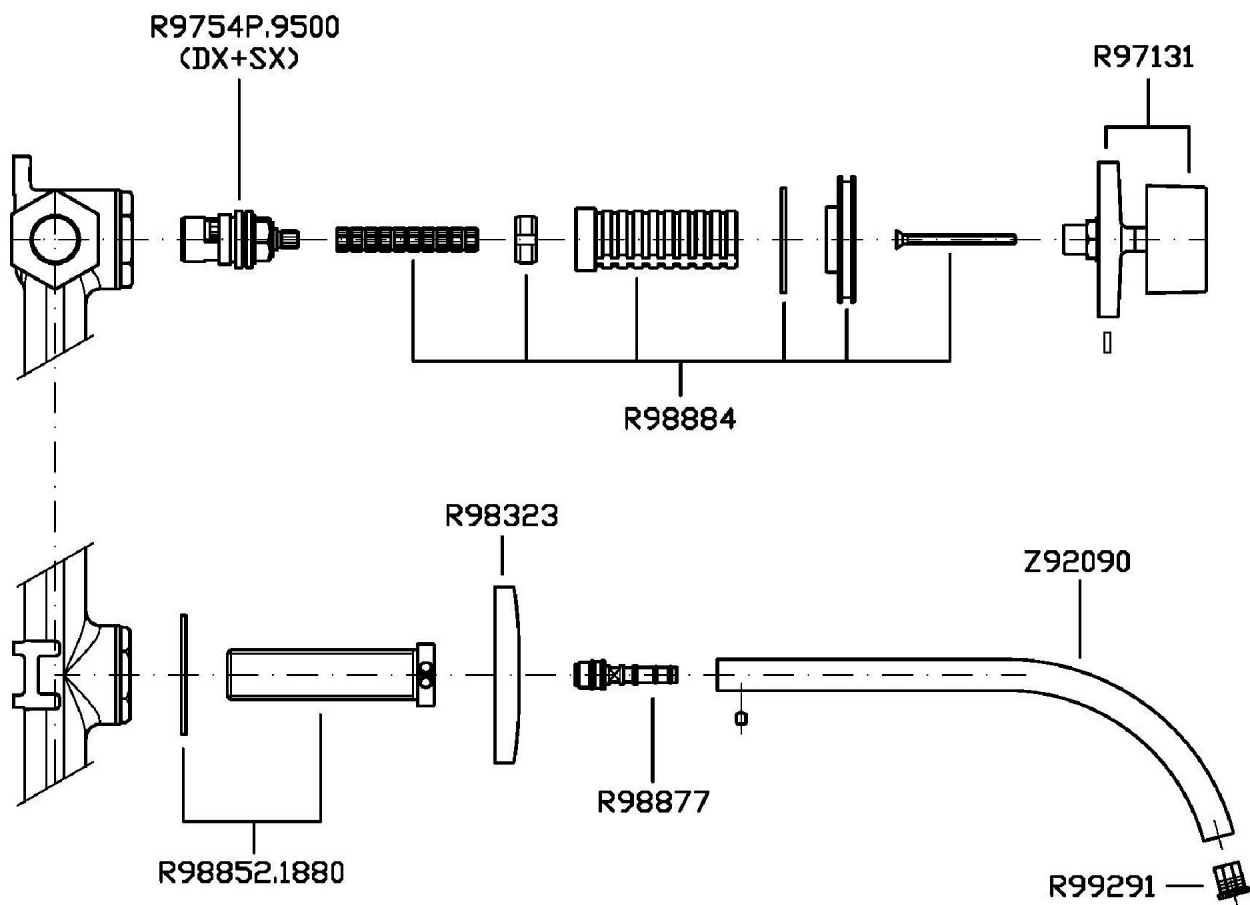

Brand ZUCCHETTI

Class

ISY

ISY

ZD4697.190E Exploded