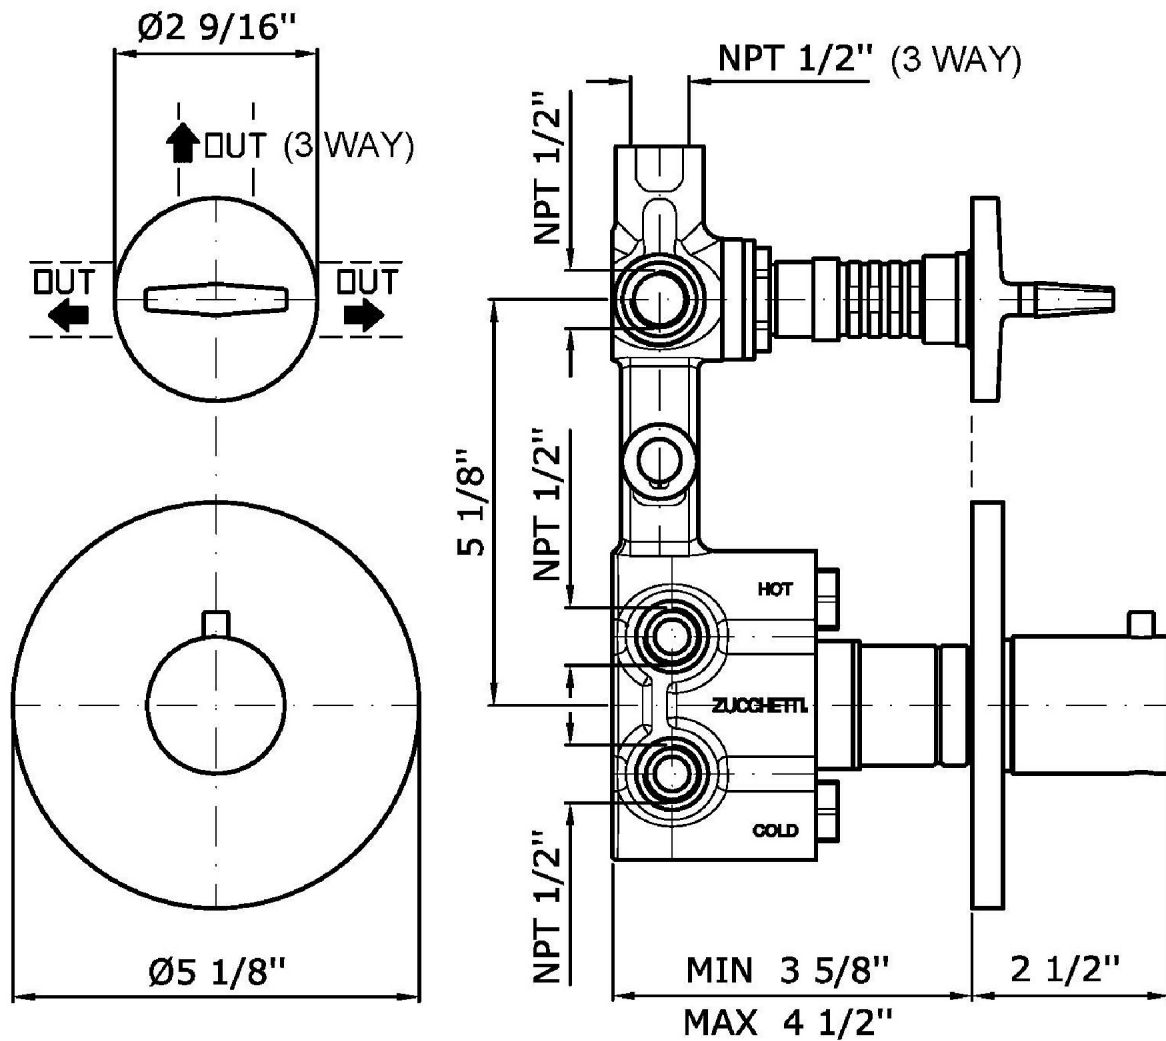

Brand ZUCCHETTI

Class

ISY

ISY

ZD4646.1900 Built-in thermostatic shower mixer and 2/3 way diverter.

1/2" built-in thermostatic shower mixer and 2/3 way diverter with water on/off function.
5,2 GPM @ 43,5 PSI

R97810.1900

Rough-in _ 2 way thermostatic mixer

R97815.1900

Rough-in _ 3 way thermostatic mixer

Finishes

Chrome

Brand ZUCCHETTI

Class

ISY

ISY

ZD4646.1900 Overall Drawing

Brand ZUCCHETTI

Class

ISY

ISY

ZD4646.1900 Weights and Sizes

Weight (lb)	1,65 (Kg)	3,63759 (lb)
Volume (dc3) - (in3)	11,01 (dc3)	0,000672 (in3)
h (mm) - (in)	90 (mm)	3,543309 (in)
L1 (mm) - (in)	335 (mm)	13,1889835 (in)
L2 (mm) - (in)	365 (mm)	14,3700865 (in)