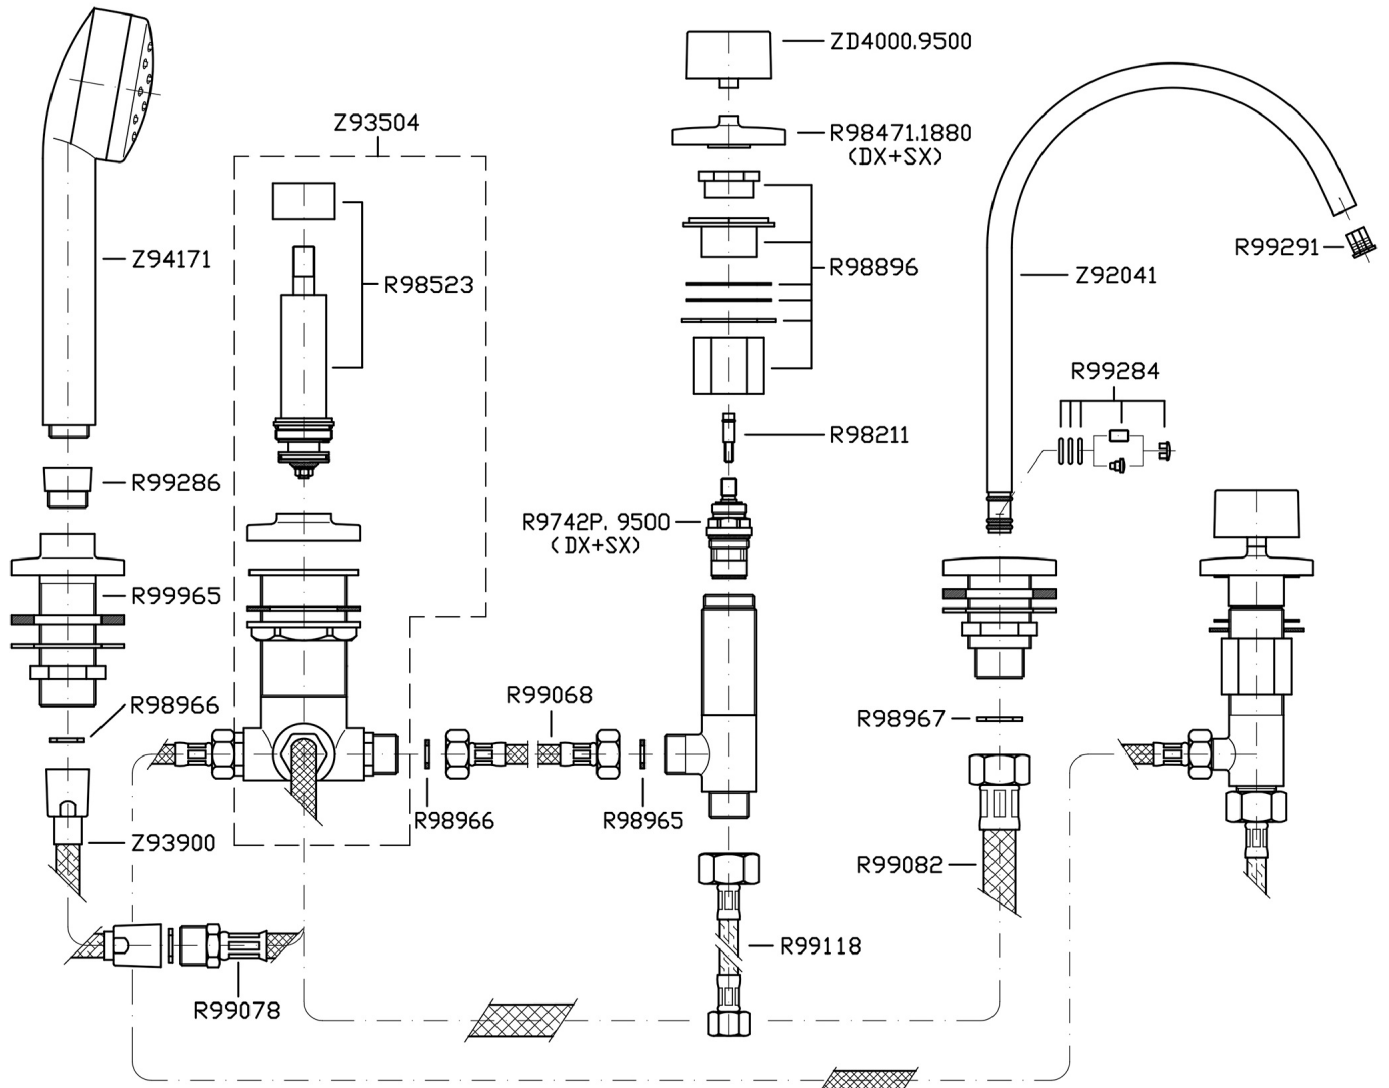

## ISY

ZD4443.1950

5 hole bath-mixer.

5 hole bath-mixer with fixed spout, pull out shower Z94171, 59" flexible hose.  
Spout projection 7 1/4".  
Water flow restricted to 2,4 GPM.

## ISY

ZD4443.1950 Disegno Complessivo / Overall Drawing

## ISY

ZD4443.1950 Esplosi / Exploded

Marchio / Brand ZUCCHETTI

Classe / Class

ISY

## ISY

ZD4443.1950 Pesì e Misure / Weights and Sizes

Peso ( Kg ) Weight ( lb )	5,94 ( Kg )	13,095324 ( lb )
Volume ( dc3 ) - ( in3 )	13,34 ( dc3 )	0,000814 ( in3 )
h ( mm ) - ( in )	90 ( mm )	3,543309 ( in )
L1 ( mm ) - ( in )	285 ( mm )	11,2204785 ( in )
L2 ( mm ) - ( in )	520 ( mm )	20,472452 ( in )