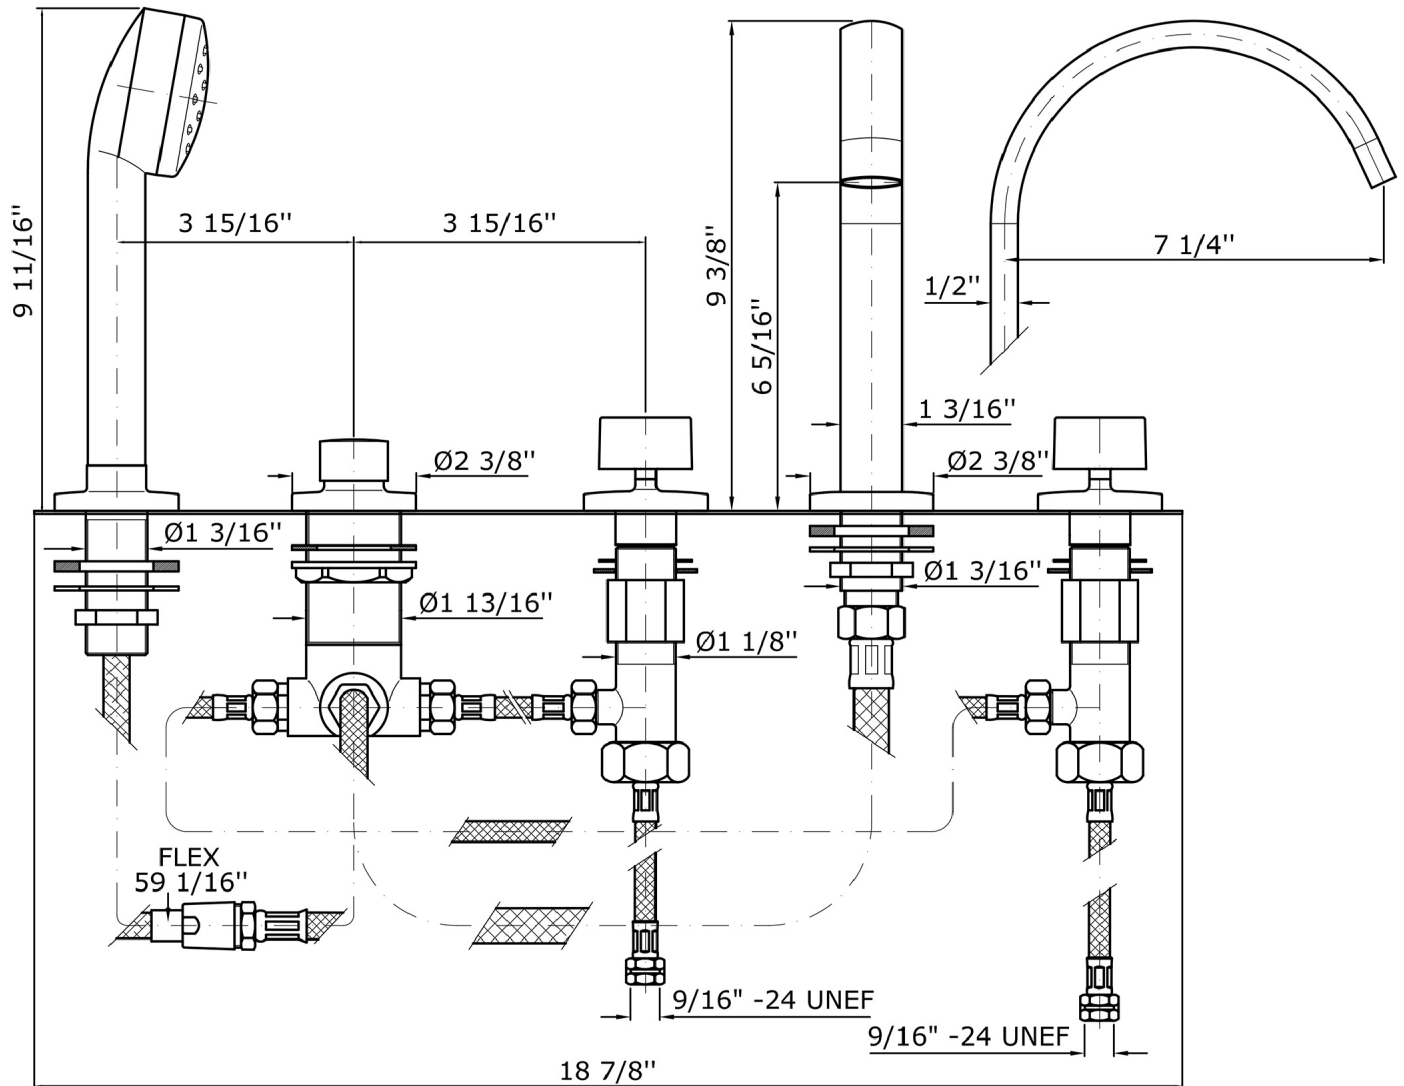

## ISY

ZD4443.1950

5 hole bath-mixer.

5 hole bath-mixer with fixed spout, pull out shower Z94171, 59" flexible hose.  
Spout projection 7 1/4".  
Water flow restricted to 2,4 GPM.

## ISY

ZD4443.1950 Esplosi / Exploded

Marchio / Brand ZUCCHETTI

Classe / Class

ISY

## ISY

ZD4443.1950 Pesì e Misure / Weights and Sizes

Peso ( Kg ) Weight ( lb )	5,94 ( Kg )	13,095324 ( lb )
Volume ( dc3 ) - ( in3 )	13,34 ( dc3 )	0,000814 ( in3 )
h ( mm ) - ( in )	90 ( mm )	3,543309 ( in )
L1 ( mm ) - ( in )	285 ( mm )	11,2204785 ( in )
L2 ( mm ) - ( in )	520 ( mm )	20,472452 ( in )