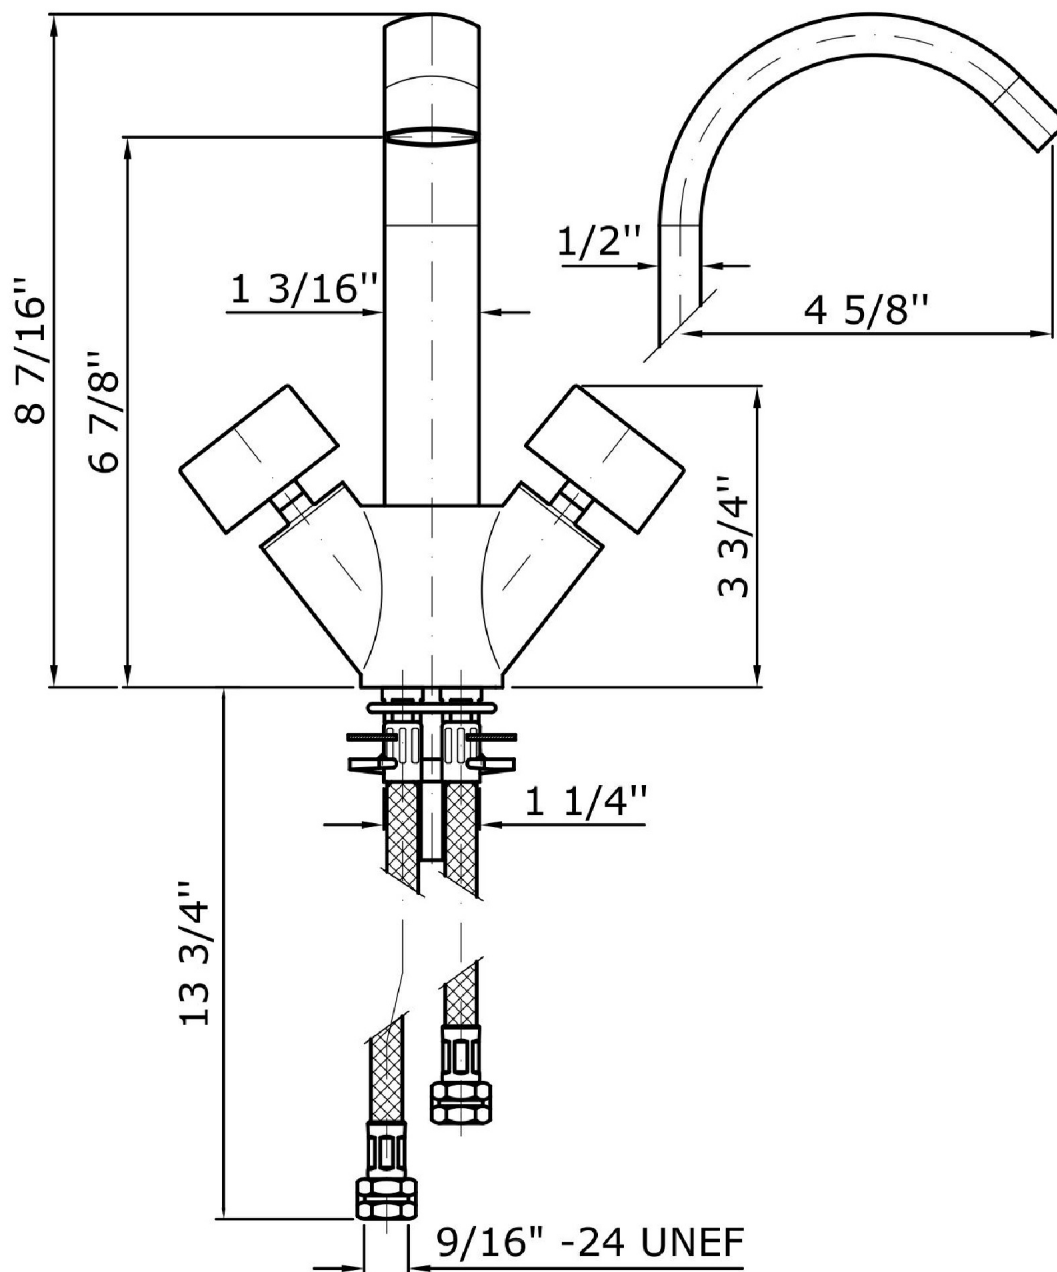

Brand ZUCCHETTI

Class

ISY

ISY

ZD4322.1880 Overall Drawing