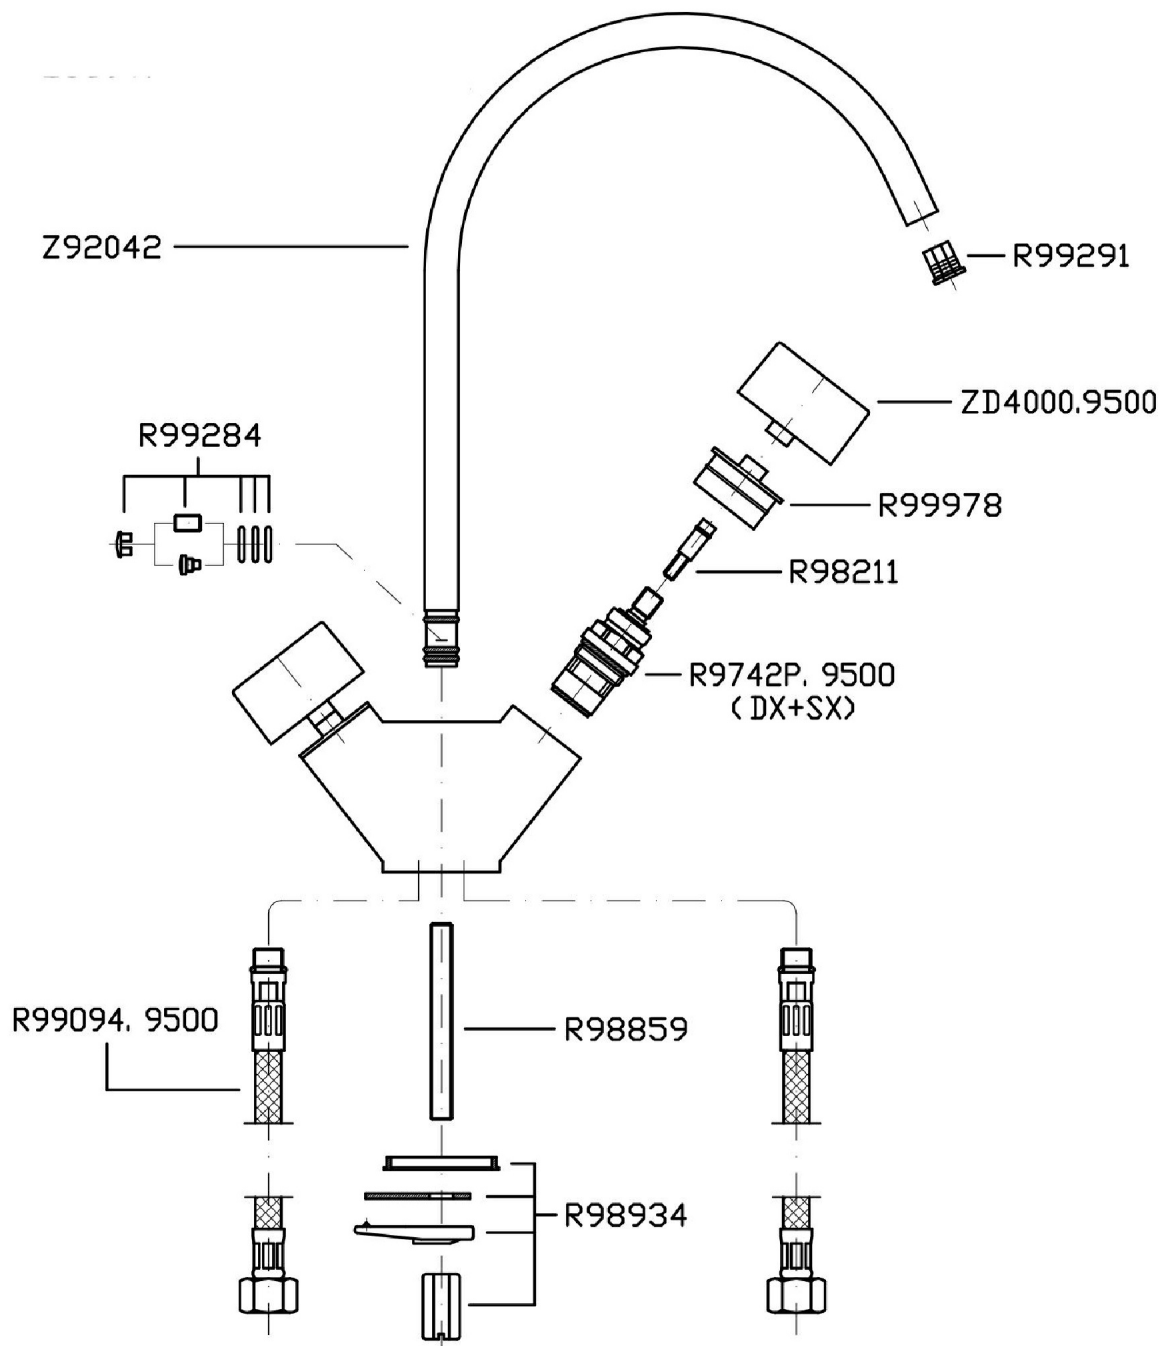

Brand ZUCCHETTI

Class

ISY

ISY

ZD4322.1880

Single hole bidet mixer, fixed spout with antispash, flexible tails.

Single hole bidet mixer, fixed spout with antispash, flexible tails.

Finishes

ISY

ISY

ZD4322.1880 Exploded

Brand ZUCCHETTI

Class

ISY

ISY

ZD4322.1880 Weights and Sizes

Weight (lb)	2,2 (Kg)	4,85012 (lb)
Volume (dc3) - (in3)	7,43 (dc3)	0,000453 (in3)
h (mm) - (in)	90 (mm)	3,543309 (in)
L1 (mm) - (in)	250 (mm)	9,842525 (in)
L2 (mm) - (in)	330 (mm)	12,992133 (in)