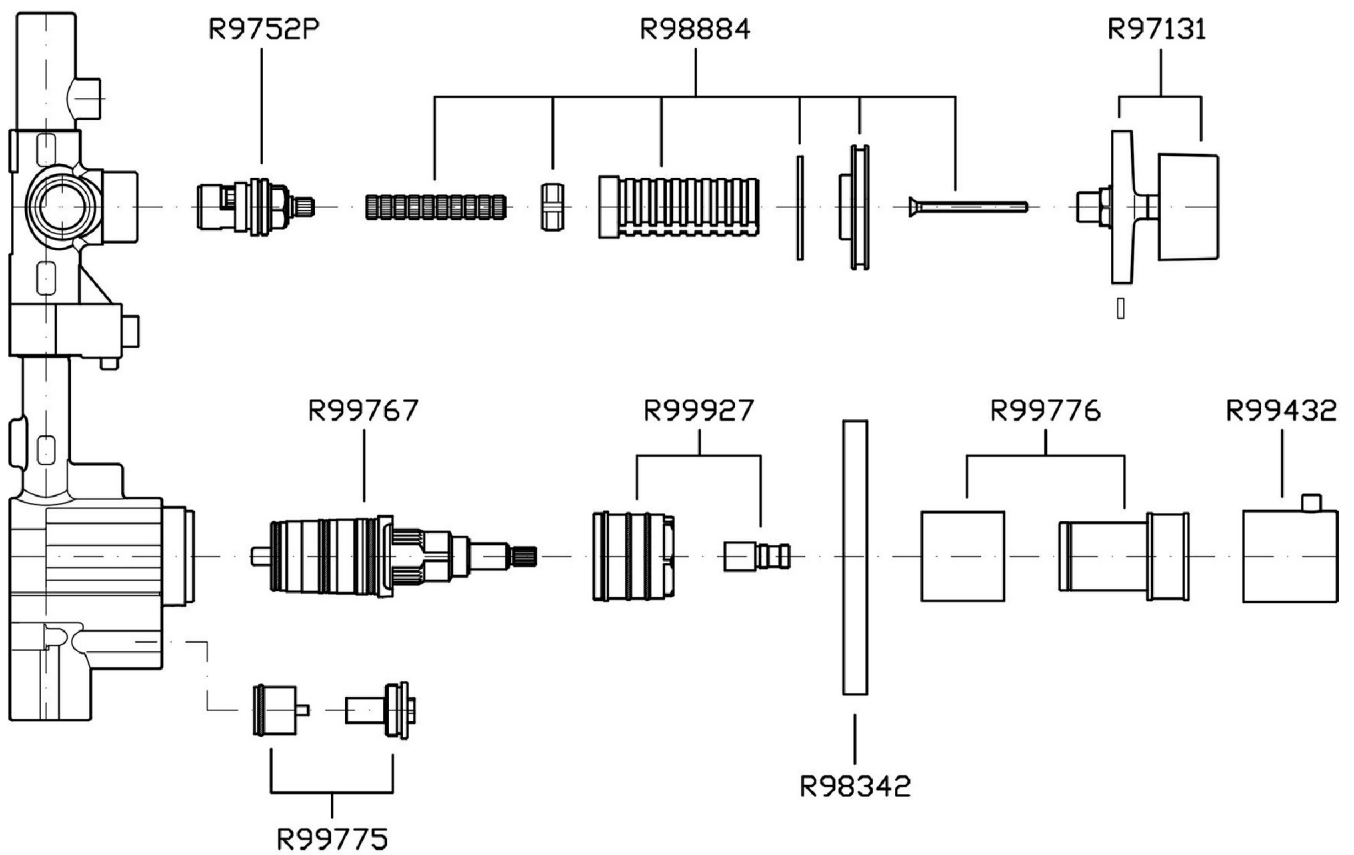

Brand ZUCCHETTI

Class

ISY

ISY

ZD4098.1900

Built-in thermostatic shower mixer with 3 volume controls.

3/4" built-in thermostatic shower mixer with 3 volume controls.
7,6 GPM @ 43,5 PSI

R99632.1900

Rough-in

Finishes

Chrome

Brand ZUCCHETTI

Class

ISY

ISY

ZD4098.1900 Overall Drawing

Brand ZUCCHETTI

Class

ISY

ISY

ZD4098.1900 Exploded

Brand ZUCCHETTI

Class

ISY

ISY

ZD4098.1900 Certifications

USA

IAPMO

ISY

ZD4098.1900 Weights and Sizes

Weight (lb)	1,76 (Kg)	3,880096 (lb)
Volume (dc3) - (in3)	11,01 (dc3)	0,000672 (in3)
h (mm) - (in)	90 (mm)	3,543309 (in)
L1 (mm) - (in)	335 (mm)	13,1889835 (in)
L2 (mm) - (in)	365 (mm)	14,3700865 (in)