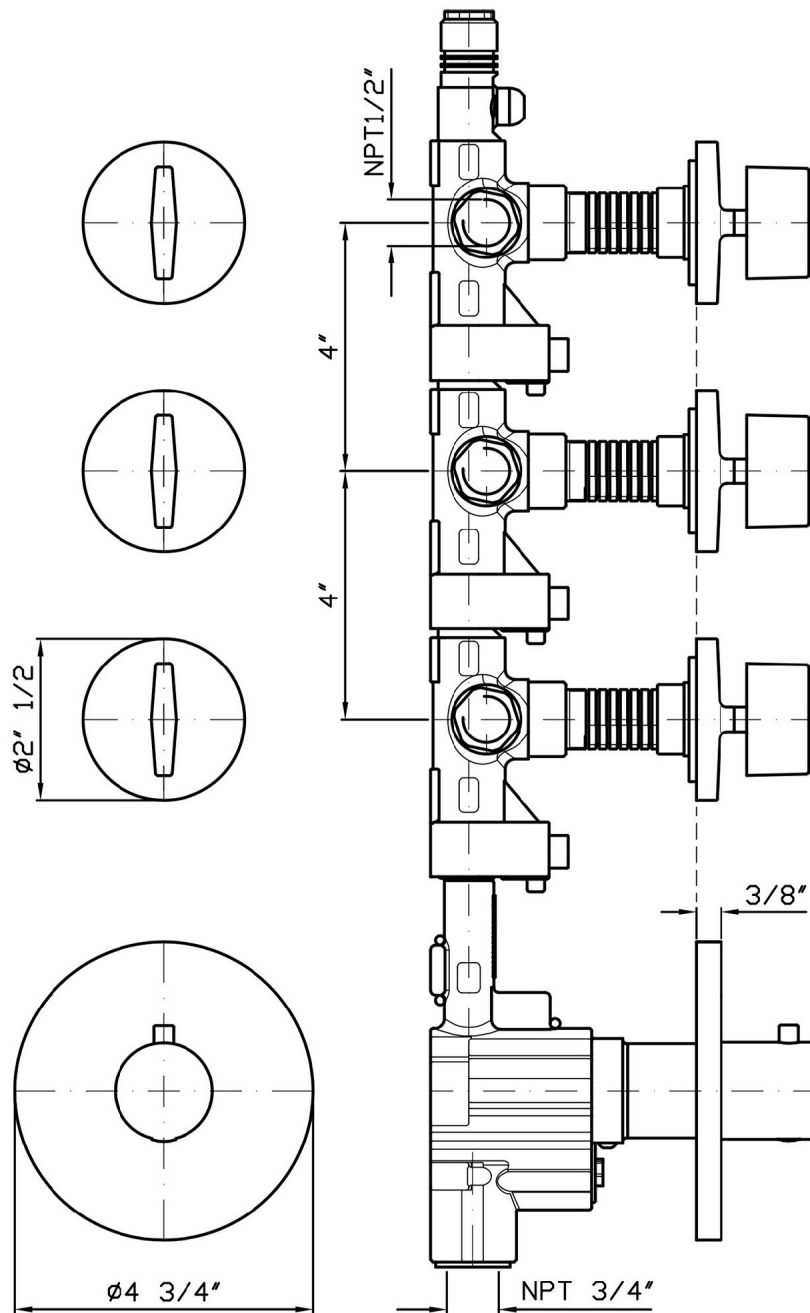

Brand ZUCCHETTI

Class

ISY

ISY

ZD4098.1900 Overall Drawing