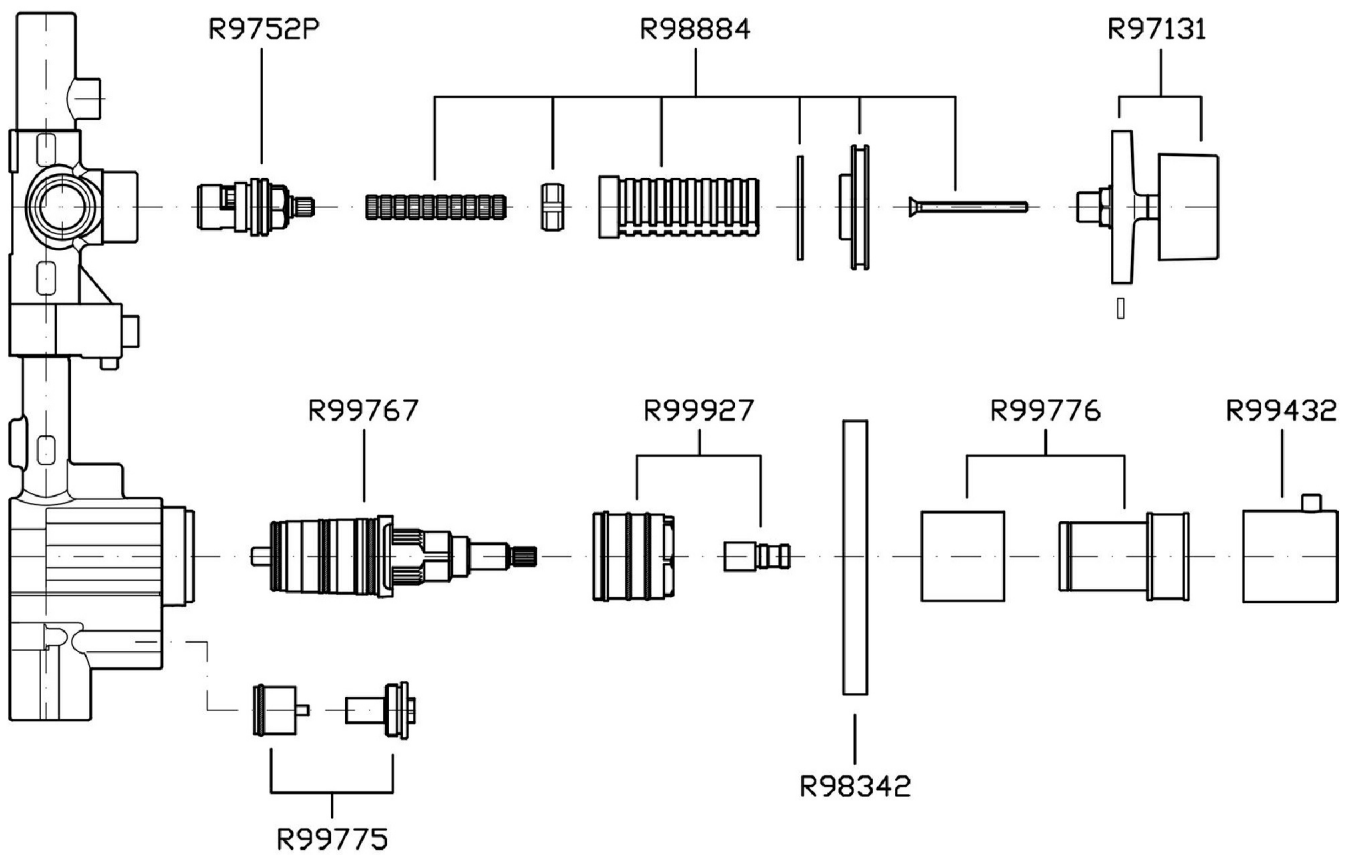

Brand ZUCCHETTI

Class

ISY

ISY

ZD4091.1900

Built-in thermostatic shower mixer with 2 volume controls.

3/4" built-in thermostatic shower mixer with 2 volume controls.
7,74 GPM @ 43,5 PSI

R99631.1900

Rough-in

Finishes

Chrome

Brand ZUCCHETTI

Class

ISY

ISY

ZD4091.1900 Overall Drawing

Brand ZUCCHETTI

Class

ISY

ISY

ZD4091.1900 Exploded

Brand ZUCCHETTI

Class

ISY

ISY

ZD4091.1900 Certifications

USA

IAPMO

ISY

ZD4091.1900 Weights and Sizes

| | | |
|--------------------------|---------------|-------------------|
| Weight (lb) | 1,4 (Kg) | 3,08644 (lb) |
| Volume (dc3) - (in3) | 11,01 (dc3) | 0,000672 (in3) |
| h (mm) - (in) | 90 (mm) | 3,543309 (in) |
| L1 (mm) - (in) | 335 (mm) | 13,1889835 (in) |
| L2 (mm) - (in) | 365 (mm) | 14,3700865 (in) |