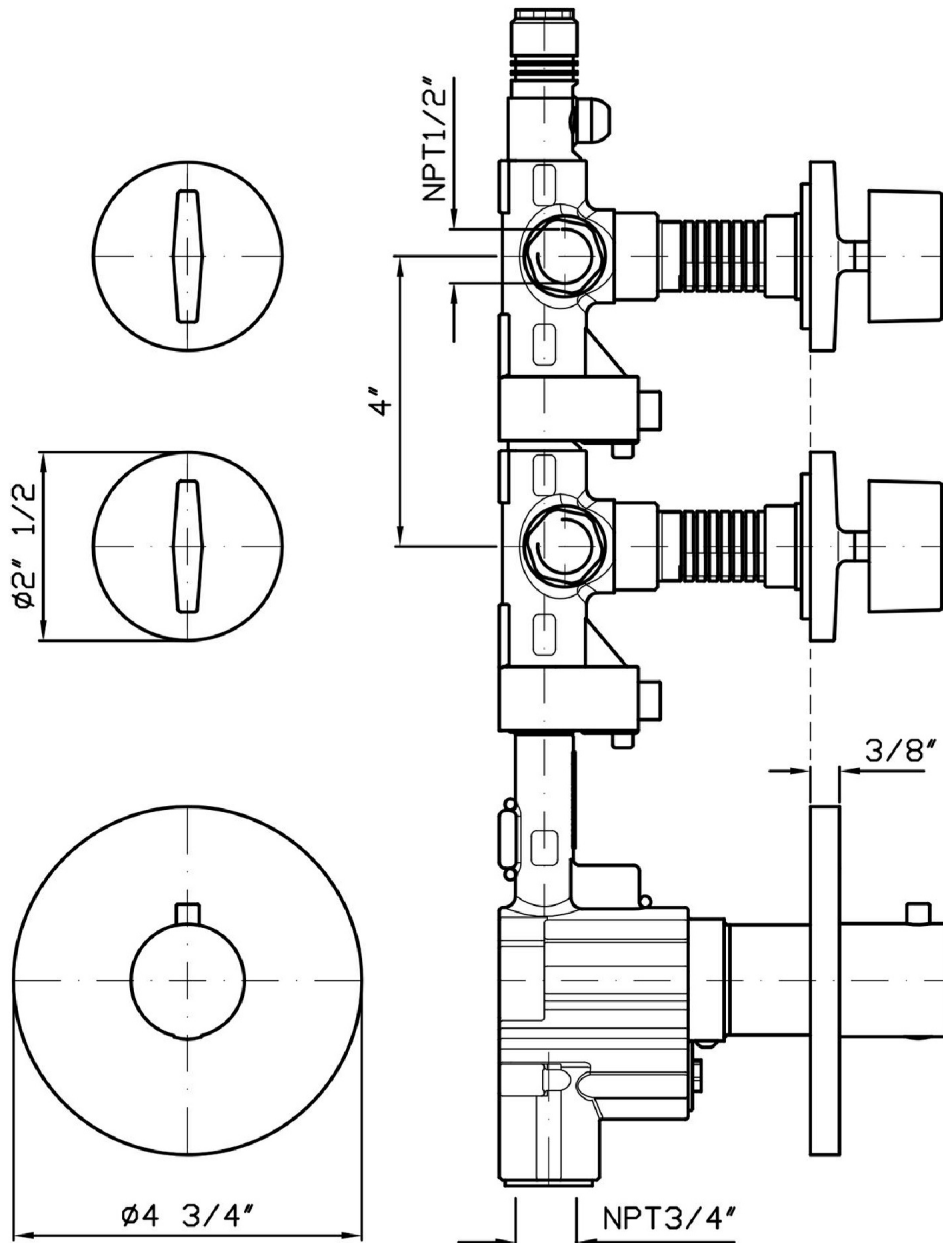

Brand ZUCCHETTI

Class

ISY

ISY

ZD4091.1900 Overall Drawing