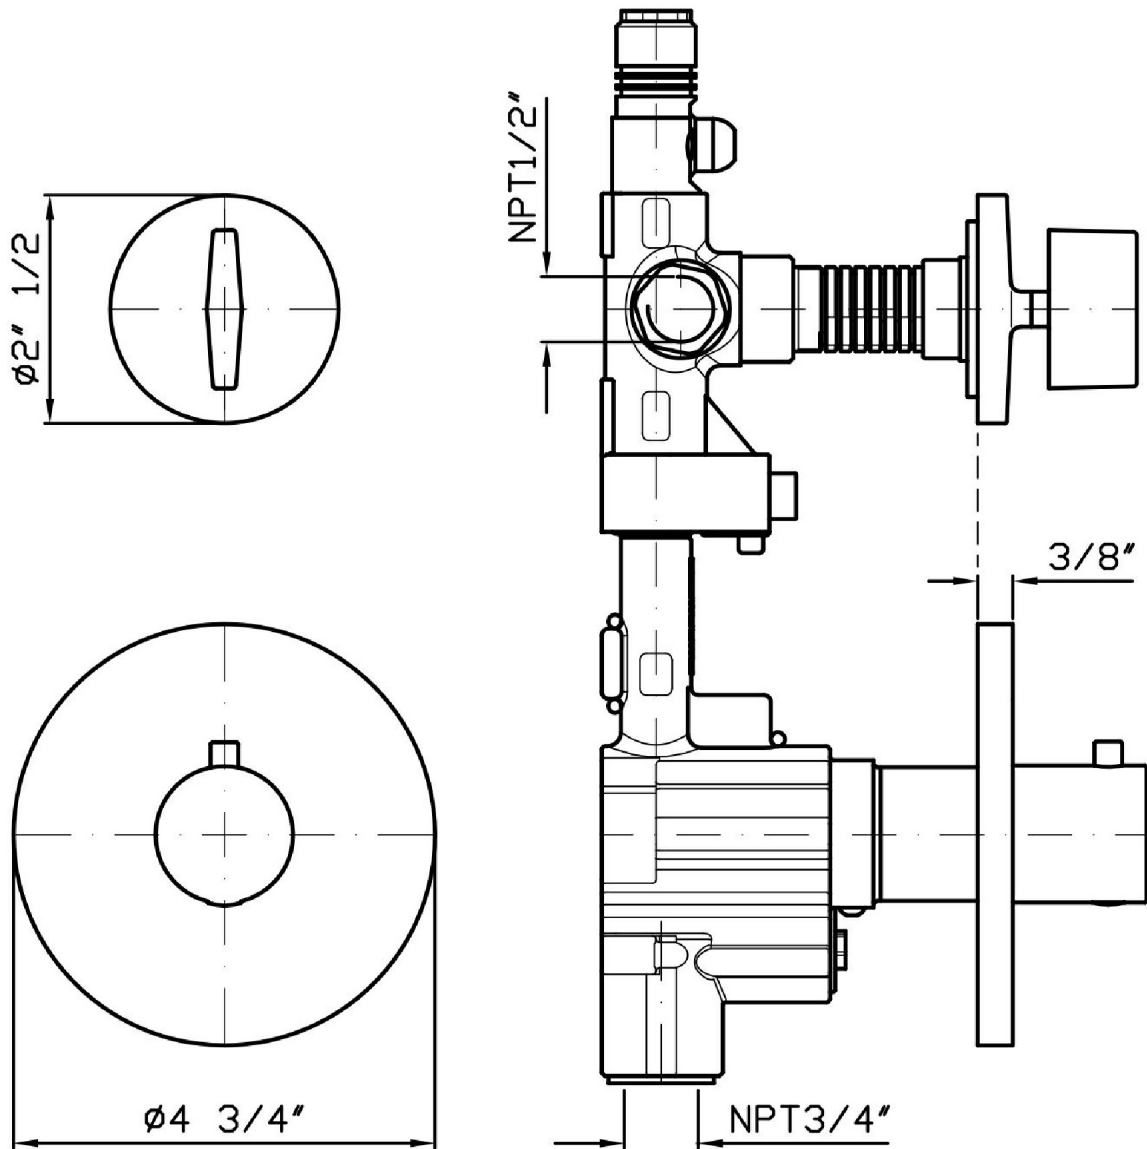

Brand ZUCCHETTI

Class

ISY

ISY

ZD4077.1900

Built-in thermostatic shower mixer with volume control.

3/4" built-in thermostatic shower mixer with volume control.
8 GPM @ 43,5 PSI

R99630.1900

Rough-in

Finishes

Chrome

ISY

ZD4077.1900 Overall Drawing

Brand ZUCCHETTI

Class

ISY

IAPMO

ISY

ZD4077.1900 Weights and Sizes

Weight (lb)	0,94 (Kg)	2,072324 (lb)
Volume (dc3) - (in3)	11,01 (dc3)	0,000672 (in3)
h (mm) - (in)	90 (mm)	3,543309 (in)
L1 (mm) - (in)	335 (mm)	13,1889835 (in)
L2 (mm) - (in)	365 (mm)	14,3700865 (in)