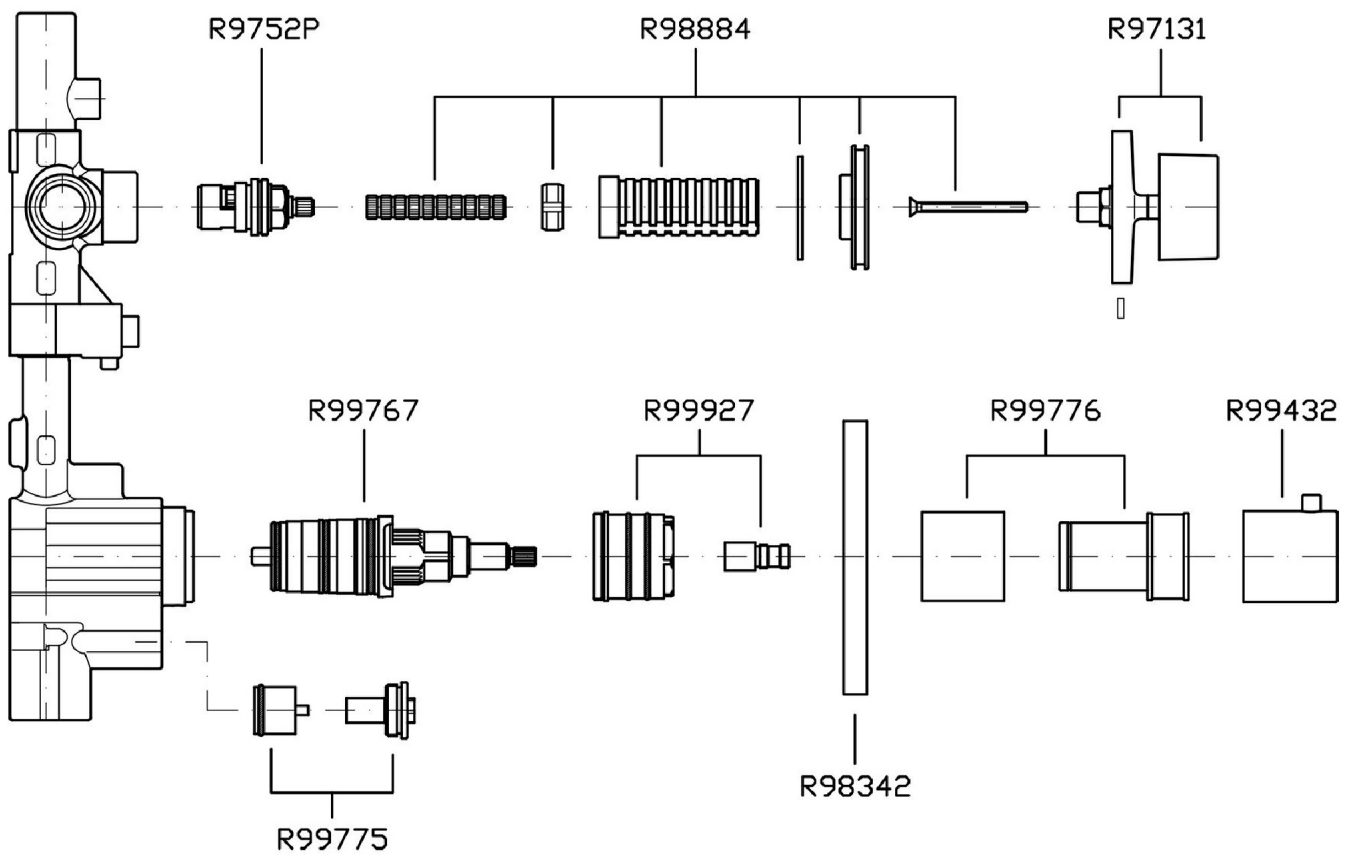

Brand ZUCCHETTI

Class

ISY

ISY

ZD4077.1900 Exploded