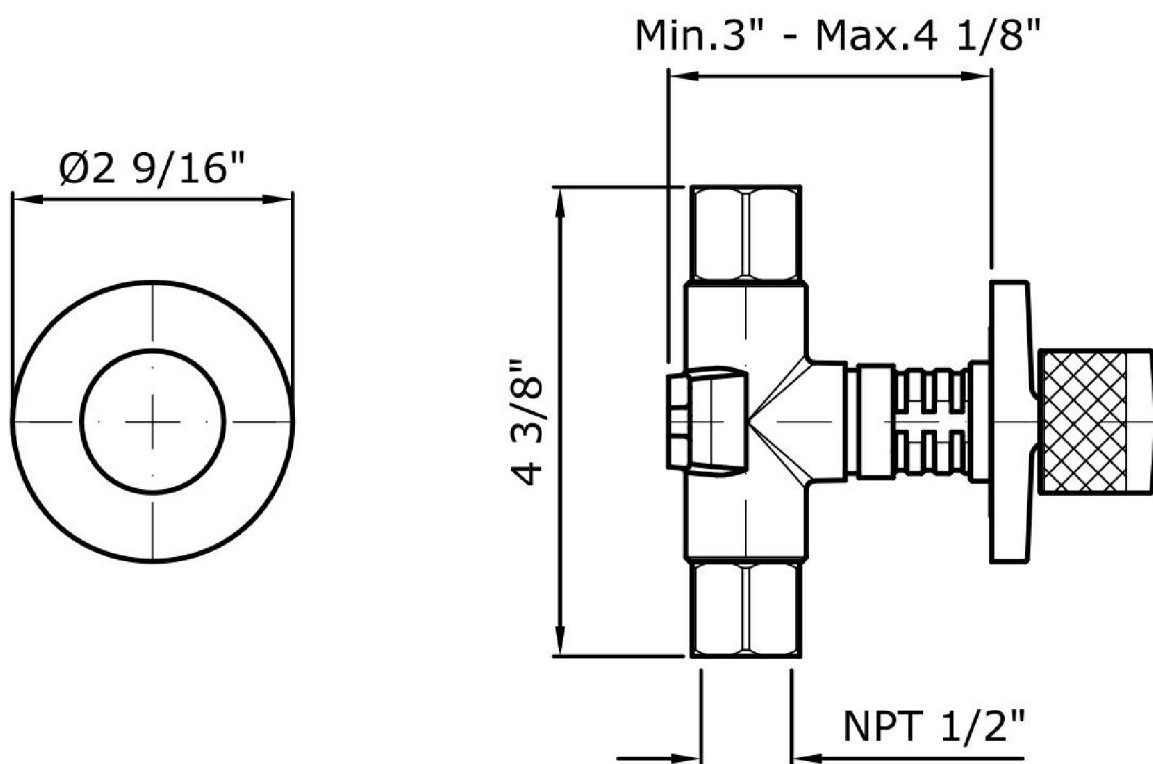

Brand ZUCCHETTI

Class

ISY

ISY

ZD1729

Overall Drawing