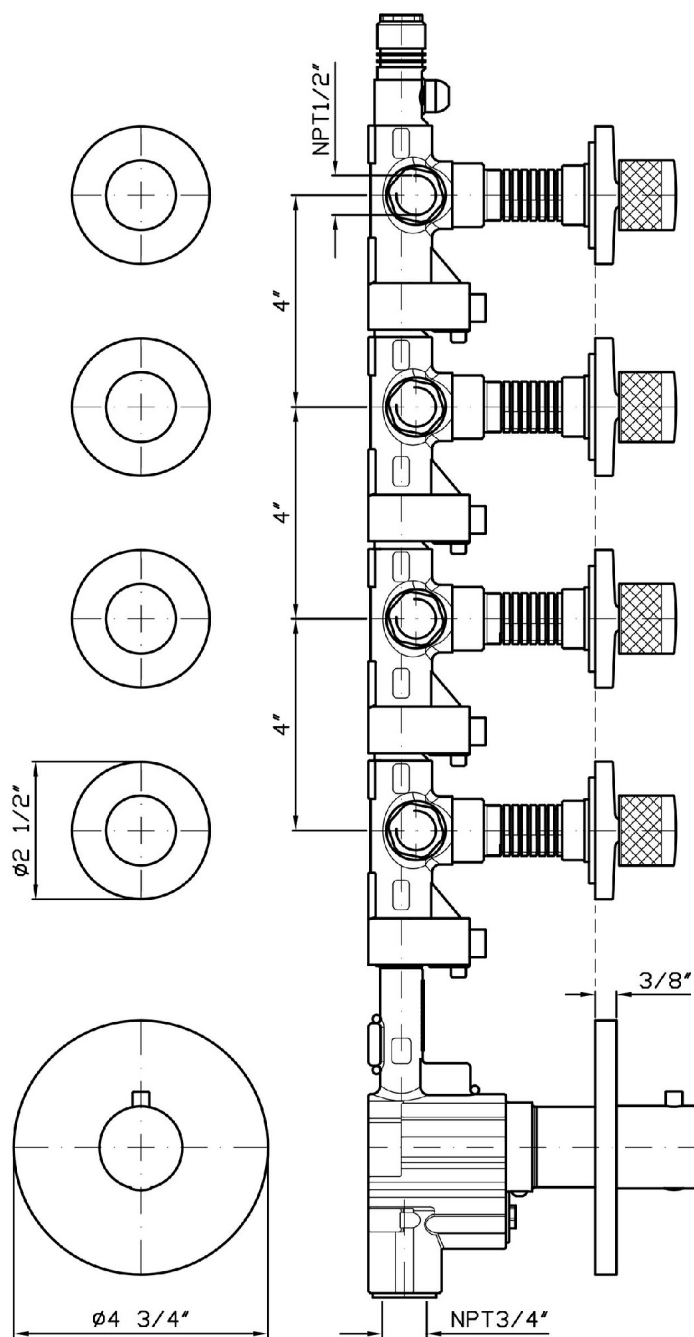

ISY

ZD1097.1900 Overall Drawing

Brand ZUCCHETTI

Class

ISY

ISY

ZD1097.1900 Exploded

Brand ZUCCHETTI

Weight (lb)	3,5 (Kg)	7,7161 (lb)
Volume (dc3) - (in3)	15,98 (dc3)	0,000975 (in3)
h (mm) - (in)	90 (mm)	3,543309 (in)
L1 (mm) - (in)	335 (mm)	13,1889835 (in)
L2 (mm) - (in)	530 (mm)	20,866153 (in)