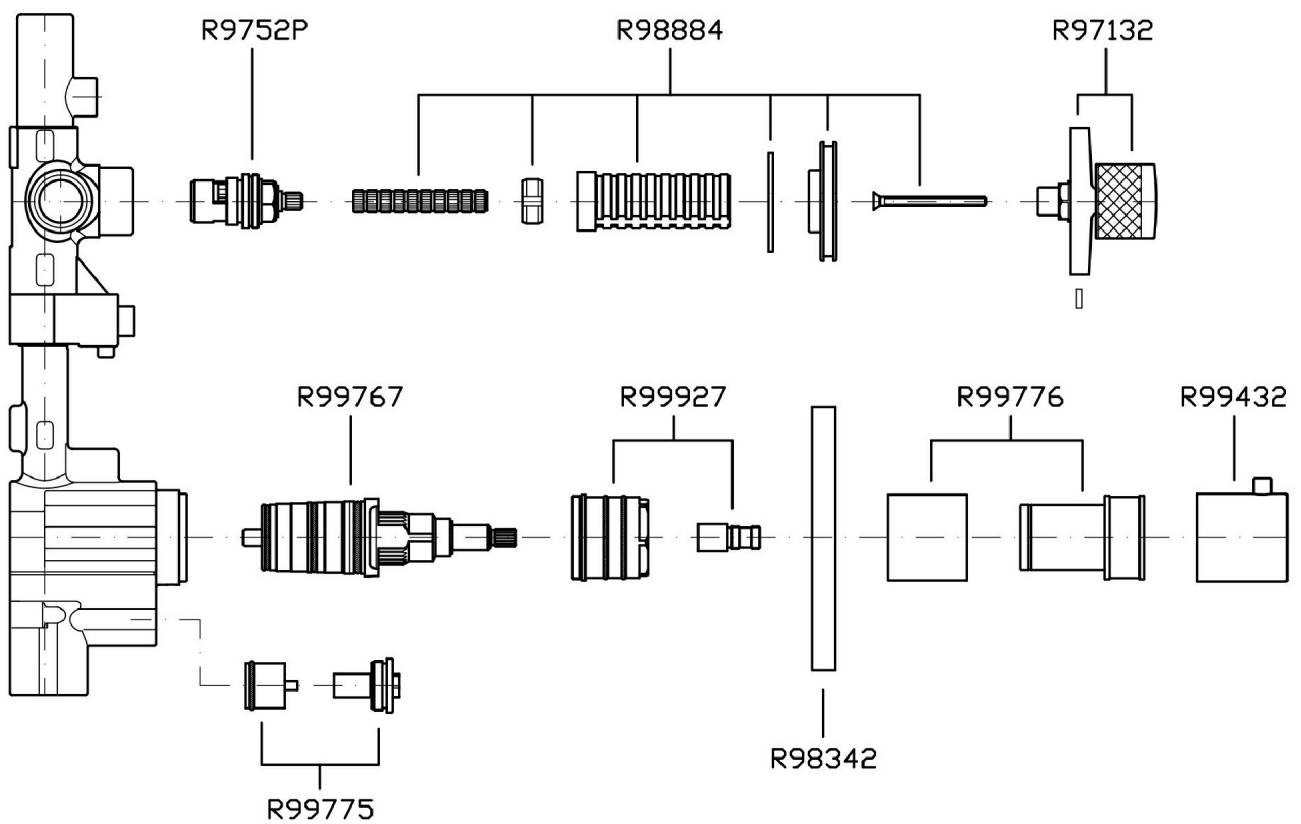

ISY

ZD1097.1900 Overall Drawing

Brand ZUCCHETTI

Class

ISY

ISY

ZD1097.1900 Exploded

Brand ZUCCHETTI

Weight (lb)	3,5 (Kg)	7,7161 (lb)
Volume (dc3) - (in3)	15,98 (dc3)	0,000975 (in3)
h (mm) - (in)	90 (mm)	3,543309 (in)
L1 (mm) - (in)	335 (mm)	13,1889835 (in)
L2 (mm) - (in)	530 (mm)	20,866153 (in)