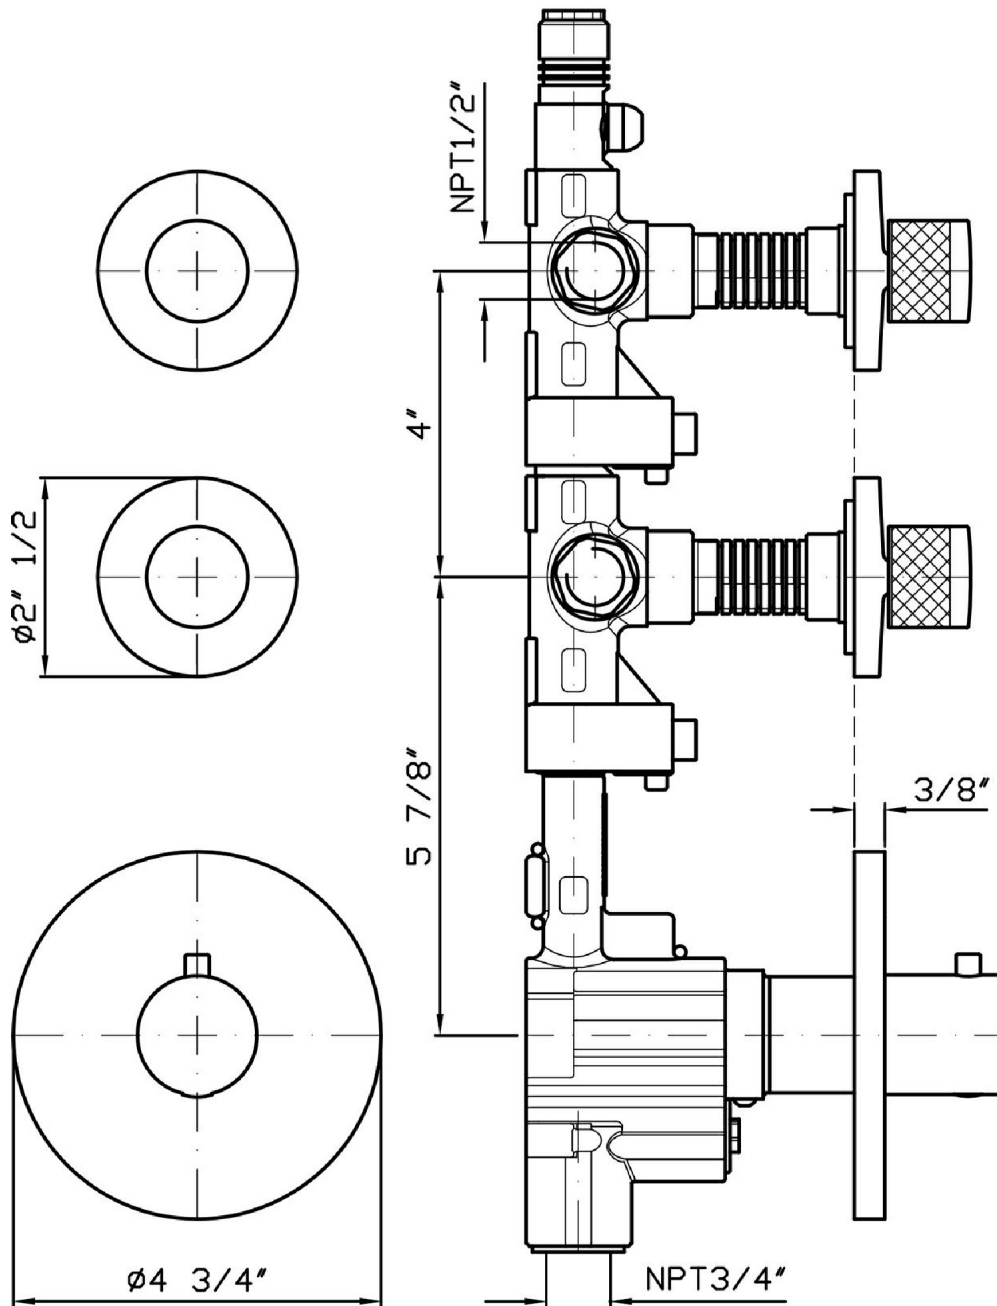

Brand ZUCCHETTI

Class

ISY

ISY

ZD1091.1900 Overall Drawing