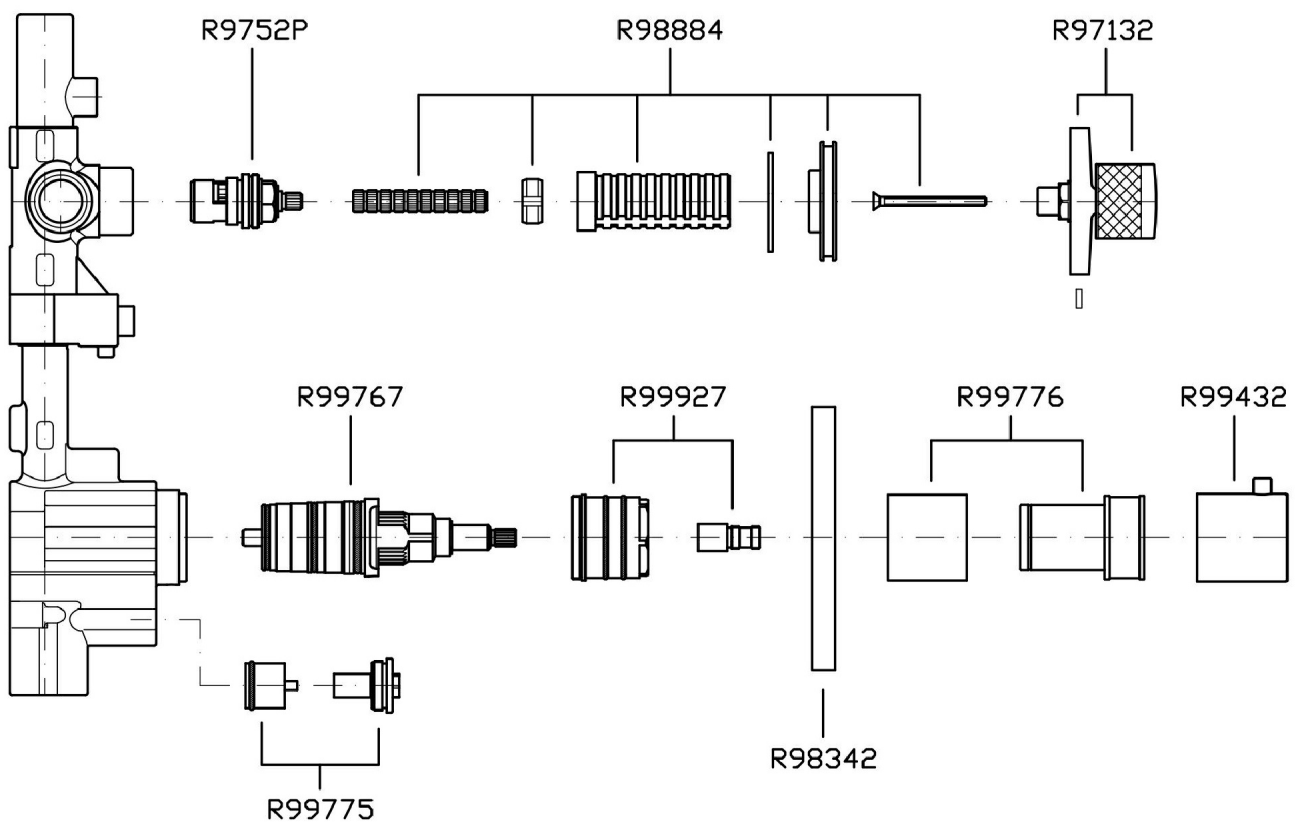

Brand ZUCCHETTI

Class

ISY

ISY

ZD1091.1900 Exploded