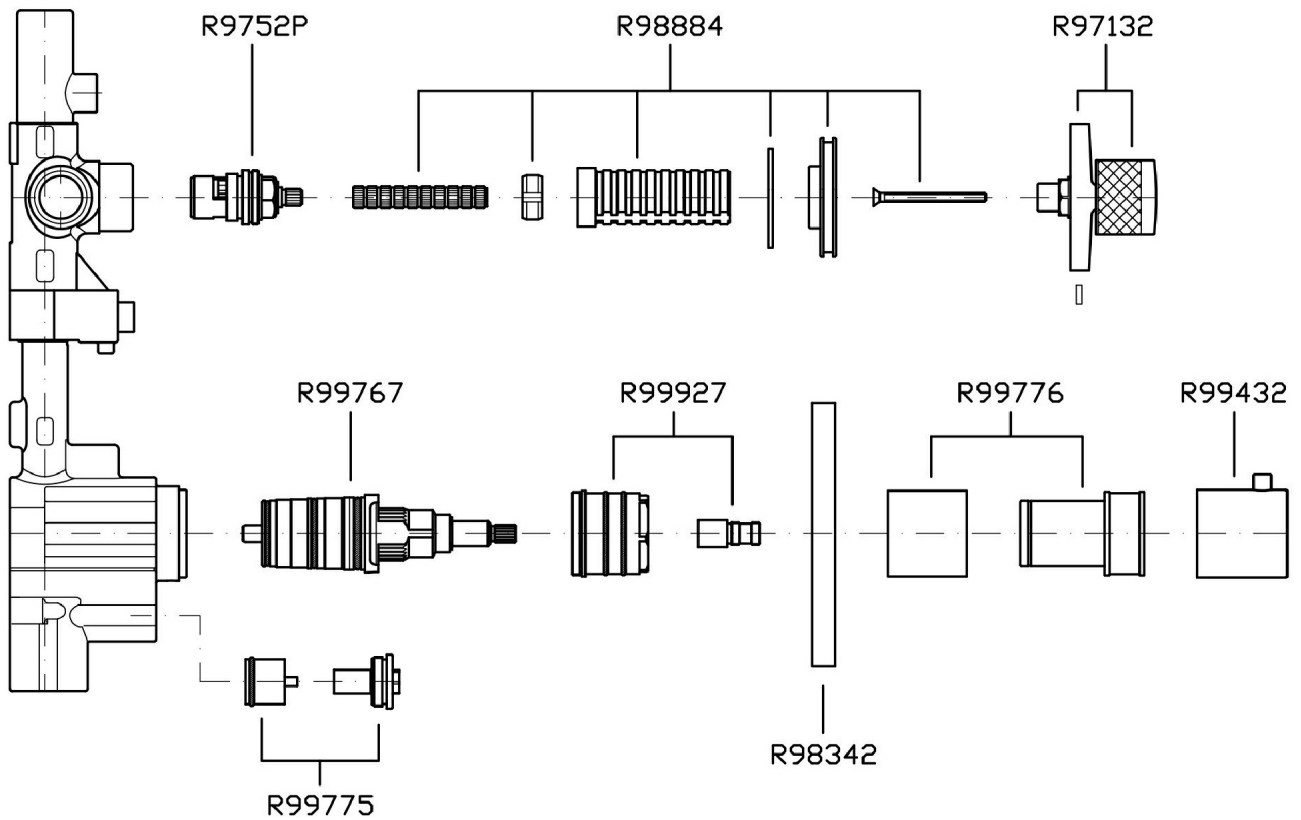

Brand ZUCCHETTI

Class

ISY

ISY

ZD1077.1900 Exploded