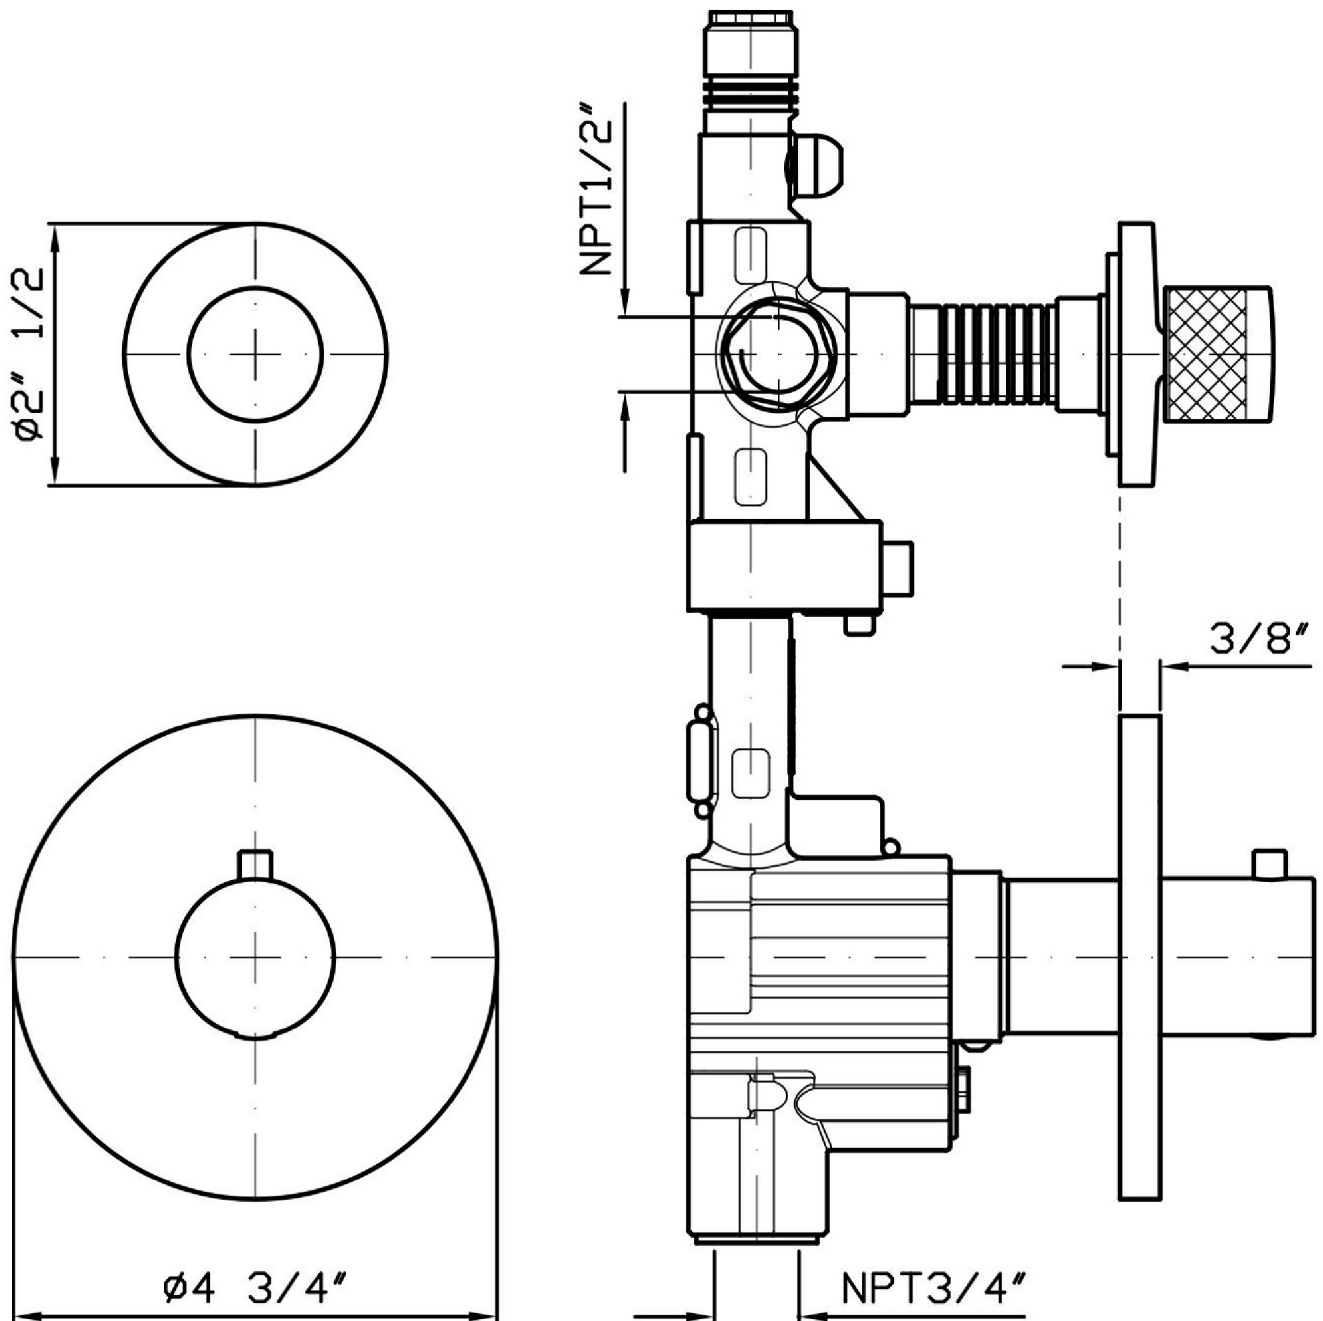

Brand ZUCCHETTI

Class

ISY

ISY

ZD1077.1900 Overall Drawing