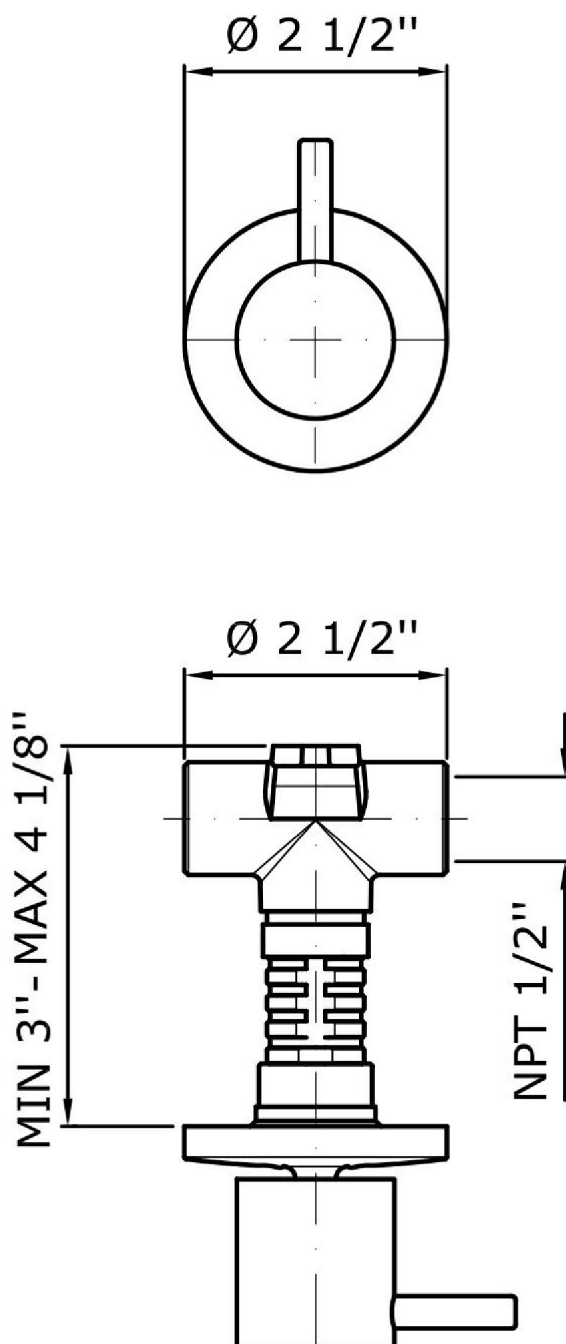

Brand ZUCCHETTI

Class

CLOSER

CLOSER

ZCL729.1900 Wall valve.

½" wall valve.

R99779.1900

Rough-in

ZCL729.1900 Overall Drawing

Brand ZUCCHETTI

Class

CLOSER

CLOSER

ZCL729.1900 Weights and Sizes

Weight (lb)	0,7 (Kg)	1,54322 (lb)
Volume (dc3) - (in3)	0,91 (dc3)	0,000056 (in3)
h (mm) - (in)	66 (mm)	2,5984266 (in)
L1 (mm) - (in)	111 (mm)	4,3700811 (in)
L2 (mm) - (in)	123 (mm)	4,8425223 (in)