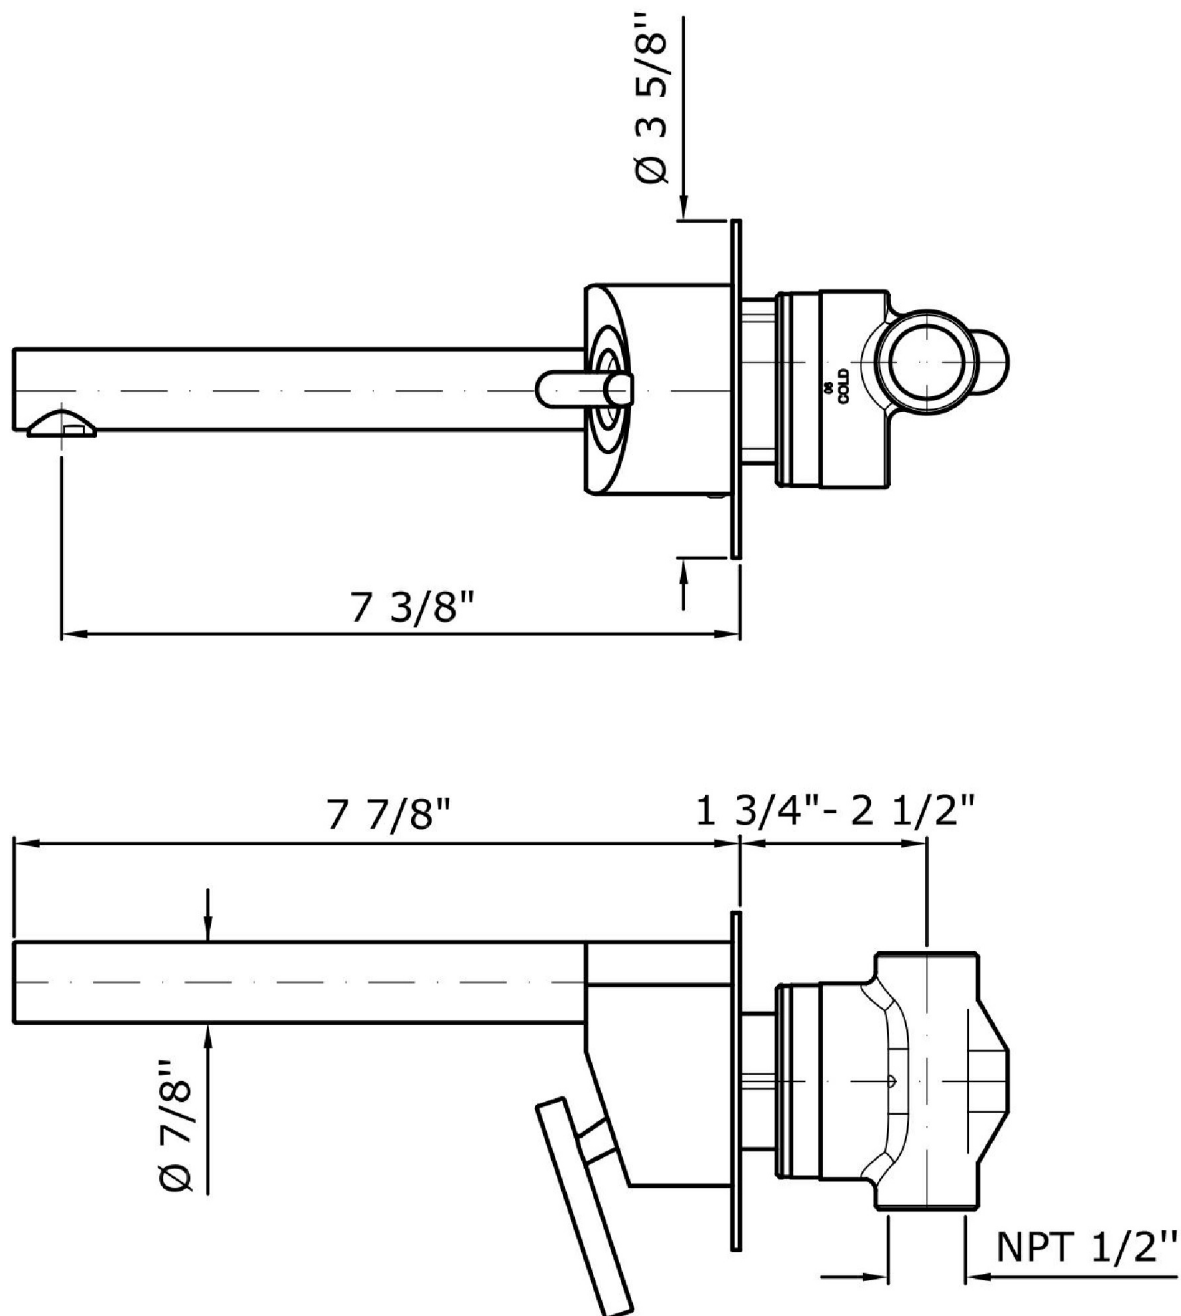

## CLOSER

ZCL670.190E Built-in single lever basin mixer.

Built-in single lever basin mixer with aerator.  
Spout projection 7 3/8".  
Water flow restricted to 1,2 GPM.

R99618.190E

Rough-in

## CLOSER

ZCL670.190E Overall Drawing

Brand ZUCCHETTI

Class

CLOSER

### ZCL670.190E Weights and Sizes

Weight ( lb )	1,8 ( Kg )	3,96828 ( lb )
Volume ( dc3 ) - ( in3 )	7,5 ( dc3 )	0,000458 ( in3 )
h ( mm ) - ( in )	90 ( mm )	3,543309 ( in )
L1 ( mm ) - ( in )	250 ( mm )	9,842525 ( in )
L2 ( mm ) - ( in )	333 ( mm )	13,1102433 ( in )