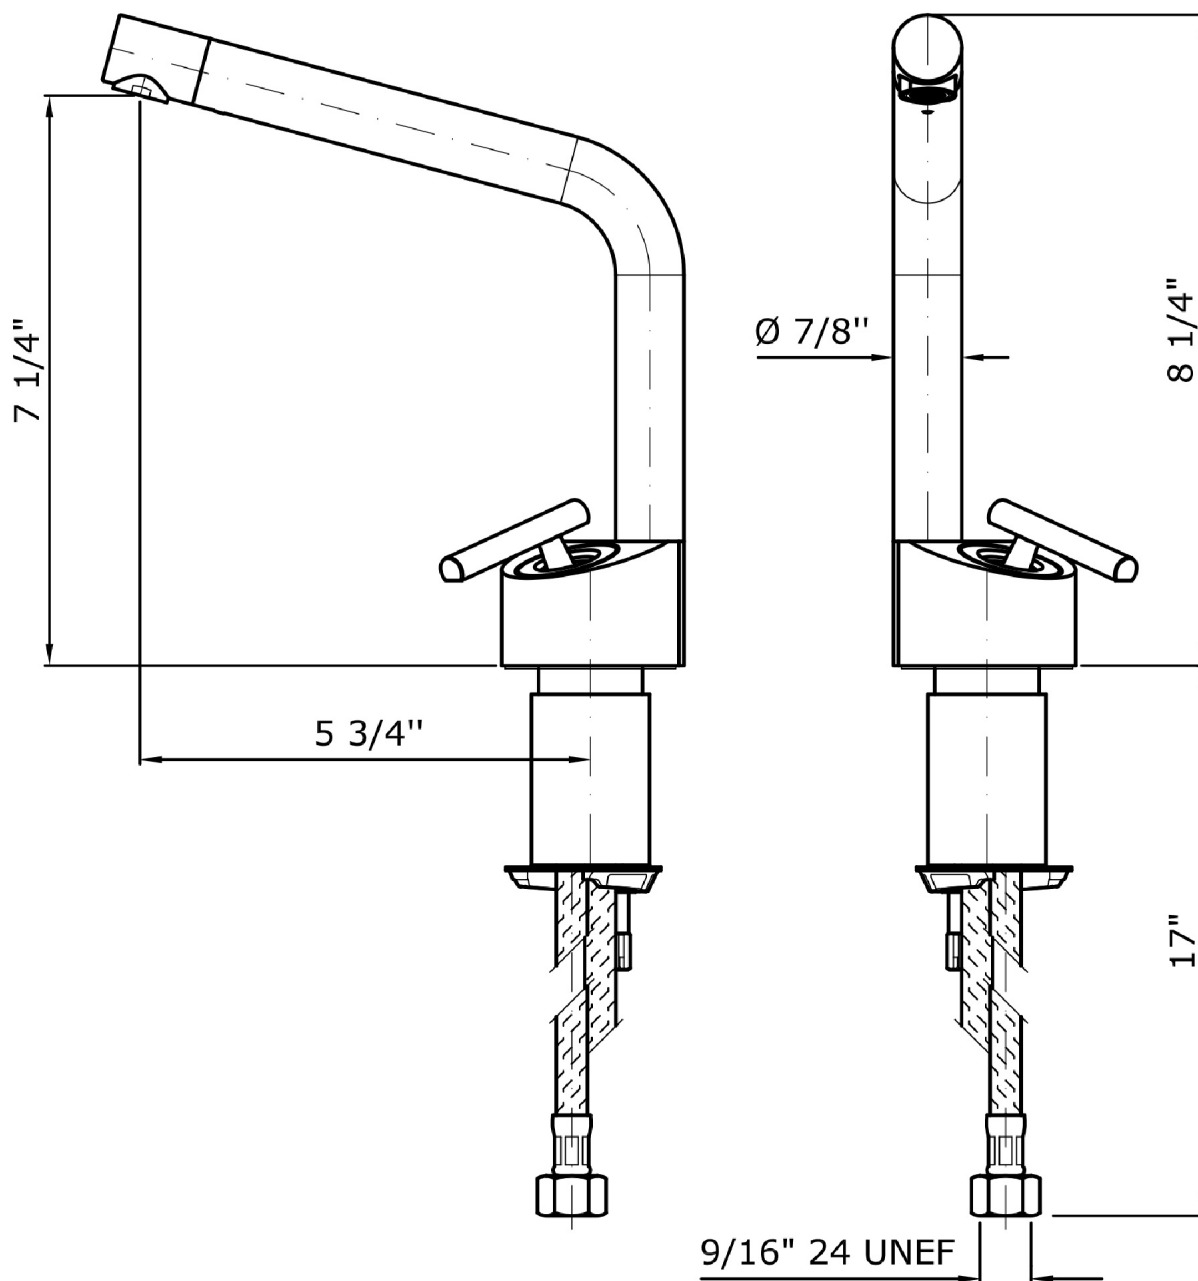

CLOSER

ZCL572.195E

Single lever basin mixer.

Single lever basin mixer, swivel spout with aerator, flexible hoses.
Spout projection 5 3/4".
Water flow restricted to 1,2 GPM.

Finiture / Finishes

Chrome

Soft Touch Black

N7

CLOSER

ZCL572.195E Disegno Complessivo / Overall Drawing

CLOSER

ZCL572.195E Pesì e Misure / Weights and Sizes

Peso (Kg) Weight (lb)	1,95 (Kg)	4,29897 (lb)
Volume (dc3) - (in3)	7,5 (dc3)	0,000458 (in3)
h (mm) - (in)	90 (mm)	3,543309 (in)
L1 (mm) - (in)	250 (mm)	9,842525 (in)
L2 (mm) - (in)	333 (mm)	13,1102433 (in)