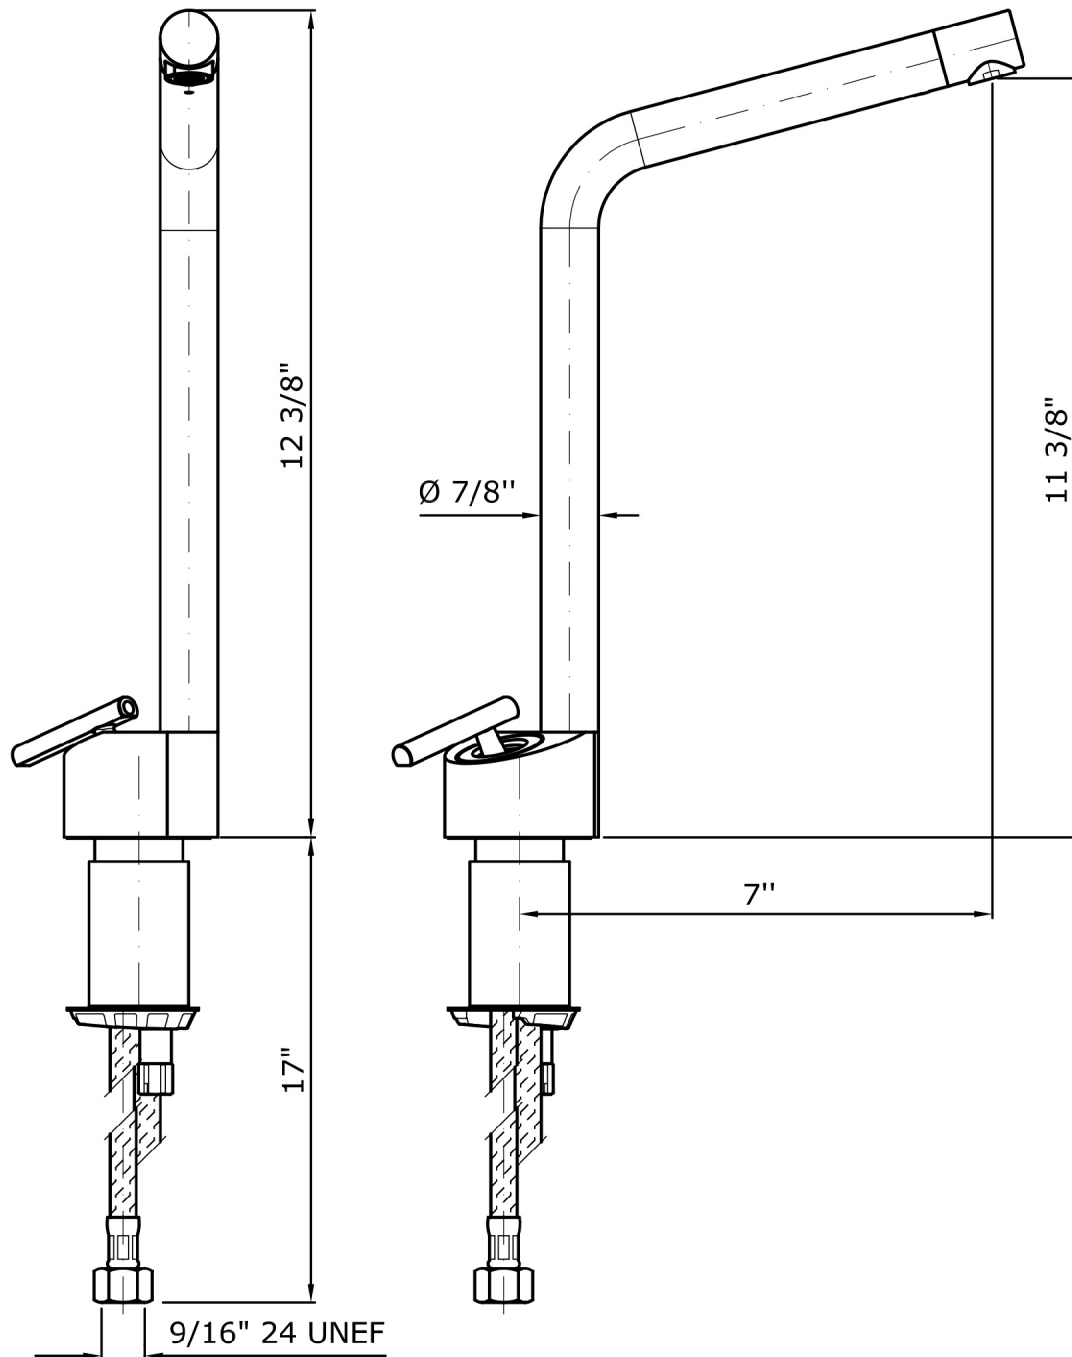

CLOSER

ZCL571.195E

Single lever basin mixer.

Single lever basin mixer, swivel spout with aerator, flexible hoses.
Spout projection 7".
Water flow restricted to 1,2 GPM.

Finiture / Finishes

Chrome

Soft Touch Black

N7

CLOSER

ZCL571.195E Disegno Complessivo / Overall Drawing

CLOSER

ZCL571.195E Pesì e Misure / Weights and Sizes

Peso (Kg) Weight (lb)	1,95 (Kg)	4,29897 (lb)
Volume (dc3) - (in3)	7,5 (dc3)	0,000458 (in3)
h (mm) - (in)	90 (mm)	3,543309 (in)
L1 (mm) - (in)	250 (mm)	9,842525 (in)
L2 (mm) - (in)	333 (mm)	13,1102433 (in)