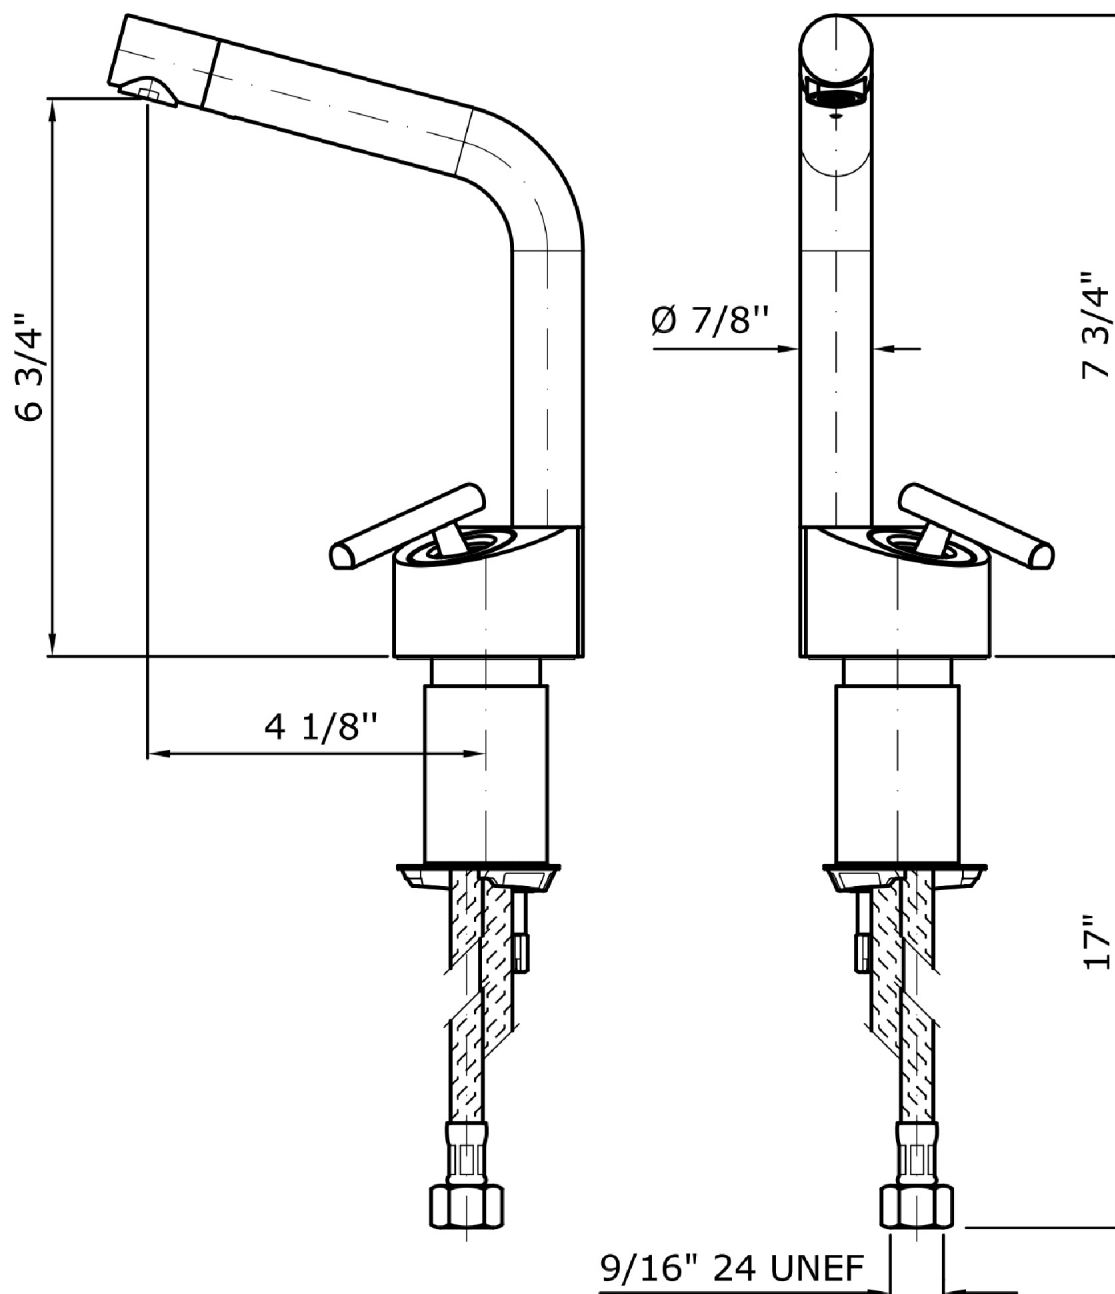

## CLOSER

ZCL570.195E

Single lever basin mixer.

Single lever basin mixer, swivel spout with aerator, flexible hoses.  
Spout projection 4 1/8".  
Water flow restricted to 1,2 GPM.

## CLOSER

ZCL570.195E Disegno Complessivo / Overall Drawing

### ZCL570.195E Pesì e Misure / Weights and Sizes

Peso ( Kg ) Weight ( lb )	1,89 ( Kg )	4,166694 ( lb )
Volume ( dc3 ) - ( in3 )	7,5 ( dc3 )	0,000458 ( in3 )
h ( mm ) - ( in )	90 ( mm )	3,543309 ( in )
L1 ( mm ) - ( in )	250 ( mm )	9,842525 ( in )
L2 ( mm ) - ( in )	333 ( mm )	13,1102433 ( in )