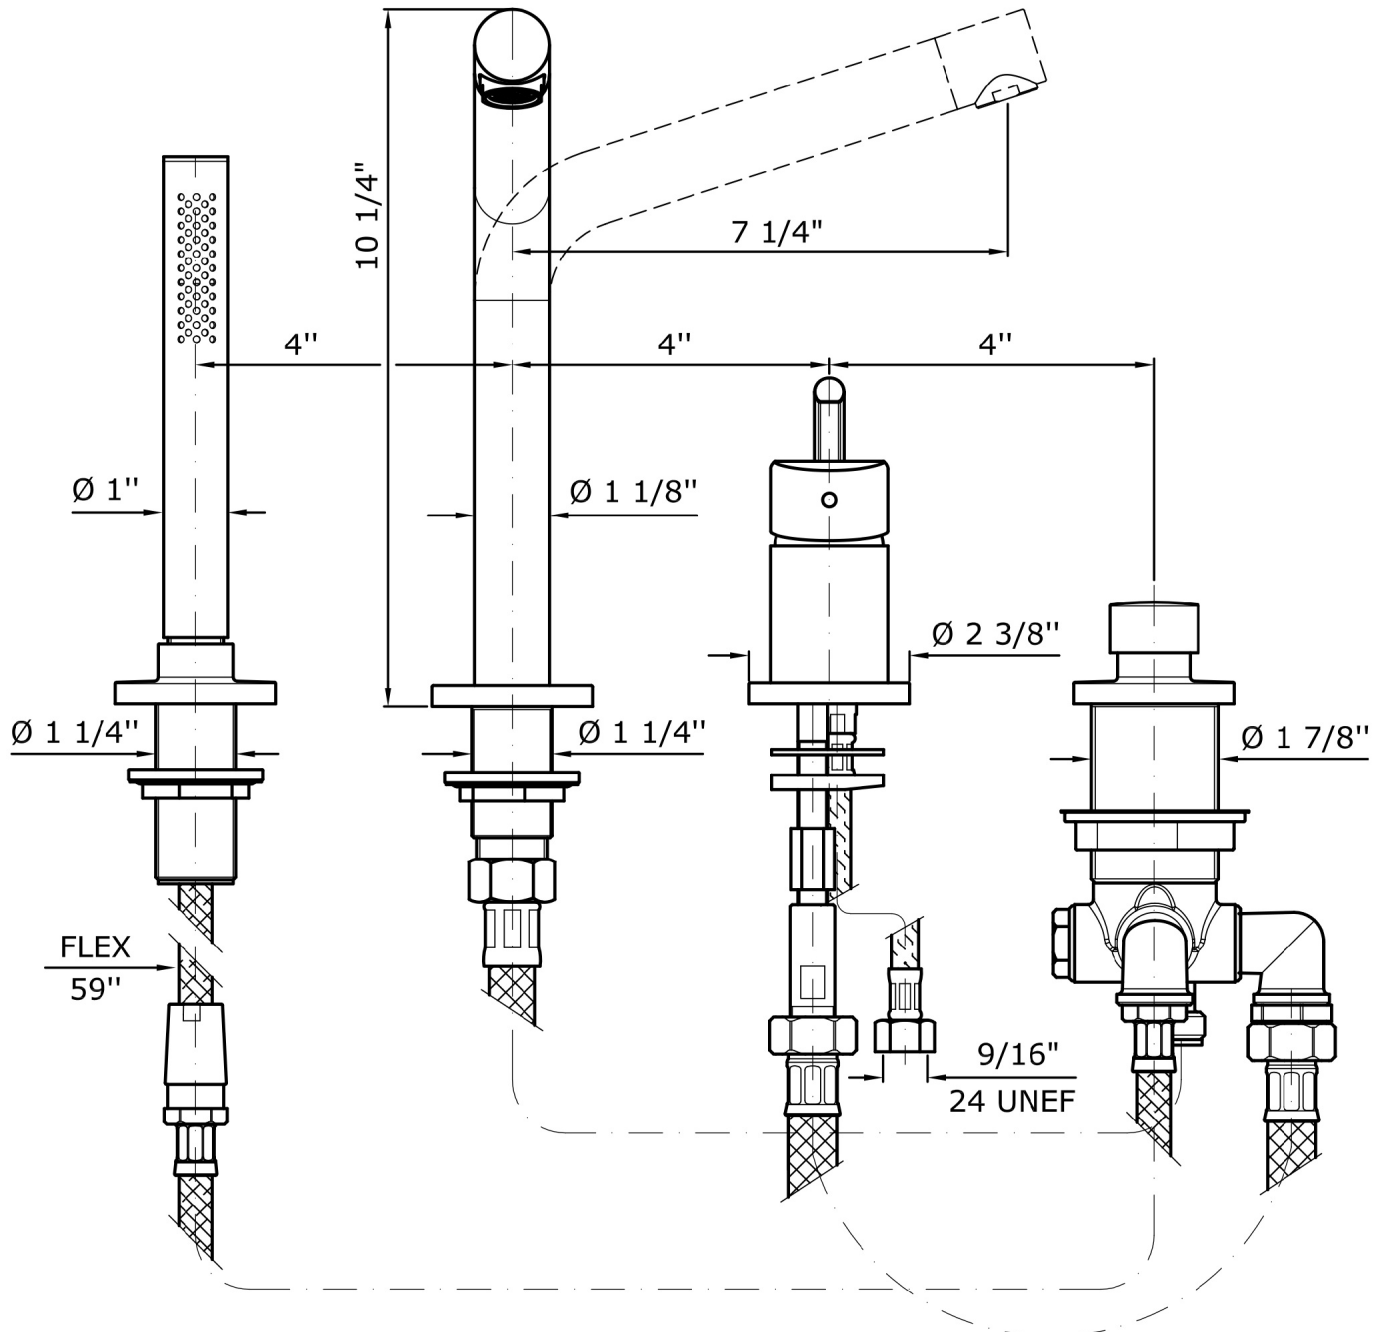

CLOSER

ZCL505.1950

4 hole bath tub single lever mixer.

4 hole bath tub single lever mixer, pull-out brass handshower Z94177, 59" flexible hose.
Spout projection 7 1/4".
Water flow restricted to 2,4 GPM (handshower).

Finiture / Finishes

Chrome

Soft Touch Black

N7

CLOSER

ZCL505.1950 Disegno Complessivo / Overall Drawing

CLOSER

ZCL505.1950 Pesì e Misure / Weights and Sizes

| | | |
|---------------------------|---------------|-------------------|
| Peso (Kg) Weight (lb) | 6,3 (Kg) | 13,88898 (lb) |
| Volume (dc3) - (in3) | 15,98 (dc3) | 0,000975 (in3) |
| h (mm) - (in) | 90 (mm) | 3,543309 (in) |
| L1 (mm) - (in) | 335 (mm) | 13,1889835 (in) |
| L2 (mm) - (in) | 530 (mm) | 20,866153 (in) |