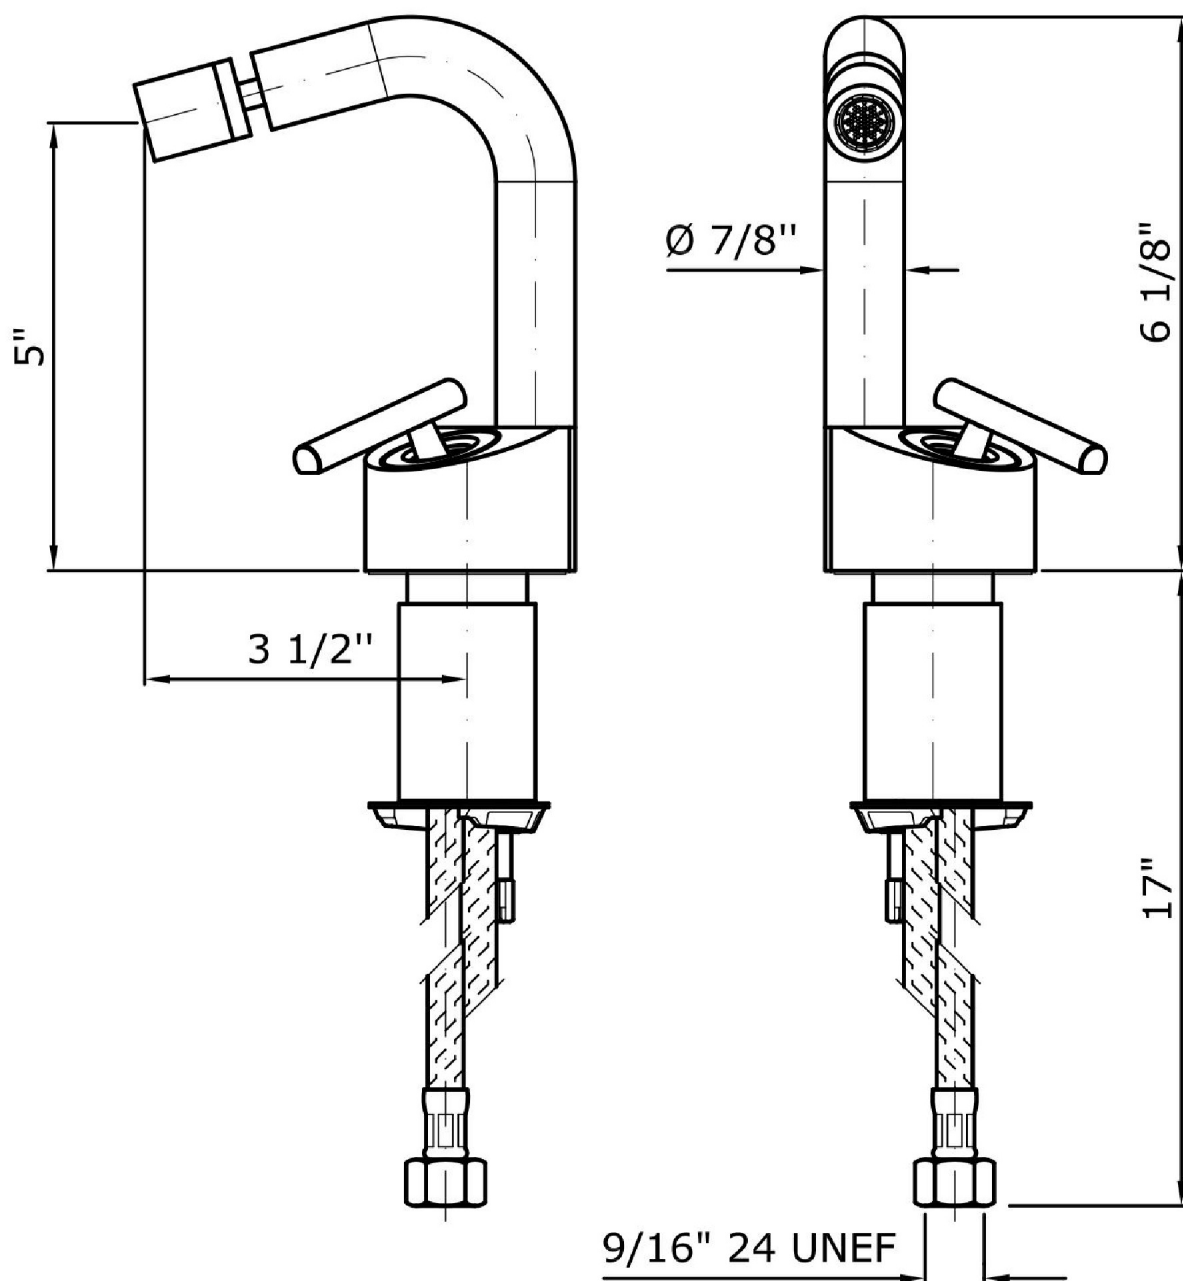

Brand ZUCCHETTI

Class

CLOSER

CLOSER

ZCL306.1880 Weights and Sizes

Weight (lb)	1,81 (Kg)	3,990326 (lb)
Volume (dc3) - (in3)	7,5 (dc3)	0,000458 (in3)
h (mm) - (in)	90 (mm)	3,543309 (in)
L1 (mm) - (in)	250 (mm)	9,842525 (in)
L2 (mm) - (in)	333 (mm)	13,1102433 (in)