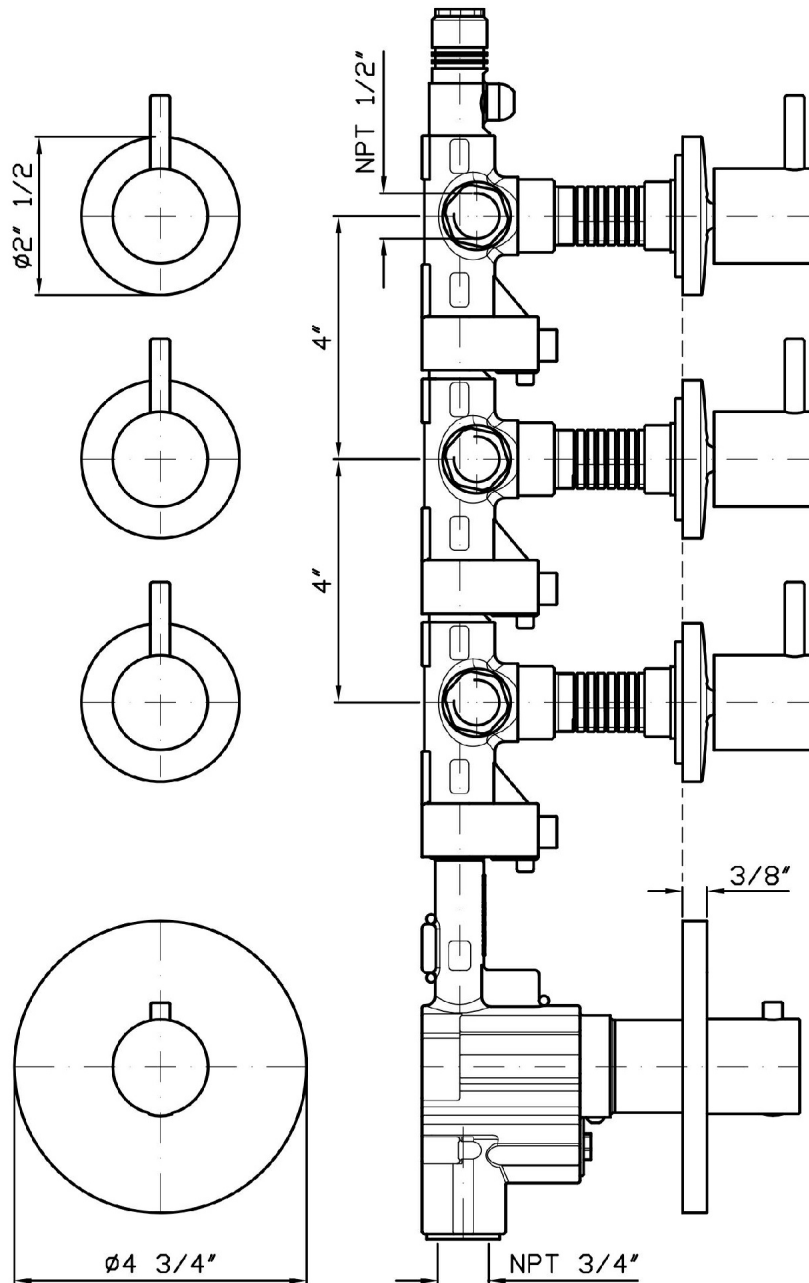

Brand ZUCCHETTI

Class

CLOSER

CLOSER

ZCL098.1900

Built-in thermostatic shower mixer with 3 volume controls.

3/4" built-in thermostatic shower mixer with 3 volume controls.
7,6 GPM @ 43,5 PSI

R99632.1900

Rough-in

Finishes

Chrome

Soft Touch Black

N7

CLOSER

ZCL098.1900 Overall Drawing

Brand ZUCCHETTI

Class

CLOSER

CLOSER

ZCL098.1900 Weights and Sizes

Weight (lb)	2,4 (Kg)	5,29104 (lb)
Volume (dc3) - (in3)	11,01 (dc3)	0,000672 (in3)
h (mm) - (in)	90 (mm)	3,543309 (in)
L1 (mm) - (in)	335 (mm)	13,1889835 (in)
L2 (mm) - (in)	365 (mm)	14,3700865 (in)