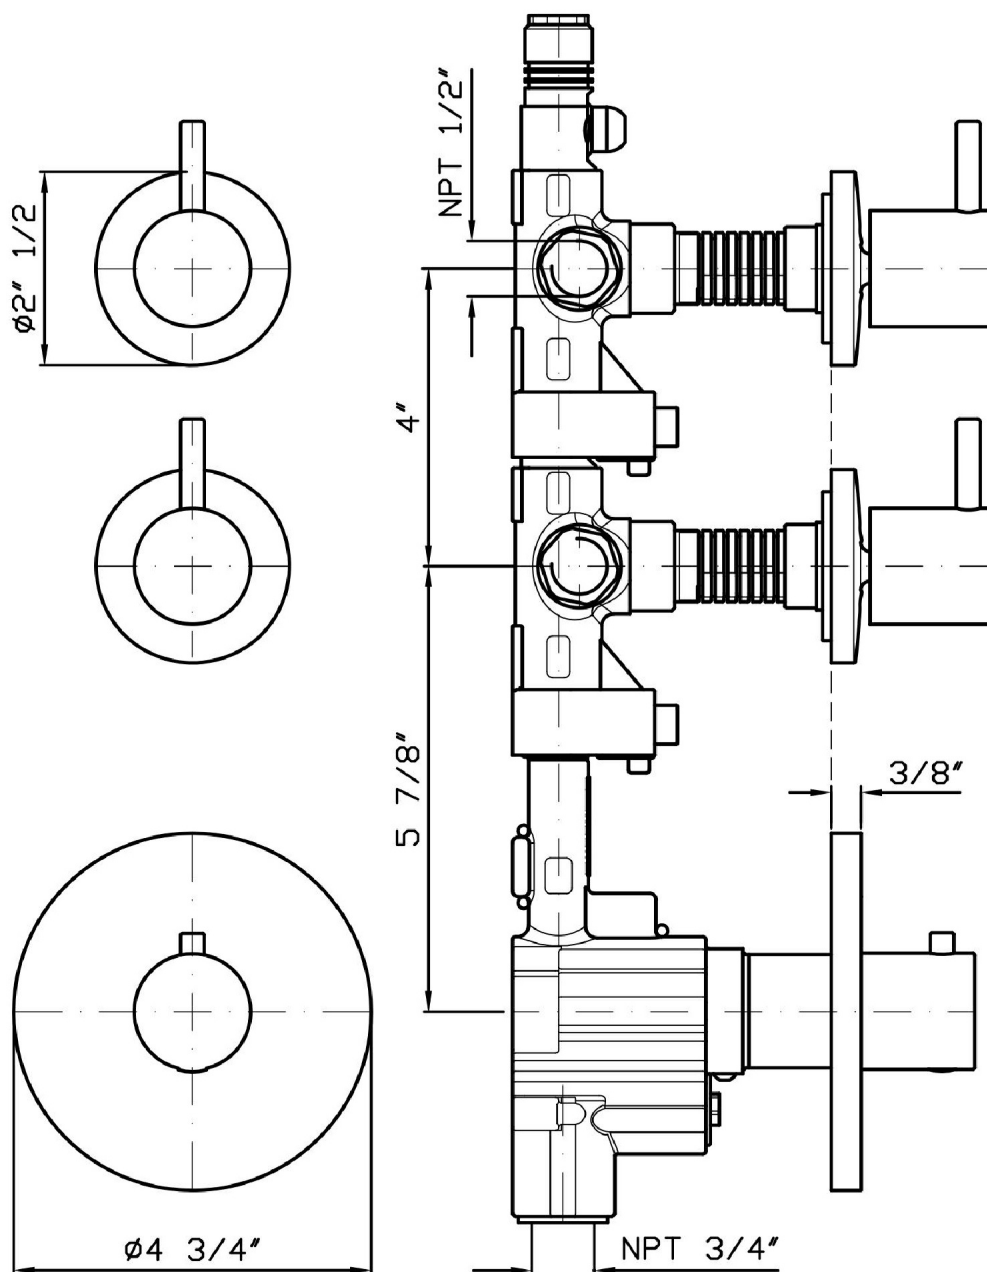

Brand ZUCCHETTI

Class

CLOSER

CLOSER

ZCL091.1900

Built-in thermostatic shower mixer with 2 volume controls.

3/4" built-in thermostatic shower mixer with 2 volume controls.
7,74 GPM @ 43,5 PSI

R99631.1900

CLOSER

ZCL091.1900 Overall Drawing

Brand ZUCCHETTI

Class

CLOSER

CLOSER

ZCL091.1900 Weights and Sizes

Weight (lb)	2,1 (Kg)	4,62966 (lb)
Volume (dc3) - (in3)	11,01 (dc3)	0,000672 (in3)
h (mm) - (in)	90 (mm)	3,543309 (in)
L1 (mm) - (in)	335 (mm)	13,1889835 (in)
L2 (mm) - (in)	365 (mm)	14,3700865 (in)