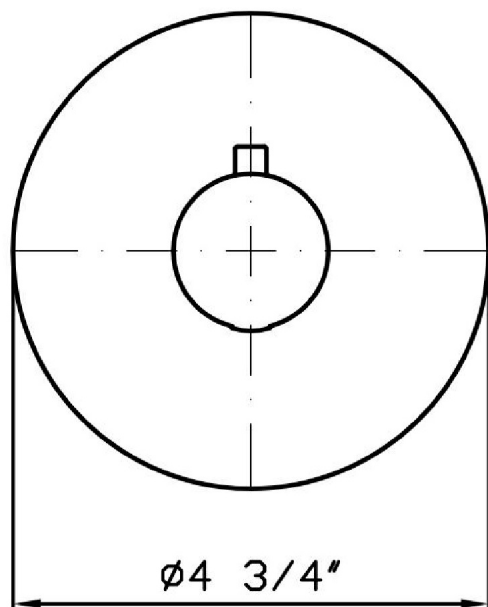

Brand ZUCCHETTI

Class

CLOSER

CLOSER

ZCL077.1900

Built-in thermostatic shower mixer with volume control.

3/4" built-in thermostatic shower mixer with volume control.
8 GPM @ 43,5 PSI

R99630.1900

CLOSER

ZCL077.1900 Overall Drawing

Brand ZUCCHETTI

Class

CLOSER

CLOSER

ZCL077.1900 Weights and Sizes

Weight (lb)	1,8 (Kg)	3,96828 (lb)
Volume (dc3) - (in3)	11,01 (dc3)	0,000672 (in3)
h (mm) - (in)	90 (mm)	3,543309 (in)
L1 (mm) - (in)	335 (mm)	13,1889835 (in)
L2 (mm) - (in)	365 (mm)	14,3700865 (in)