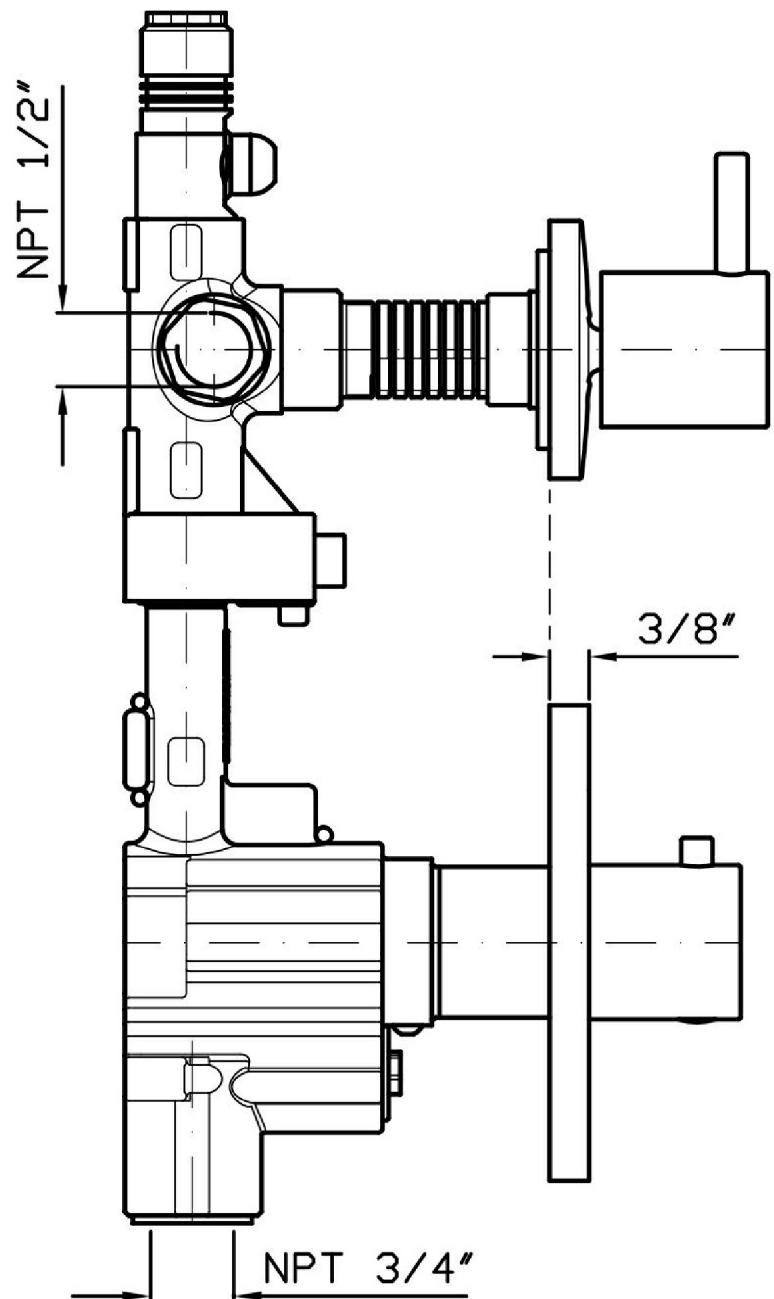

Brand ZUCCHETTI

Class

CLOSER

CLOSER

ZCL077.1900

Built-in thermostatic shower mixer with volume control.

3/4" built-in thermostatic shower mixer with volume control.
8 GPM @ 43,5 PSI

R99630.1900

CLOSER

ZCL077.1900 Overall Drawing

Brand ZUCCHETTI

Class

CLOSER

CLOSER

ZCL077.1900 Weights and Sizes

Weight (lb)	1,8 (Kg)	3,96828 (lb)
Volume (dc3) - (in3)	11,01 (dc3)	0,000672 (in3)
h (mm) - (in)	90 (mm)	3,543309 (in)
L1 (mm) - (in)	335 (mm)	13,1889835 (in)
L2 (mm) - (in)	365 (mm)	14,3700865 (in)