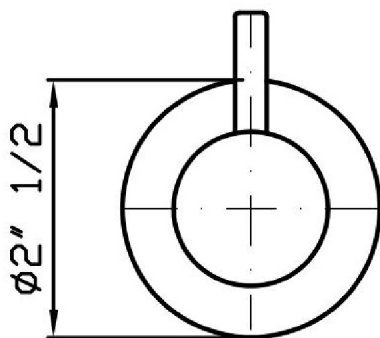

Brand ZUCCHETTI

Class

CLOSER

CLOSER

ZCL077.1900

Built-in thermostatic shower mixer with volume control.

3/4" built-in thermostatic shower mixer with volume control.
8 GPM @ 43,5 PSI

R99630.1900

CLOSER

ZCL077.1900 Overall Drawing

Brand ZUCCHETTI

Class

CLOSER

CLOSER

ZCL077.1900 Weights and Sizes

Weight (lb)	1,8 (Kg)	3,96828 (lb)
Volume (dc3) - (in3)	11,01 (dc3)	0,000672 (in3)
h (mm) - (in)	90 (mm)	3,543309 (in)
L1 (mm) - (in)	335 (mm)	13,1889835 (in)
L2 (mm) - (in)	365 (mm)	14,3700865 (in)