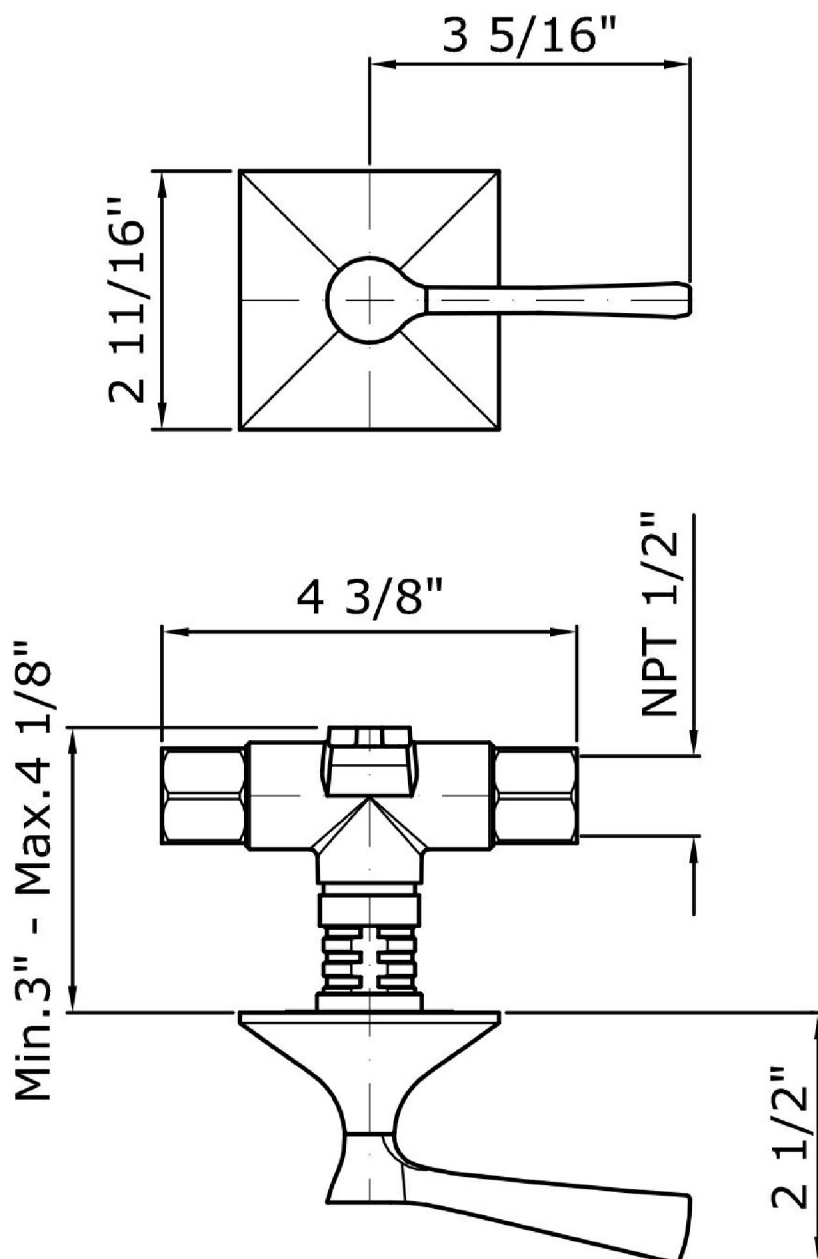

Brand ZUCCHETTI

Class

BELLAGIO

BELLAGIO

ZB2729.1900 Overall Drawing