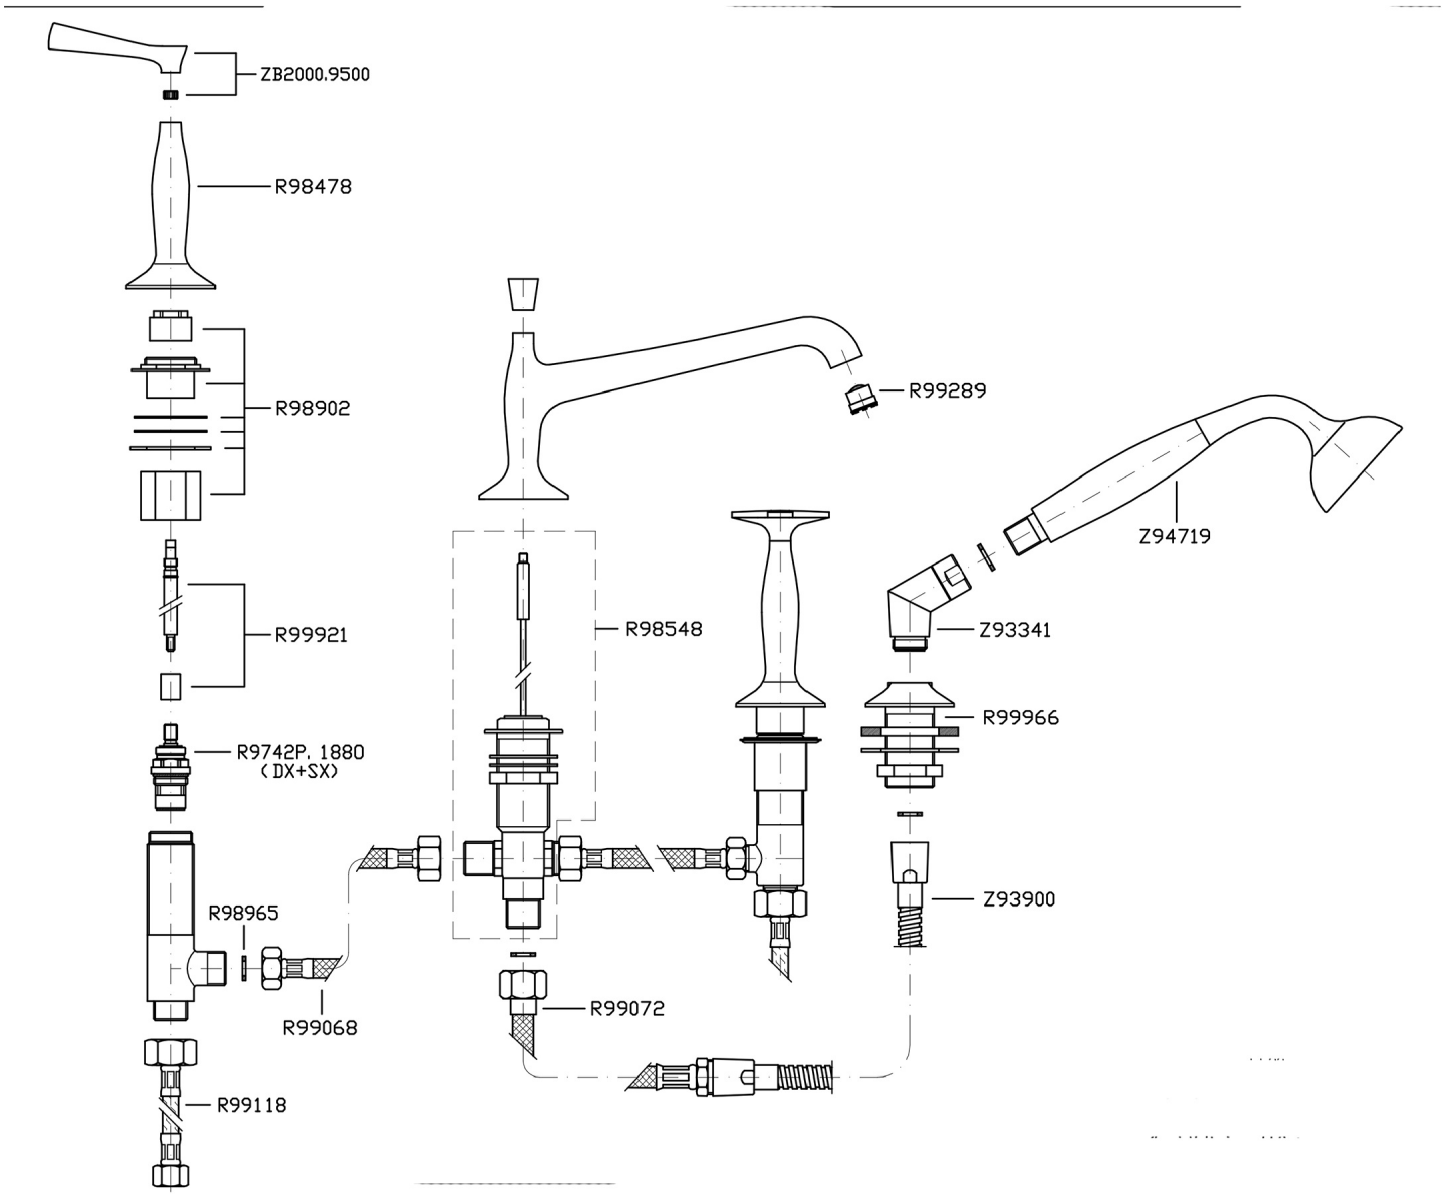

BELLAGIO

ZB2441.1950

4 hole bath-mixer.

4 hole bath-mixer, pull out shower, 59" flexible hose.
Spout projection 7 7/8".
Water flow restricted to 2,4 GPM (handshower).

Finiture / Finishes

Chrome

Brushed Nickel

ZB2441.1950 Disegno Complessivo / Overall Drawing

BELLAGIO

ZB2441.1950 Esplosi / Exploded

BELLAGIO

ZB2441.1950 Certificazioni / Certifications

USA

IAPMO

BELLAGIO

ZB2441.1950 Pesì e Misure / Weights and Sizes

Peso (Kg) Weight (lb)	5,68 (Kg)	12,522128 (lb)
Volume (dc3) - (in3)	15,98 (dc3)	0,000975 (in3)
h (mm) - (in)	90 (mm)	3,543309 (in)
L1 (mm) - (in)	335 (mm)	13,1889835 (in)
L2 (mm) - (in)	530 (mm)	20,866153 (in)