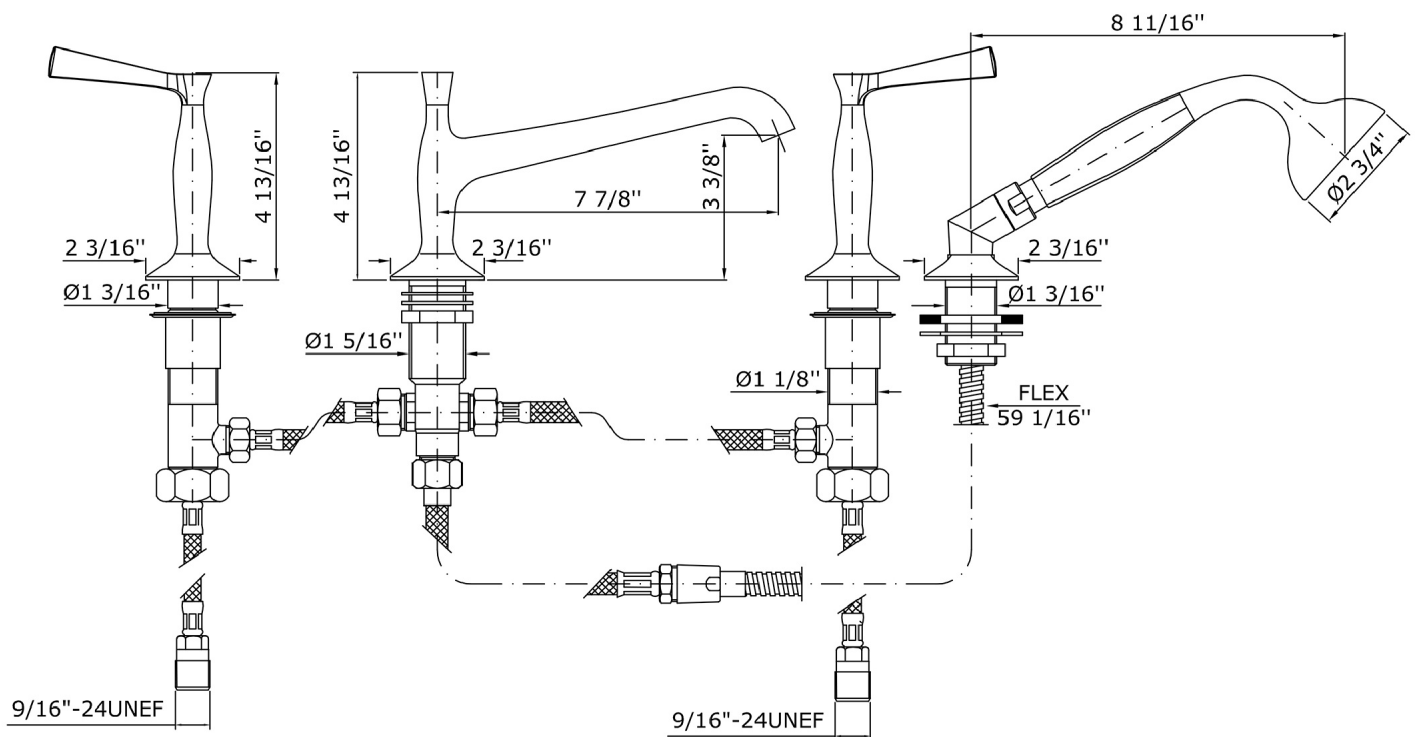

BELLAGIO

ZB2441.1950

4 hole bath-mixer.

4 hole bath-mixer, pull out shower, 59" flexible hose.
Spout projection 7 7/8".
Water flow restricted to 2,4 GPM (handshower).

Finiture / Finishes

Chrome

Brushed Nickel

ZB2441.1950 Disegno Complessivo / Overall Drawing

BELLAGIO

ZB2441.1950 Esplosi / Exploded

BELLAGIO

ZB2441.1950 Certificazioni / Certifications

USA

IAPMO

BELLAGIO

ZB2441.1950 Pesì e Misure / Weights and Sizes

Peso (Kg) Weight (lb)	5,68 (Kg)	12,522128 (lb)
Volume (dc3) - (in3)	15,98 (dc3)	0,000975 (in3)
h (mm) - (in)	90 (mm)	3,543309 (in)
L1 (mm) - (in)	335 (mm)	13,1889835 (in)
L2 (mm) - (in)	530 (mm)	20,866153 (in)