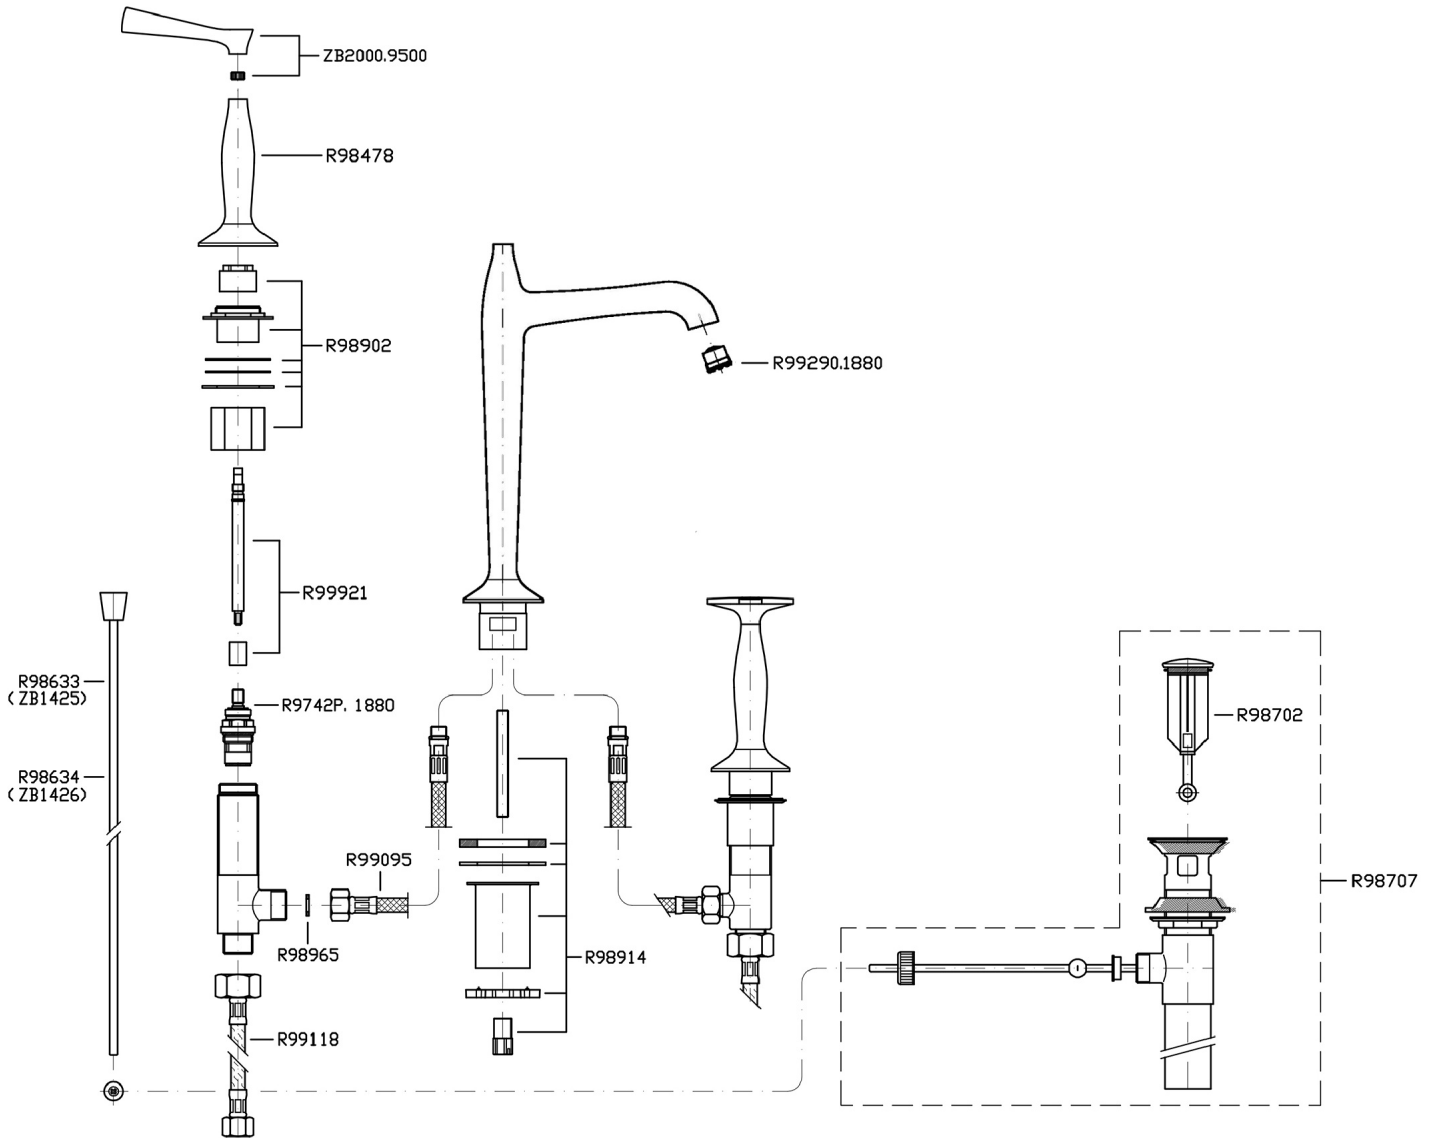

## BELLAGIO

ZB2426.195E

3 hole basin mixer, high spout.

3 hole basin mixer with aerator, high spout, pop-up waste, flexible hoses.  
Spout projection 5 3/8".  
Water flow restricted to 1.2 GPM.

## BELLAGIO

ZB2426.195E Disegno Complessivo / Overall Drawing

## BELLAGIO

ZB2426.195E Esplosi / Exploded

## BELLAGIO

ZB2426.195E Pesì e Misure / Weights and Sizes

Peso ( Kg ) Weight ( lb )	4,92 ( Kg )	10,846632 ( lb )
Volume ( dc3 ) - ( in3 )	11,01 ( dc3 )	0,000672 ( in3 )
h ( mm ) - ( in )	90 ( mm )	3,543309 ( in )
L1 ( mm ) - ( in )	335 ( mm )	13,1889835 ( in )
L2 ( mm ) - ( in )	365 ( mm )	14,3700865 ( in )