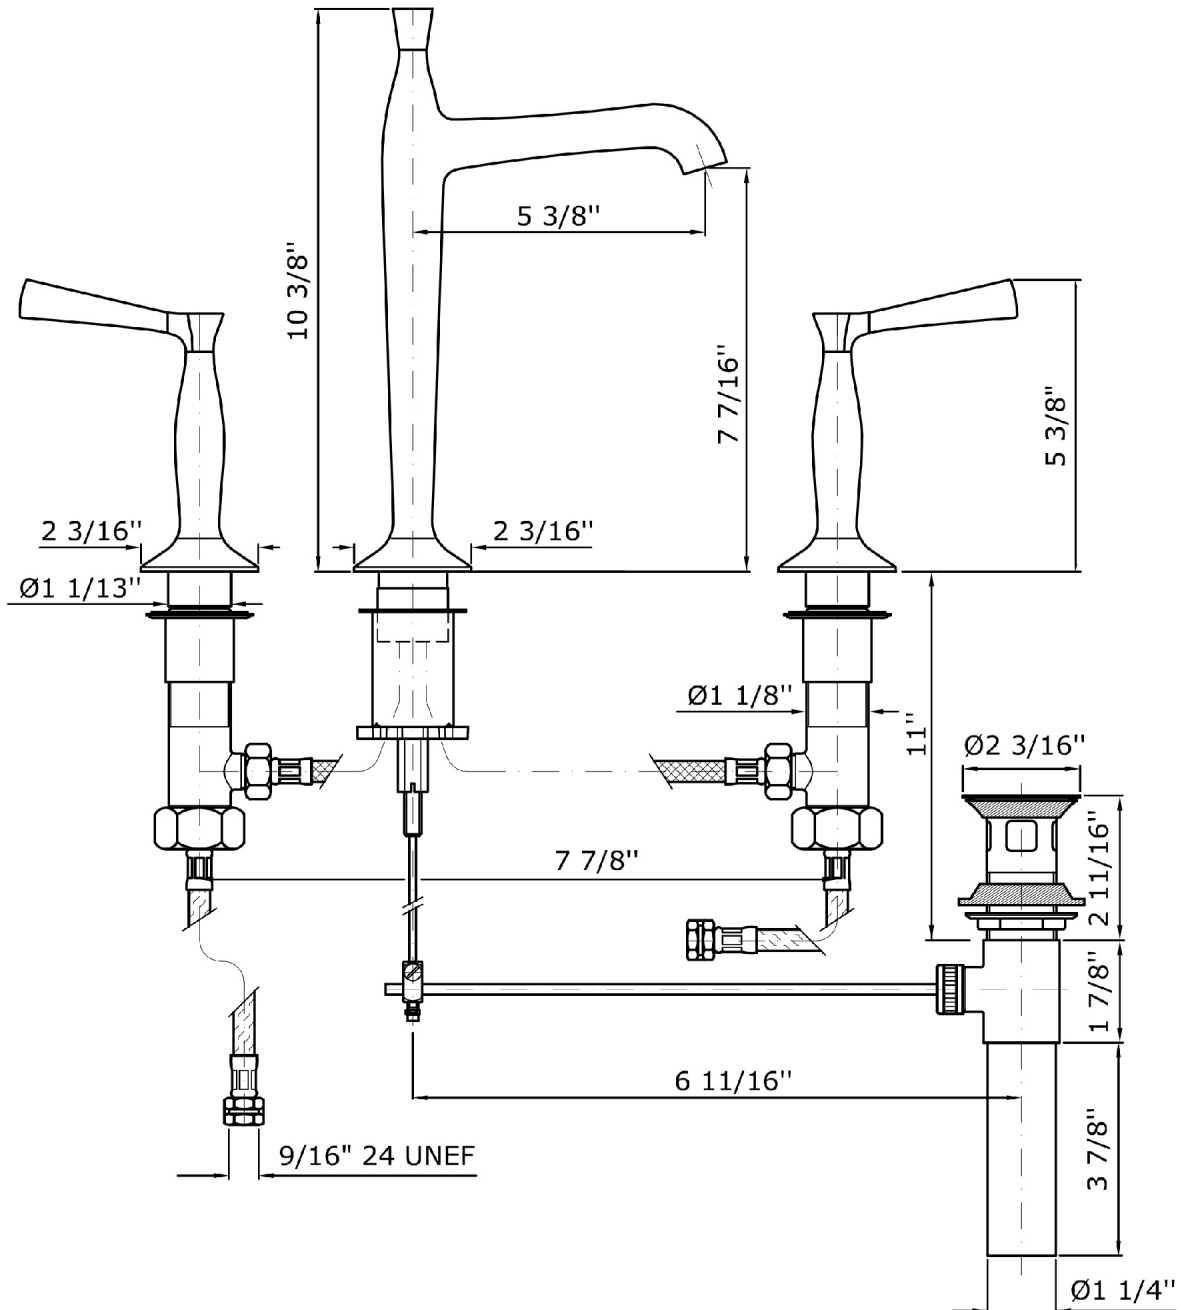

## BELLAGIO

ZB2426.195E

3 hole basin mixer, high spout.

3 hole basin mixer with aerator, high spout, pop-up waste, flexible hoses.  
Spout projection 5 3/8".  
Water flow restricted to 1.2 GPM.

## BELLAGIO

ZB2426.195E Disegno Complessivo / Overall Drawing

## BELLAGIO

ZB2426.195E Pesì e Misure / Weights and Sizes

Peso ( Kg ) Weight ( lb )	4,92 ( Kg )	10,846632 ( lb )
Volume ( dc3 ) - ( in3 )	11,01 ( dc3 )	0,000672 ( in3 )
h ( mm ) - ( in )	90 ( mm )	3,543309 ( in )
L1 ( mm ) - ( in )	335 ( mm )	13,1889835 ( in )
L2 ( mm ) - ( in )	365 ( mm )	14,3700865 ( in )