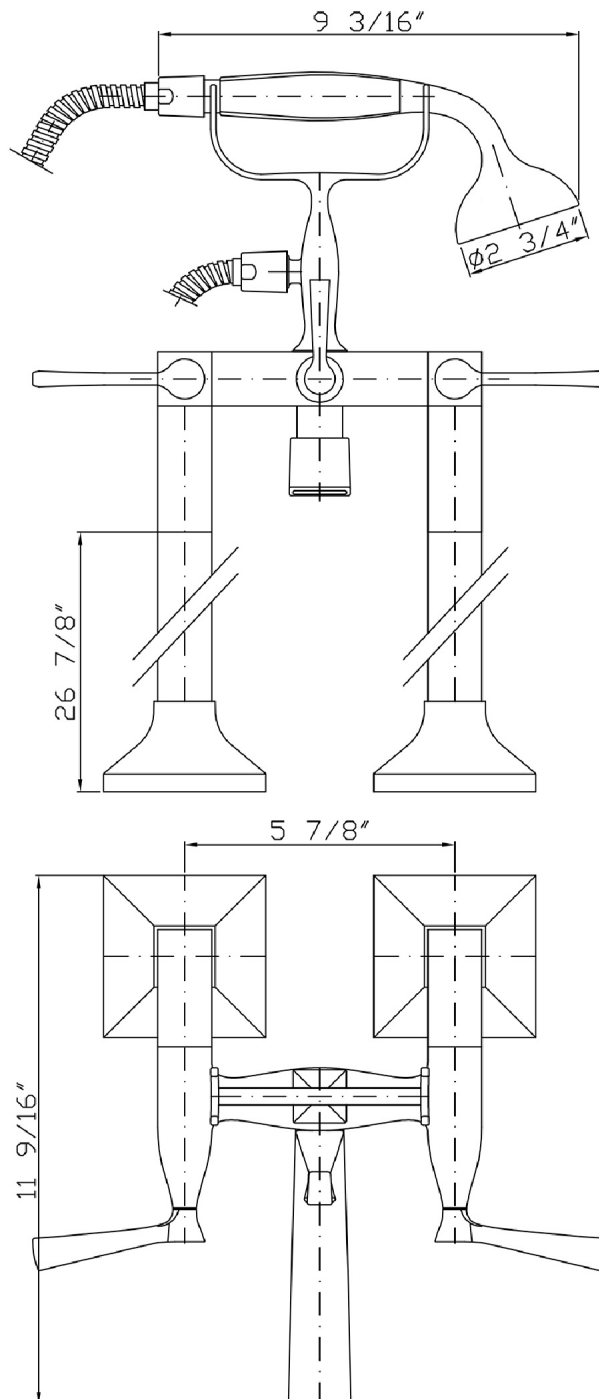

BELLAGIO

ZB2247.1900

Free standing bath-shower mixer.

Free standing bath-shower mixer with shower set and pillars.
Spout projection 11 9/16".
Water flow restricted to 1.5 GPM (handshower).

Finiture / Finishes

C41

BELLAGIO

ZB2247.1900 Disegno Complessivo / Overall Drawing

BELLAGIO

ZB2247.1900 Pesì e Misure / Weights and Sizes

Peso (Kg) Weight (lb)	12,21 (Kg)	26,918166 (lb)
Volume (dc3) - (in3)	87,01 (dc3)	0,005310 (in3)
h (mm) - (in)	250 (mm)	9,842525 (in)
L1 (mm) - (in)	400 (mm)	15,74804 (in)
L2 (mm) - (in)	870 (mm)	34,251987 (in)