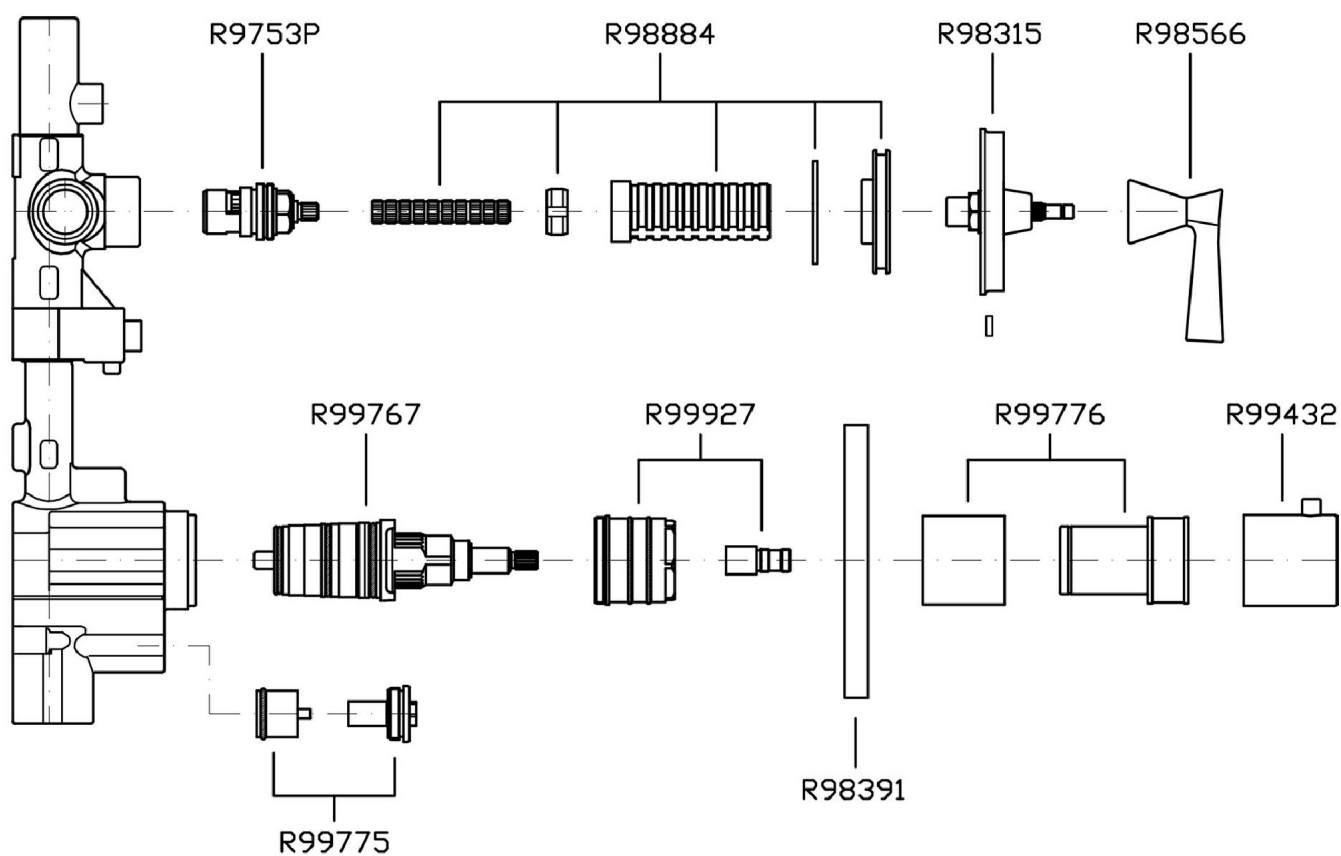

Brand ZUCCHETTI

Class

BELLAGIO

BELLAGIO

ZB2098.1900 Exploded