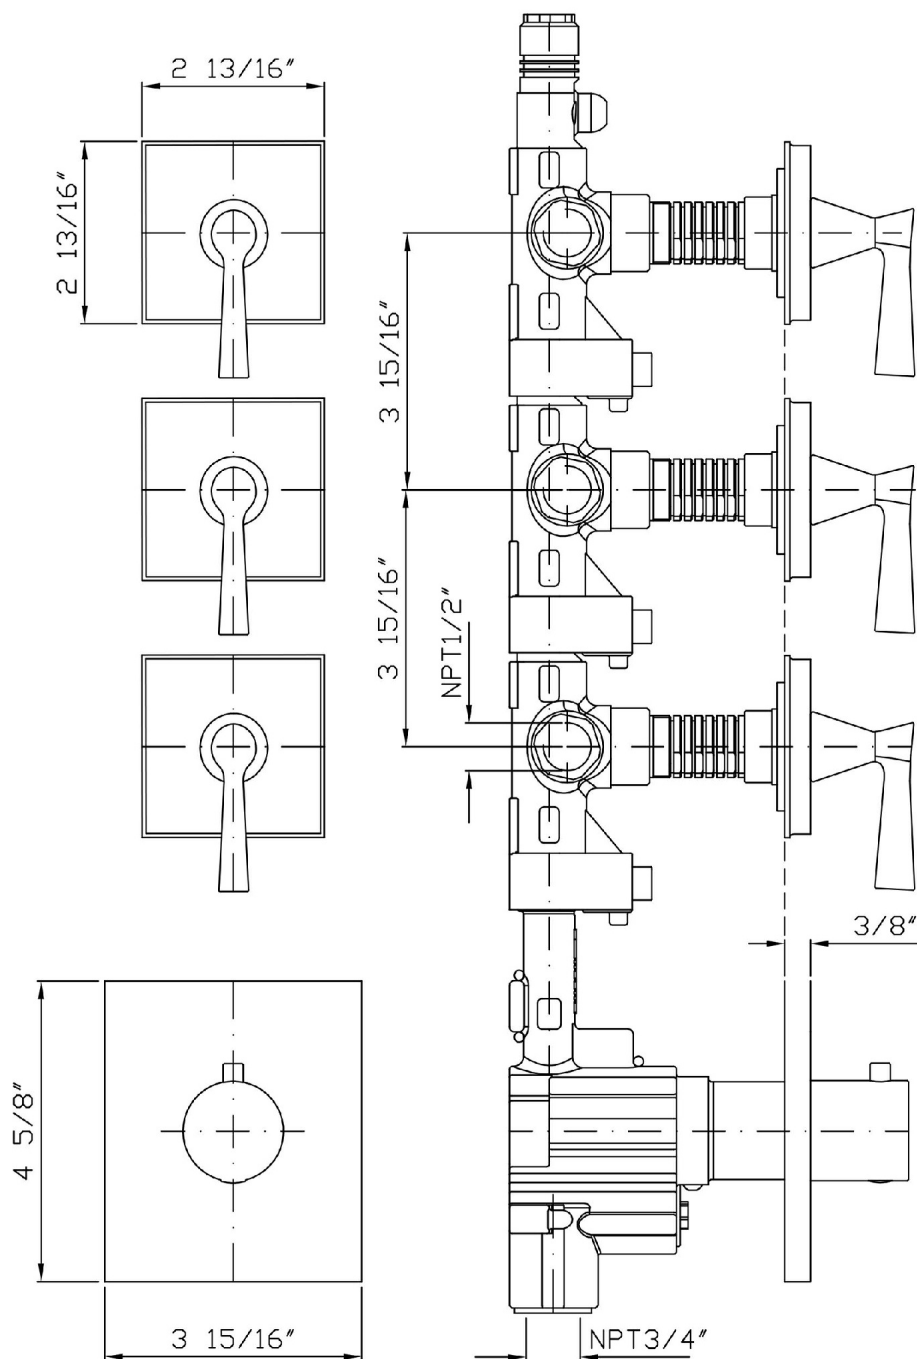

Brand ZUCCHETTI

Class

BELLAGIO

BELLAGIO

ZB2098.1900 Overall Drawing