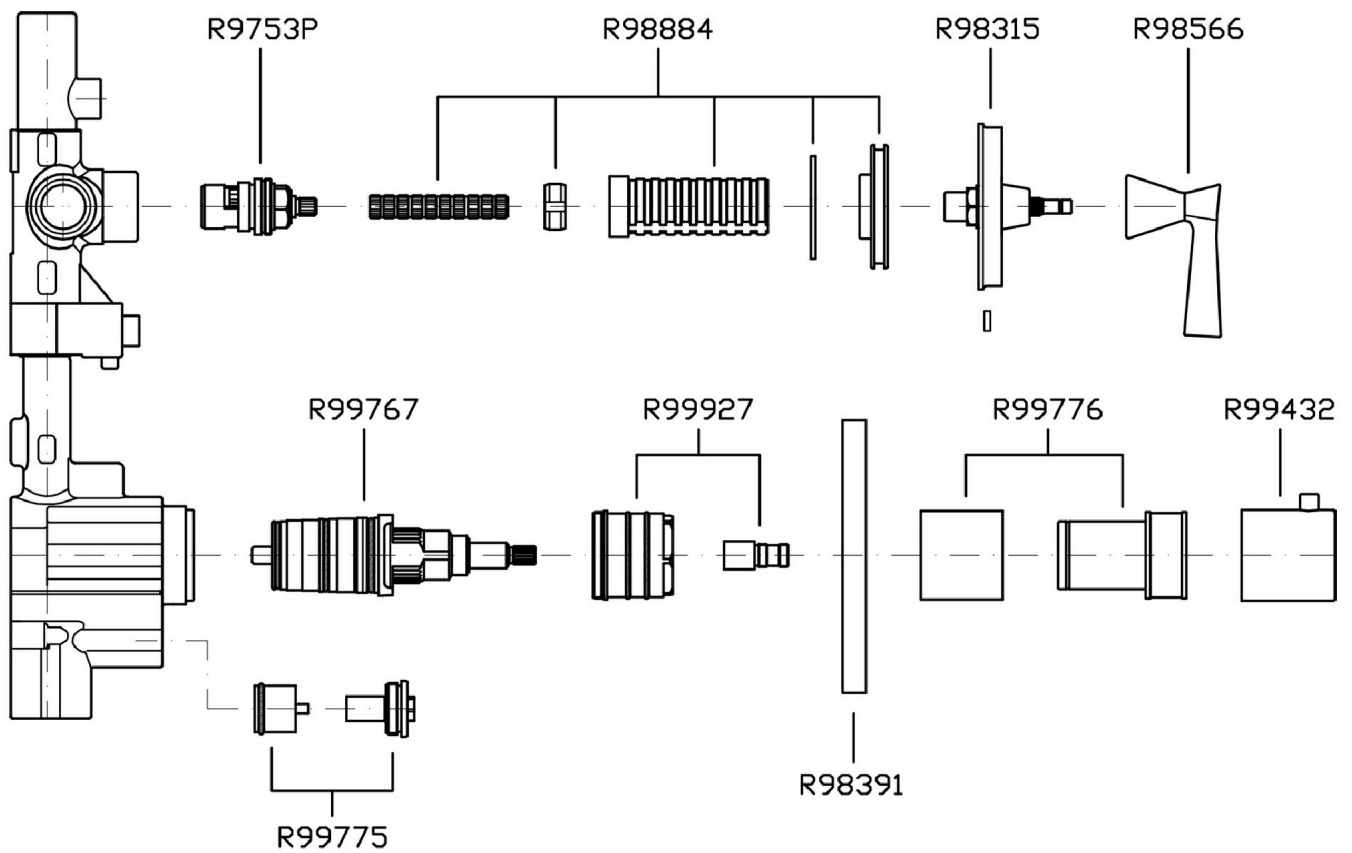

ZB2097.1900 Overall Drawing

Brand ZUCCHETTI

Class

BELLAGIO

BELLAGIO

ZB2097.1900 Exploded

Brand ZUCCHETTI

Class

BELLAGIO

BELLAGIO

ZB2097.1900 Certifications

USA

IAPMO

BELLAGIO

ZB2097.1900 Weights and Sizes

Weight (lb)	4,18 (Kg)	9,215228 (lb)
Volume (dc3) - (in3)	15,98 (dc3)	0,000975 (in3)
h (mm) - (in)	90 (mm)	3,543309 (in)
L1 (mm) - (in)	335 (mm)	13,1889835 (in)
L2 (mm) - (in)	530 (mm)	20,866153 (in)