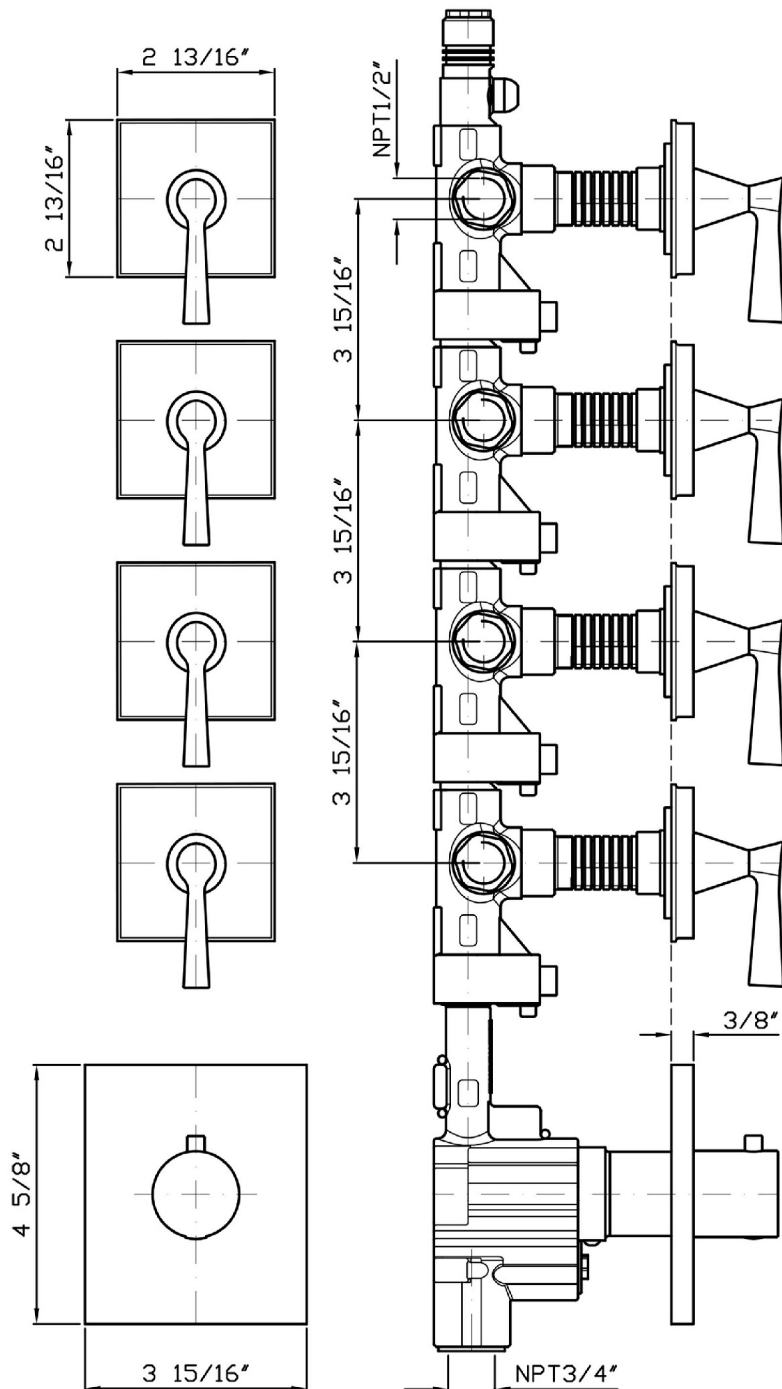

ZB2097.1900 Overall Drawing

Brand ZUCCHETTI

Class

BELLAGIO

BELLAGIO

ZB2097.1900 Exploded

Brand ZUCCHETTI

Class

BELLAGIO

BELLAGIO

ZB2097.1900 Certifications

USA

IAPMO

BELLAGIO

ZB2097.1900 Weights and Sizes

Weight (lb)	4,18 (Kg)	9,215228 (lb)
Volume (dc3) - (in3)	15,98 (dc3)	0,000975 (in3)
h (mm) - (in)	90 (mm)	3,543309 (in)
L1 (mm) - (in)	335 (mm)	13,1889835 (in)
L2 (mm) - (in)	530 (mm)	20,866153 (in)