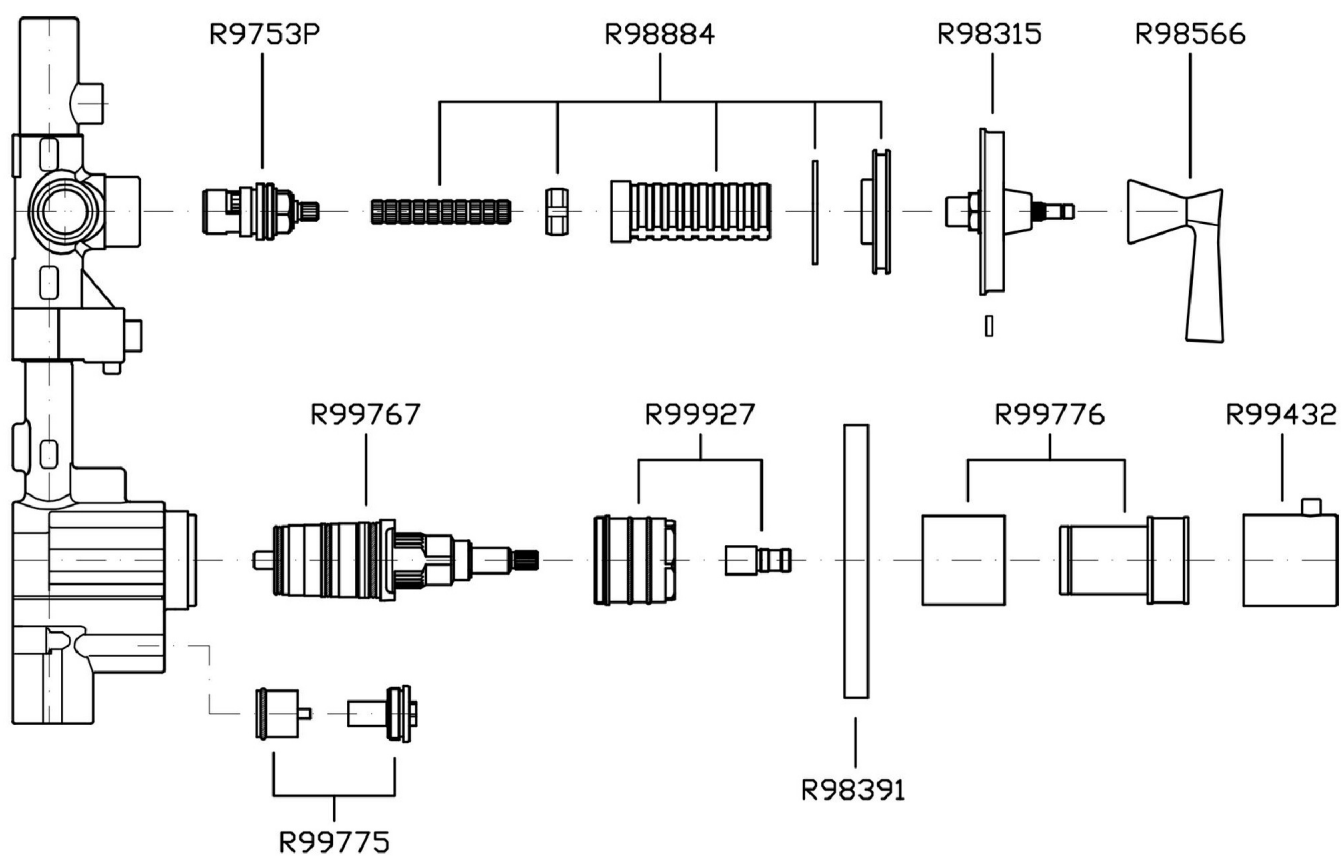

Brand ZUCCHETTI

Class

BELLAGIO

BELLAGIO

ZB2077.1900 Exploded