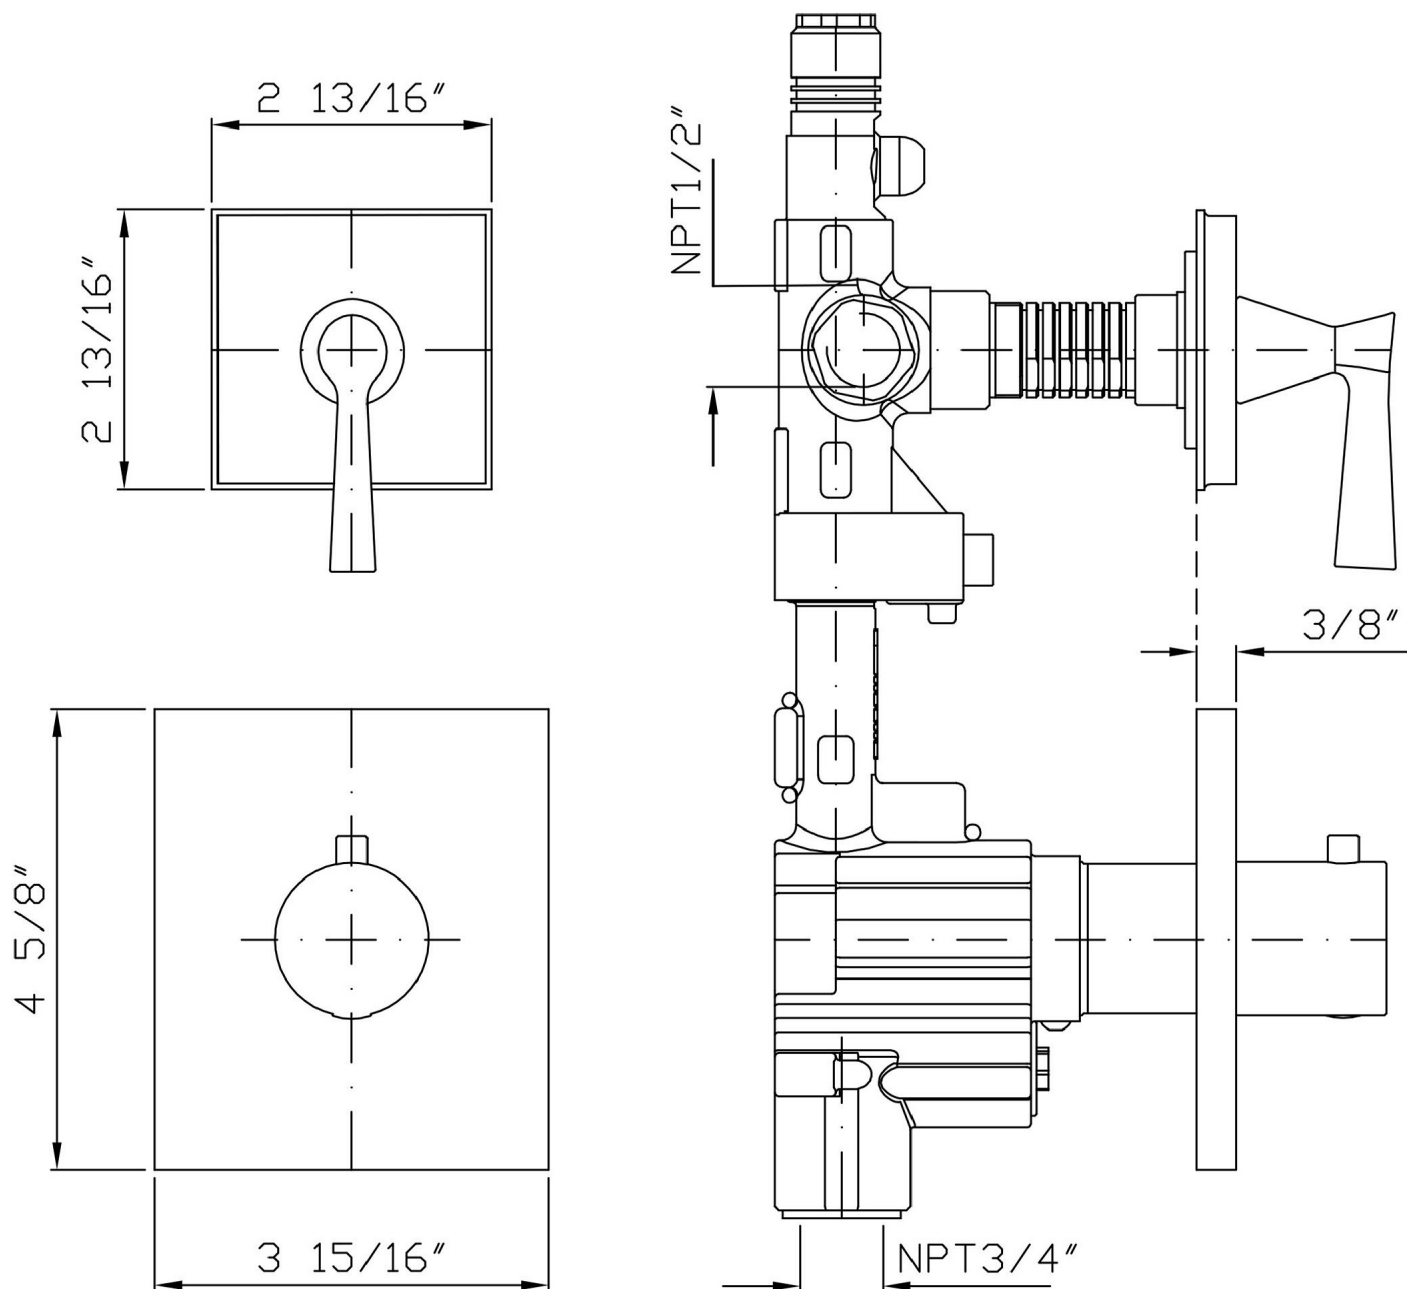

Brand ZUCCHETTI

Class

BELLAGIO

BELLAGIO

ZB2077.1900 Overall Drawing