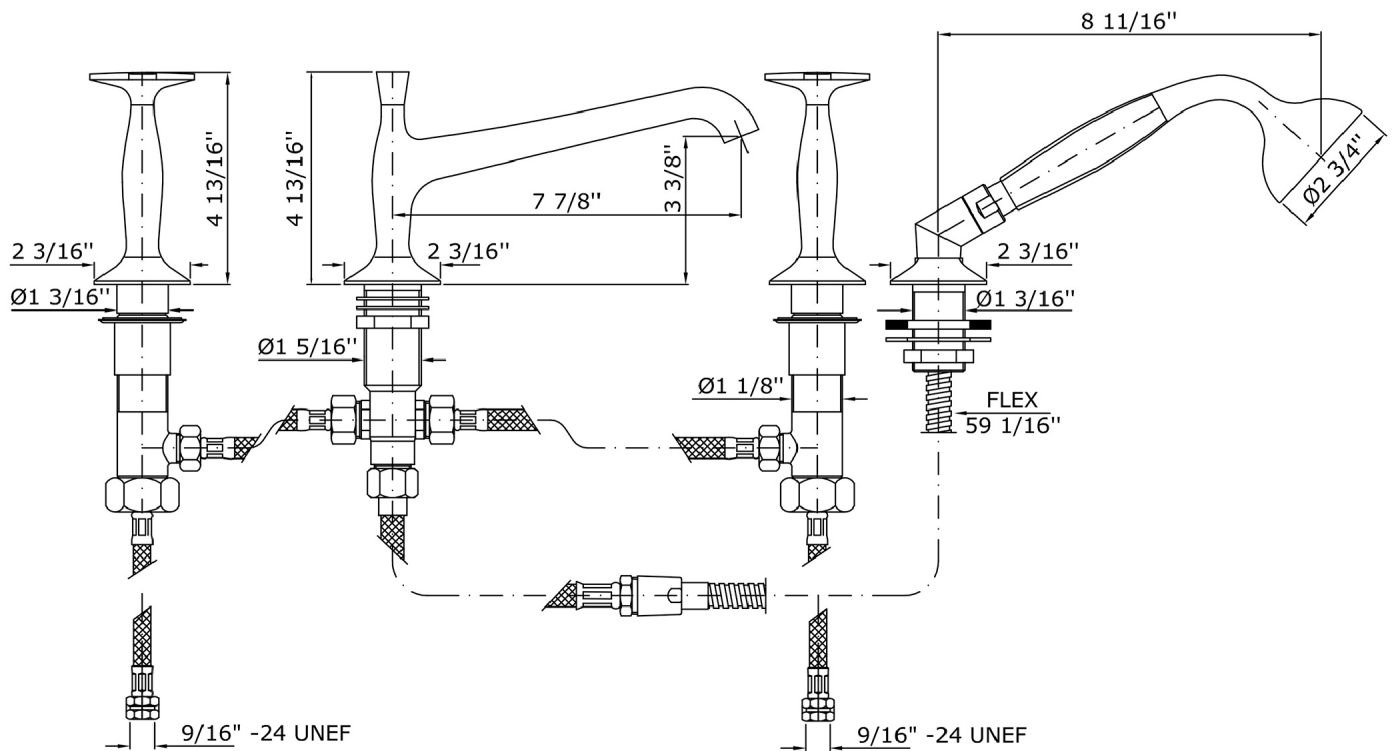

## BELLAGIO

ZB1441.1950 4 hole bath-mixer.

4 hole bath-mixer, pull out shower, 59" flexible hose.  
Spout projection 7 7/8".  
Water flow restricted to 2,4 GPM (handshower).

## BELLAGIO

ZB1441.1950 Disegno Complessivo / Overall Drawing

## BELLAGIO

ZB1441.1950 Pesì e Misure / Weights and Sizes

Peso ( Kg ) Weight ( lb )	6 ( Kg )	13,2276 ( lb )
Volume ( dc3 ) - ( in3 )	15,98 ( dc3 )	0,000975 ( in3 )
h ( mm ) - ( in )	90 ( mm )	3,543309 ( in )
L1 ( mm ) - ( in )	335 ( mm )	13,1889835 ( in )
L2 ( mm ) - ( in )	530 ( mm )	20,866153 ( in )