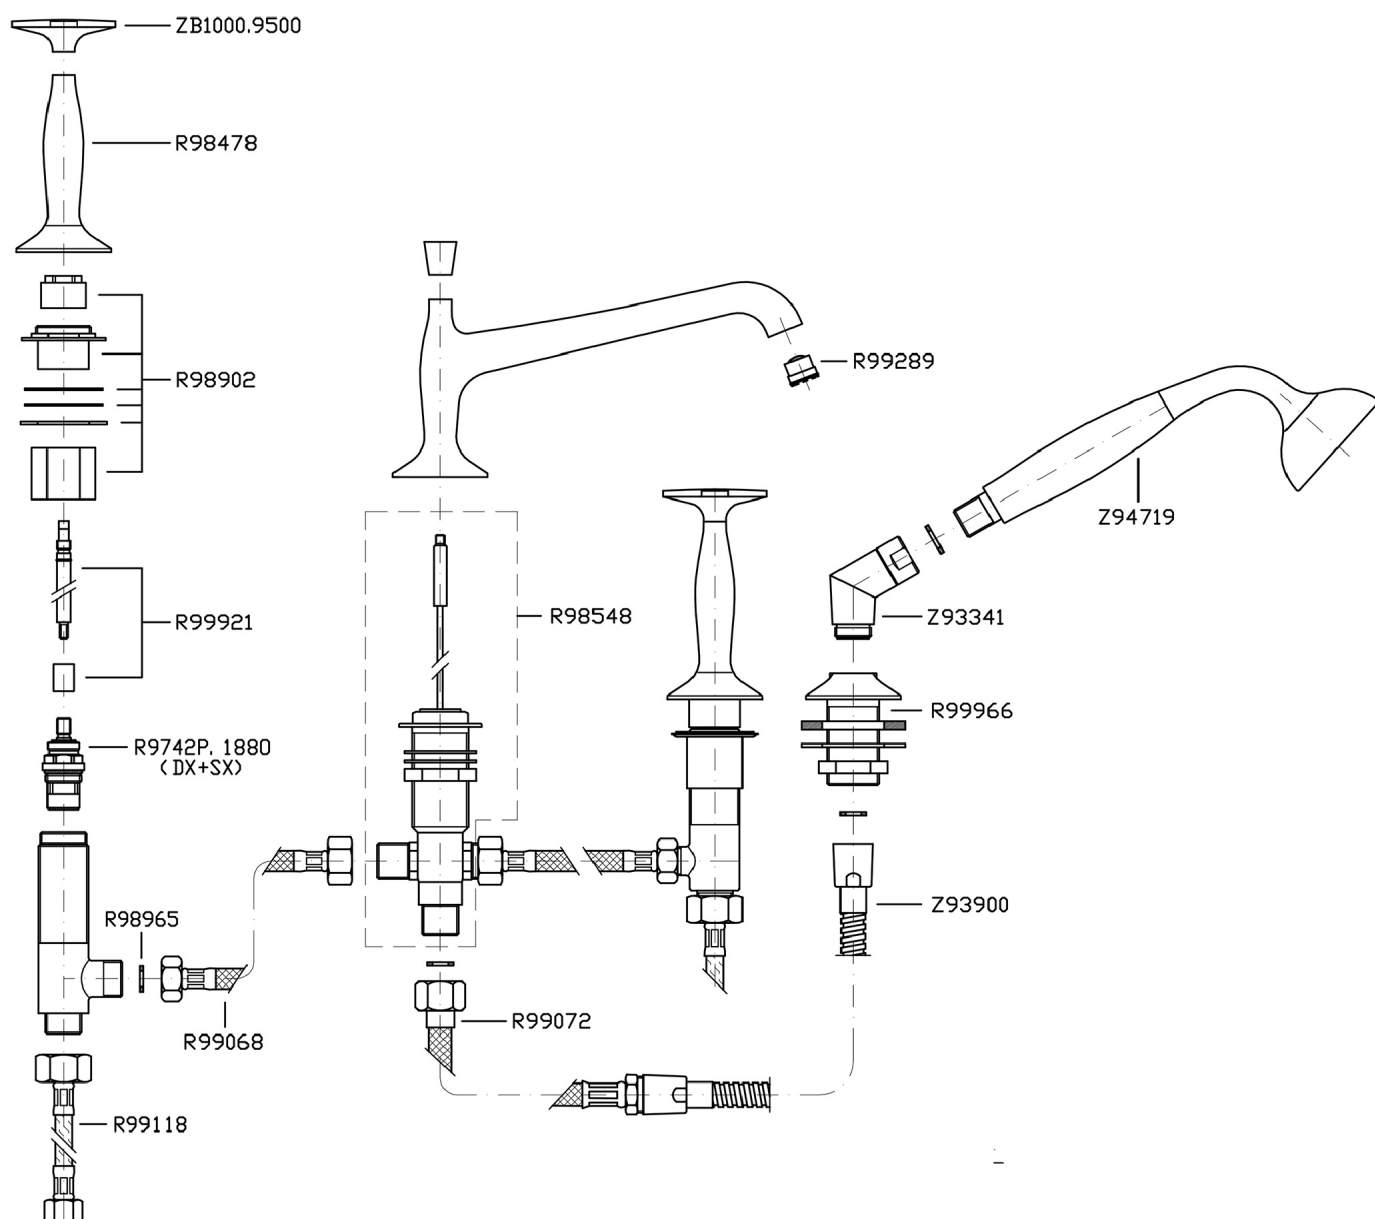

## BELLAGIO

ZB1441.1950 4 hole bath-mixer.

4 hole bath-mixer, pull out shower, 59" flexible hose.  
Spout projection 7 7/8".  
Water flow restricted to 2,4 GPM (handshower).

## BELLAGIO

ZB1441.1950 Disegno Complessivo / Overall Drawing

## BELLAGIO

ZB1441.1950 Esplosi / Exploded

## BELLAGIO

ZB1441.1950 Pesì e Misure / Weights and Sizes

Peso ( Kg ) Weight ( lb )	6 ( Kg )	13,2276 ( lb )
Volume ( dc3 ) - ( in3 )	15,98 ( dc3 )	0,000975 ( in3 )
h ( mm ) - ( in )	90 ( mm )	3,543309 ( in )
L1 ( mm ) - ( in )	335 ( mm )	13,1889835 ( in )
L2 ( mm ) - ( in )	530 ( mm )	20,866153 ( in )