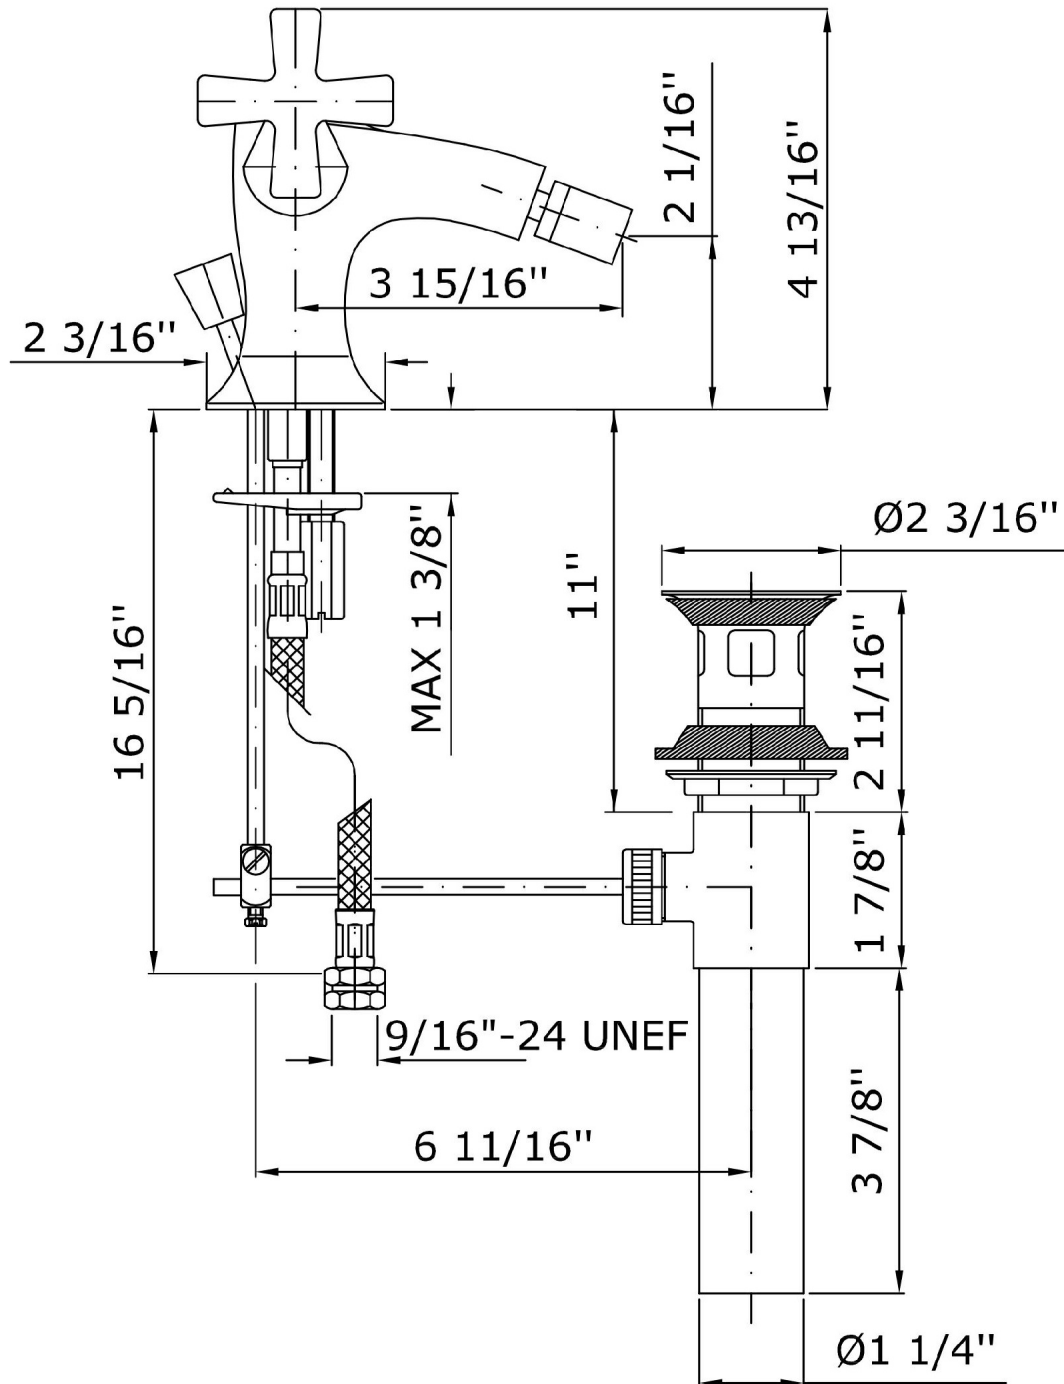

BELLAGIO

ZB1315.1950 Overall Drawing

Brand ZUCCHETTI

Class

BELLAGIO

BELLAGIO

ZB1315.1950 Exploded

Brand ZUCCHETTI

Weight (lb)	3,039 (Kg)	6,6997794 (lb)
Volume (dc3) - (in3)	12,27 (dc3)	0,000749 (in3)
h (mm) - (in)	150 (mm)	5,905515 (in)
L1 (mm) - (in)	250 (mm)	9,842525 (in)
L2 (mm) - (in)	327 (mm)	12,8740227 (in)