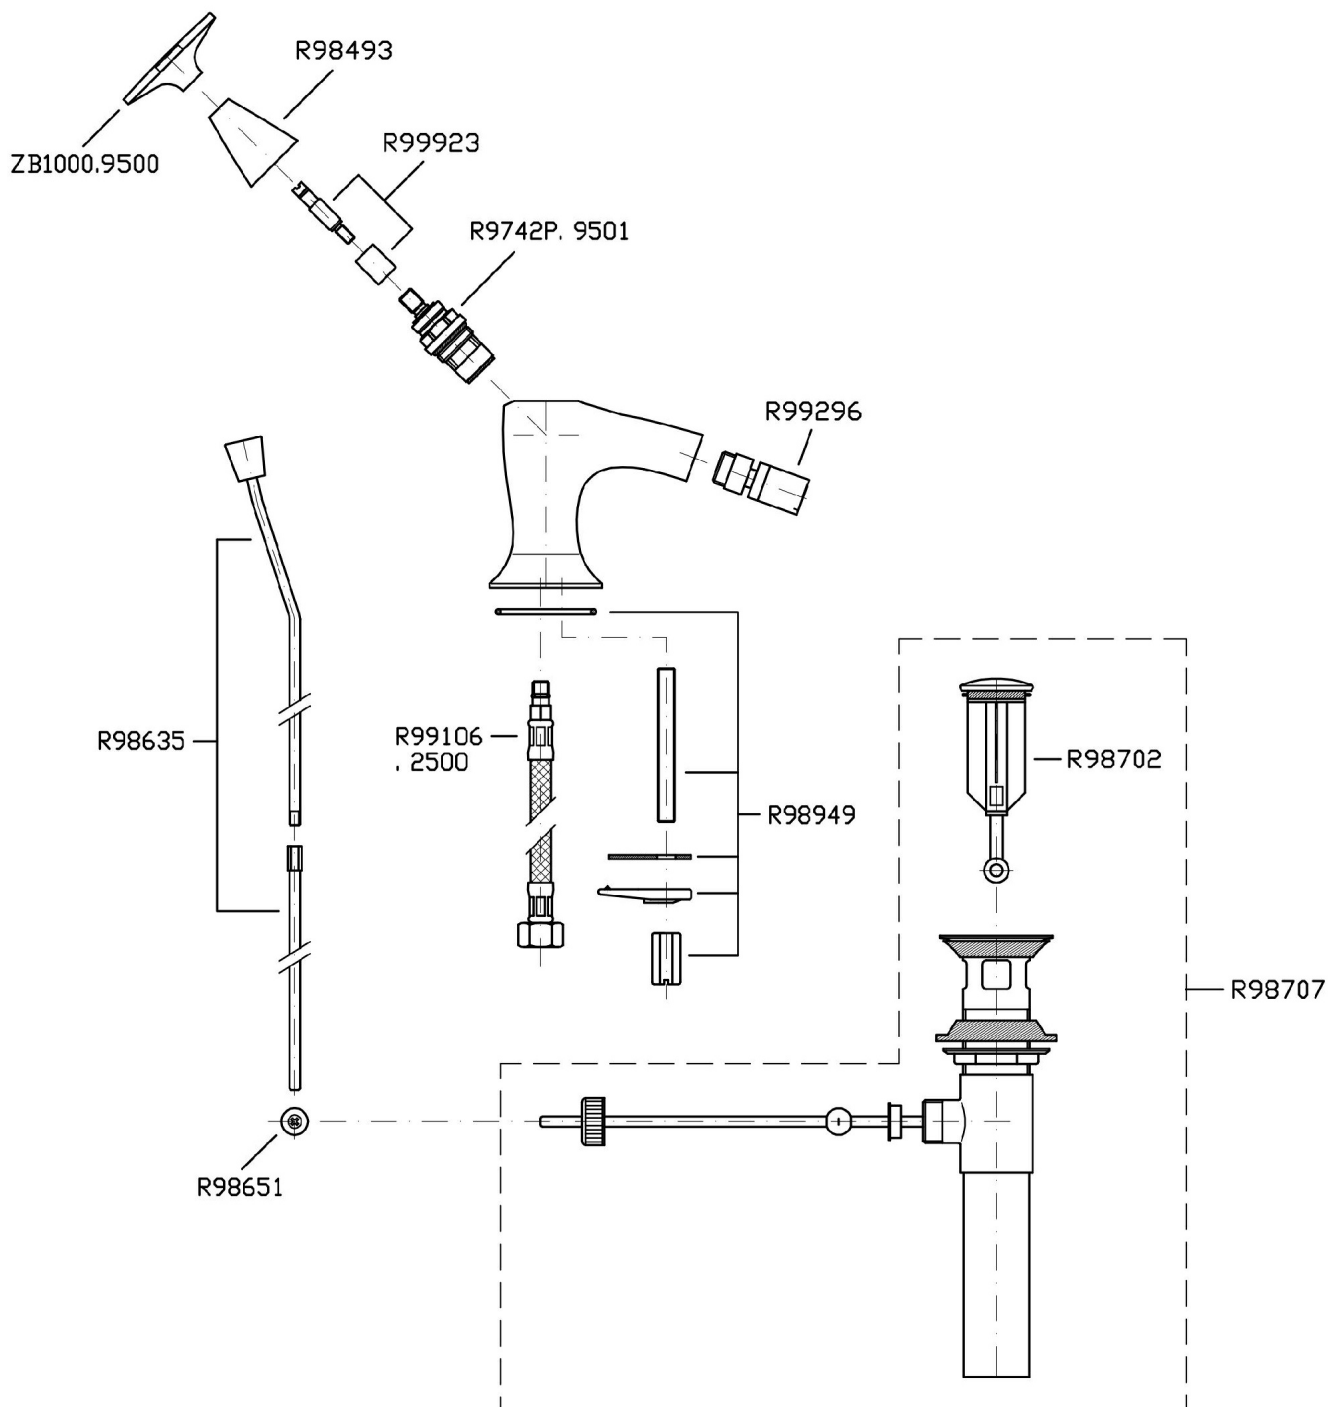

BELLAGIO

ZB1315.1950 Overall Drawing

Brand ZUCCHETTI

Class

BELLAGIO

BELLAGIO

ZB1315.1950 Exploded

Brand ZUCCHETTI

Class

BELLAGIO

BELLAGIO

ZB1315.1950 Certifications

USA

IAPMO

BELLAGIO

ZB1315.1950 Weights and Sizes

Weight (lb)	3,039 (Kg)	6,6997794 (lb)
Volume (dc3) - (in3)	12,27 (dc3)	0,000749 (in3)
h (mm) - (in)	150 (mm)	5,905515 (in)
L1 (mm) - (in)	250 (mm)	9,842525 (in)
L2 (mm) - (in)	327 (mm)	12,8740227 (in)