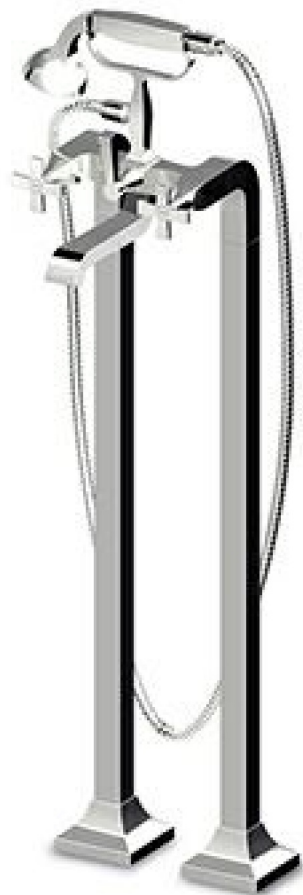

## BELLAGIO

ZB1247.1900

Free standing bath-shower mixer.

Free standing bath-shower mixer with shower set and pillars.  
Spout projection 11 9/16".  
Water flow restricted to 1.5 GPM (handshower).

R99657.1900

## Finiture / Finishes

Chrome

Brushed Nickel

C3

Polished Nickel

C8

Gold

C40

Brushed Gold

C41