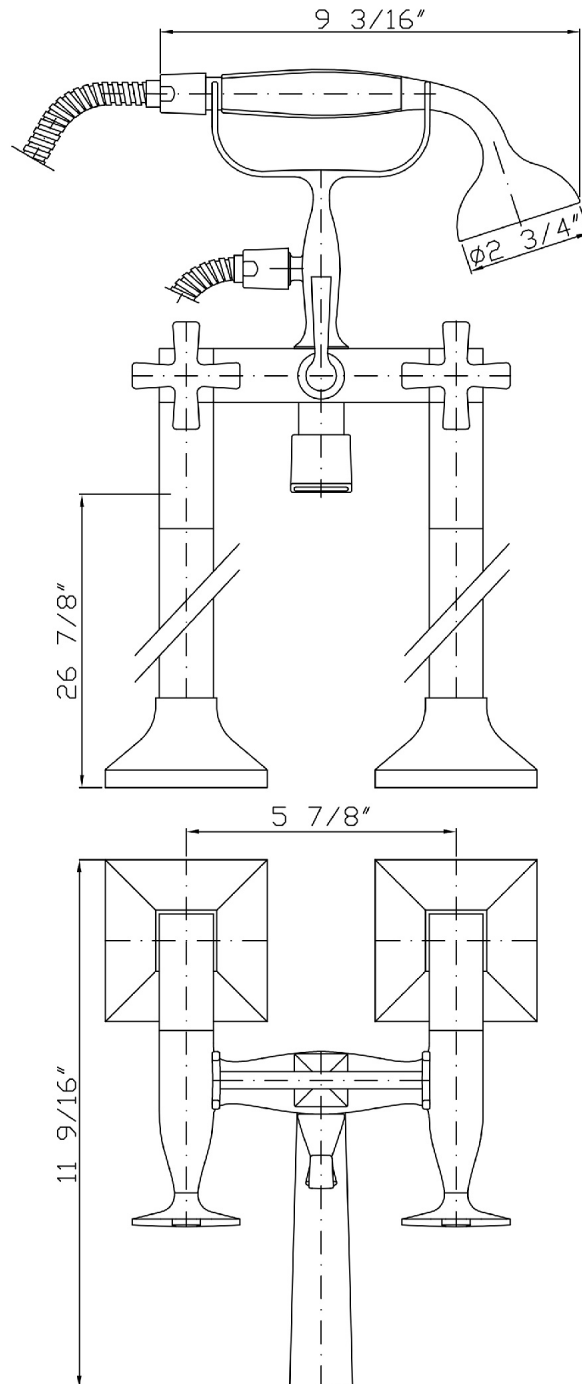

## BELLAGIO

ZB1247.1900

Free standing bath-shower mixer.

Free standing bath-shower mixer with shower set and pillars.  
Spout projection 11 9/16".  
Water flow restricted to 1.5 GPM (handshower).

R99657.1900

## BELLAGIO

ZB1247.1900 Disegno Complessivo / Overall Drawing

### ZB1247.1900 Pesì e Misure / Weights and Sizes

Peso ( Kg ) Weight ( lb )	12,12 ( Kg )	26,719752 ( lb )
Volume ( dc3 ) - ( in3 )	87,01 ( dc3 )	0,005310 ( in3 )
h ( mm ) - ( in )	250 ( mm )	9,842525 ( in )
L1 ( mm ) - ( in )	400 ( mm )	15,74804 ( in )
L2 ( mm ) - ( in )	870 ( mm )	34,251987 ( in )