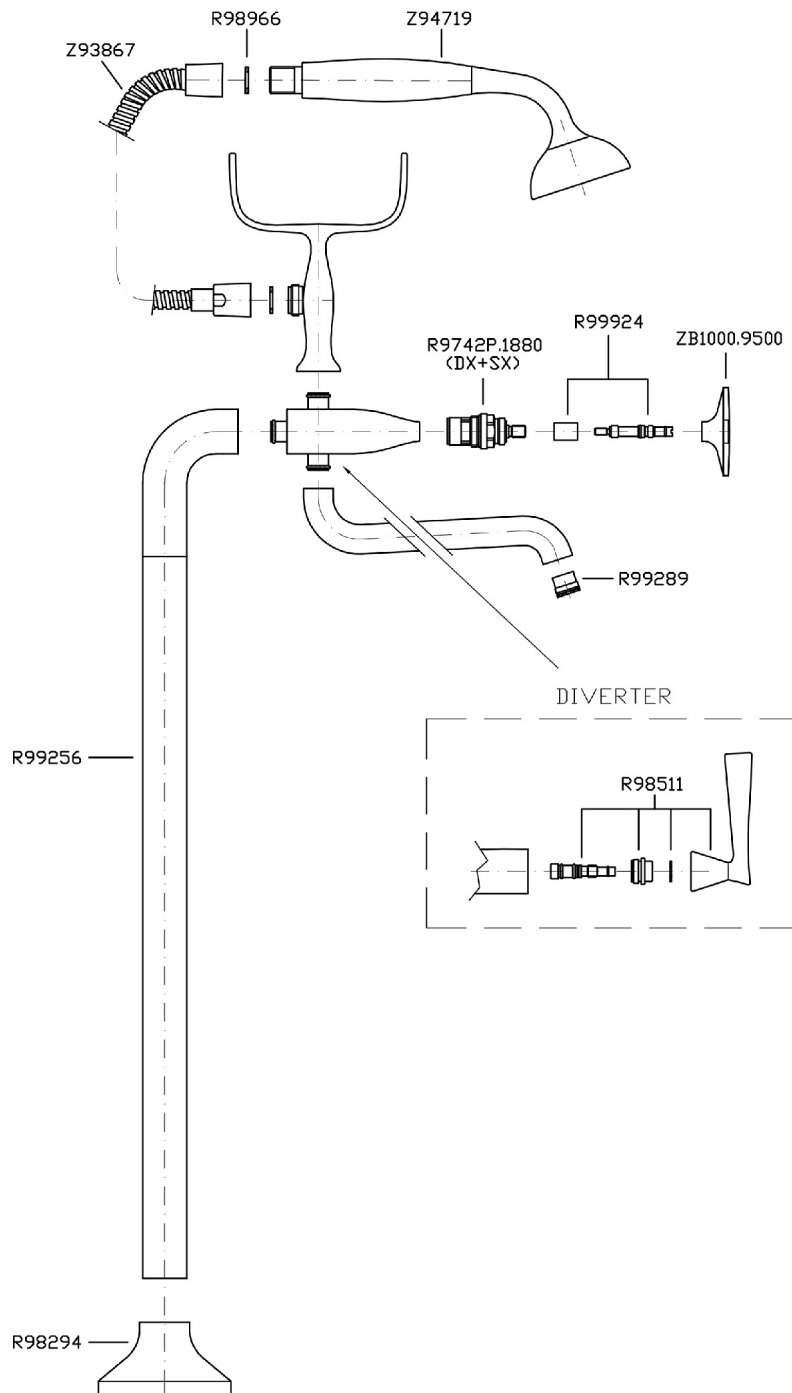

## BELLAGIO

ZB1247.1900

Free standing bath-shower mixer.

Free standing bath-shower mixer with shower set and pillars.  
Spout projection 11 9/16".  
Water flow restricted to 1.5 GPM (handshower).

R99657.1900

## BELLAGIO

ZB1247.1900 Disegno Complessivo / Overall Drawing

## BELLAGIO

ZB1247.1900 Esplosi / Exploded

### ZB1247.1900 Pesì e Misure / Weights and Sizes

Peso ( Kg ) Weight ( lb )	12,12 ( Kg )	26,719752 ( lb )
Volume ( dc3 ) - ( in3 )	87,01 ( dc3 )	0,005310 ( in3 )
h ( mm ) - ( in )	250 ( mm )	9,842525 ( in )
L1 ( mm ) - ( in )	400 ( mm )	15,74804 ( in )
L2 ( mm ) - ( in )	870 ( mm )	34,251987 ( in )