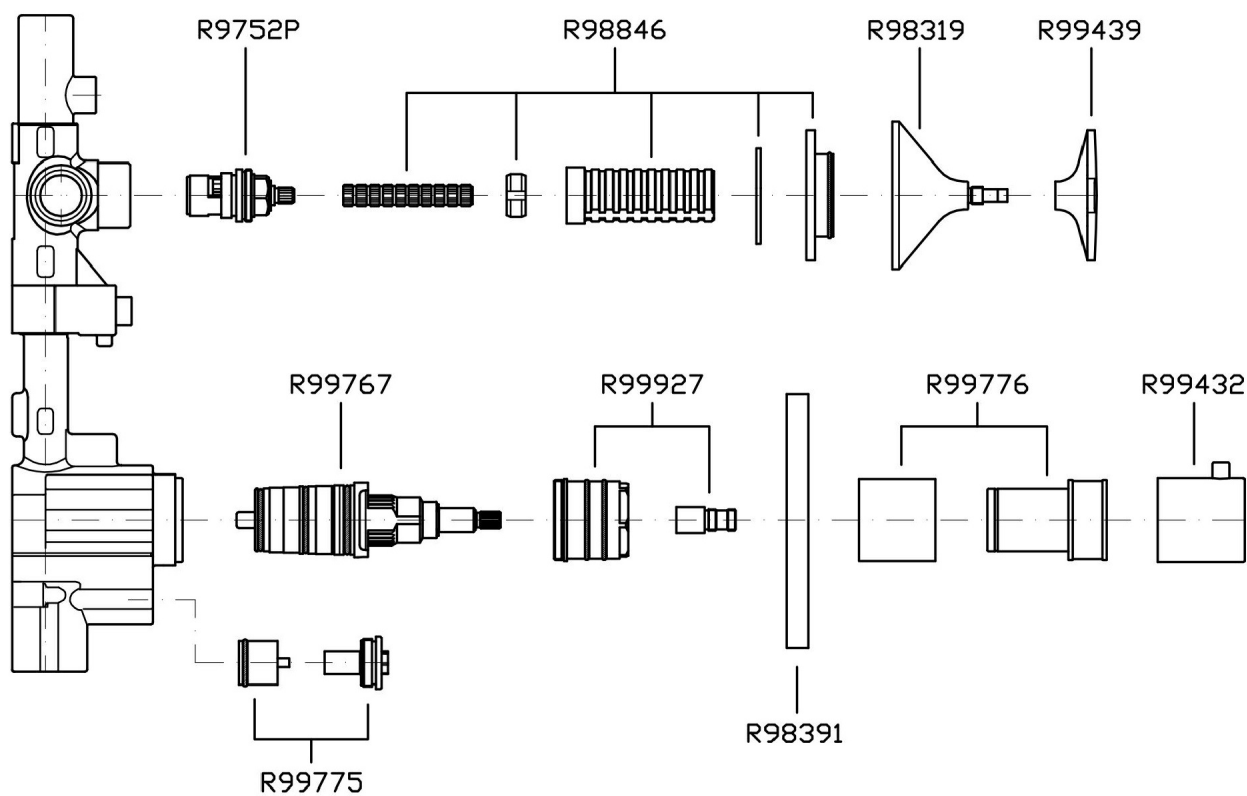

Brand ZUCCHETTI

Class

BELLAGIO

BELLAGIO

ZB1098.1900

Built-in thermostatic shower mixer with 3 volume controls.

$\frac{3}{4}$ " built-in thermostatic shower mixer with 3 volume controls.
7,6 GPM @ 43,5 PSI.

R99632.1900

Class

BELLAGIO

BELLAGIO

ZB1098.1900 Exploded

Brand ZUCCHETTI

Class

BELLAGIO

BELLAGIO

ZB1098.1900 Certifications

USA

IAPMO

BELLAGIO

ZB1098.1900 Weights and Sizes

Weight (lb)	3,28 (Kg)	7,231088 (lb)
Volume (dc3) - (in3)	11,01 (dc3)	0,000672 (in3)
h (mm) - (in)	90 (mm)	3,543309 (in)
L1 (mm) - (in)	335 (mm)	13,1889835 (in)
L2 (mm) - (in)	365 (mm)	14,3700865 (in)