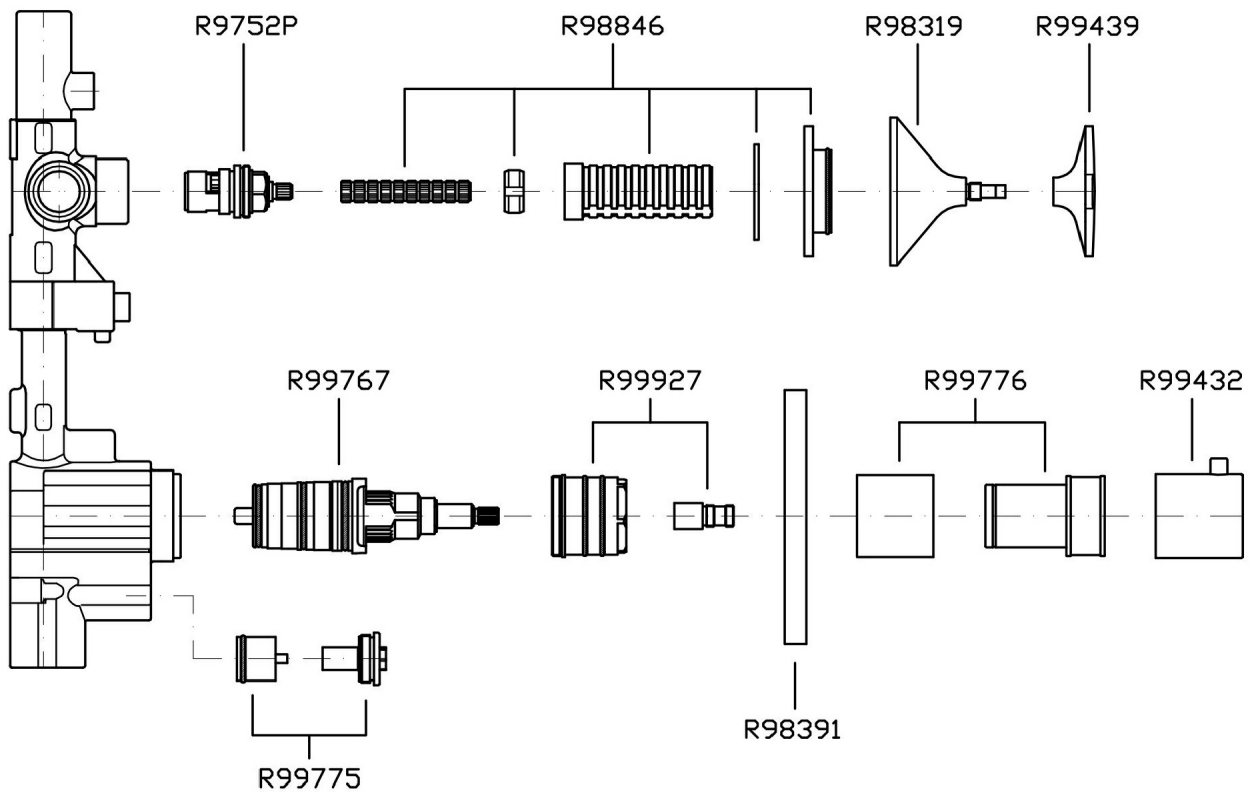

Class

BELLAGIO

BELLAGIO

ZB1091.1900 Overall Drawing

BELLAGIO

ZB1091.1900 Exploded

Brand ZUCCHETTI

Class

BELLAGIO

BELLAGIO

ZB1091.1900 Certifications

USA

IAPMO

BELLAGIO

ZB1091.1900 Weights and Sizes

Weight (lb)	2,64 (Kg)	5,820144 (lb)
Volume (dc3) - (in3)	11,01 (dc3)	0,000672 (in3)
h (mm) - (in)	90 (mm)	3,543309 (in)
L1 (mm) - (in)	335 (mm)	13,1889835 (in)
L2 (mm) - (in)	365 (mm)	14,3700865 (in)