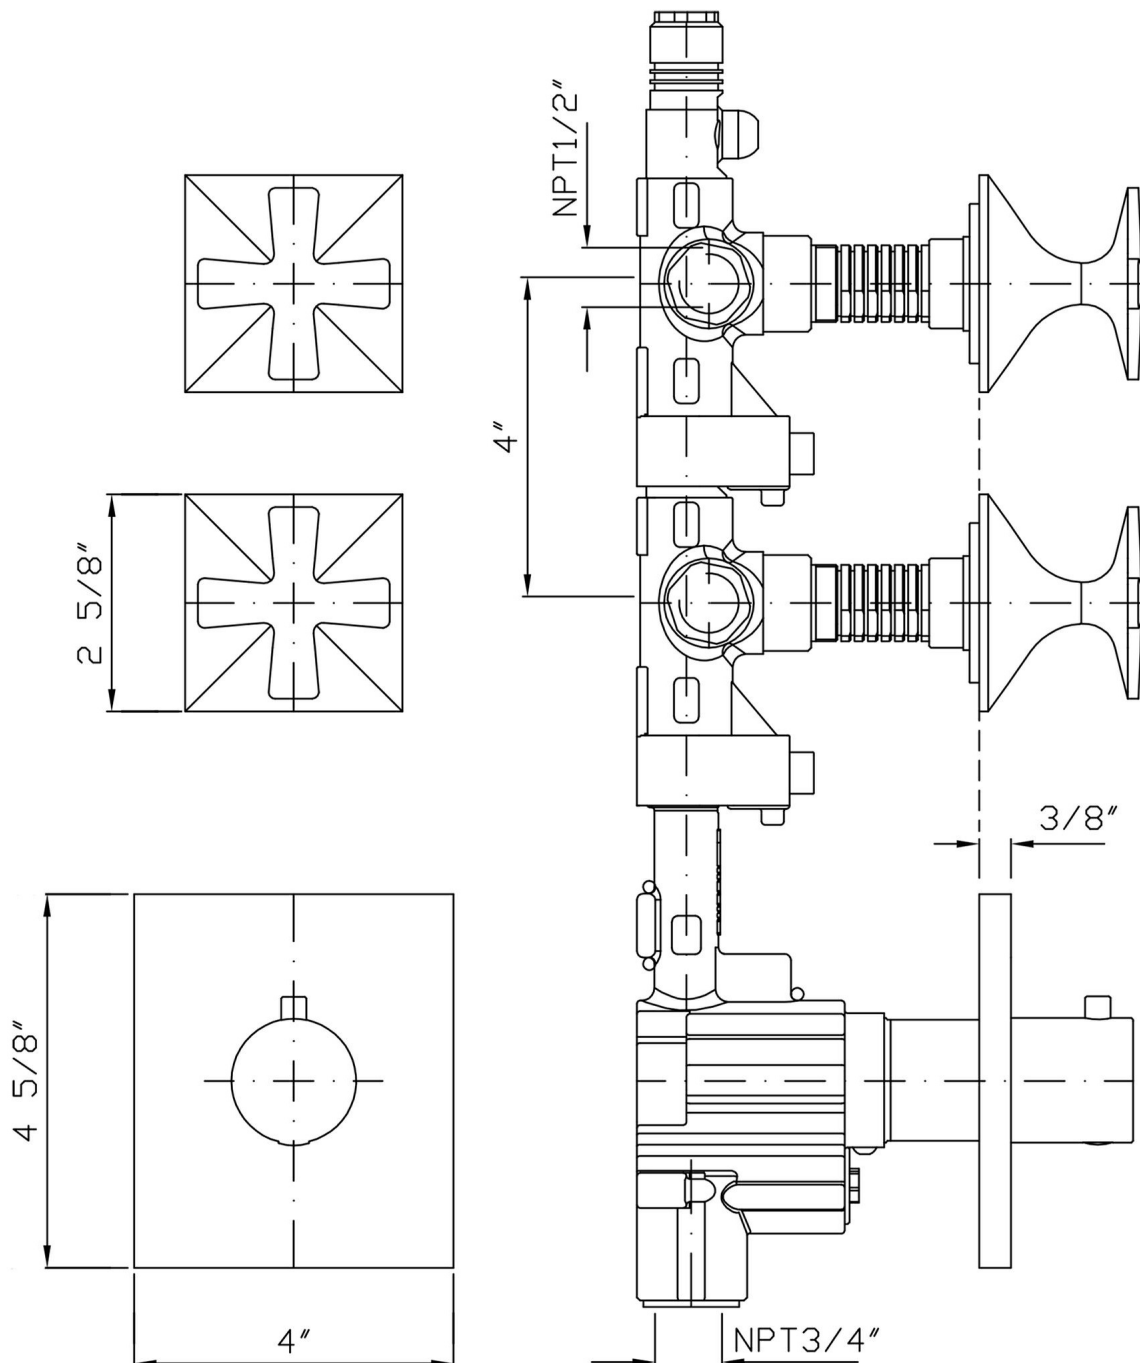

Class

BELLAGIO

BELLAGIO

ZB1091.1900 Overall Drawing

BELLAGIO

ZB1091.1900 Exploded

Brand ZUCCHETTI

Class

BELLAGIO

BELLAGIO

ZB1091.1900 Certifications

USA

IAPMO

BELLAGIO

ZB1091.1900 Weights and Sizes

Weight (lb)	2,64 (Kg)	5,820144 (lb)
Volume (dc3) - (in3)	11,01 (dc3)	0,000672 (in3)
h (mm) - (in)	90 (mm)	3,543309 (in)
L1 (mm) - (in)	335 (mm)	13,1889835 (in)
L2 (mm) - (in)	365 (mm)	14,3700865 (in)