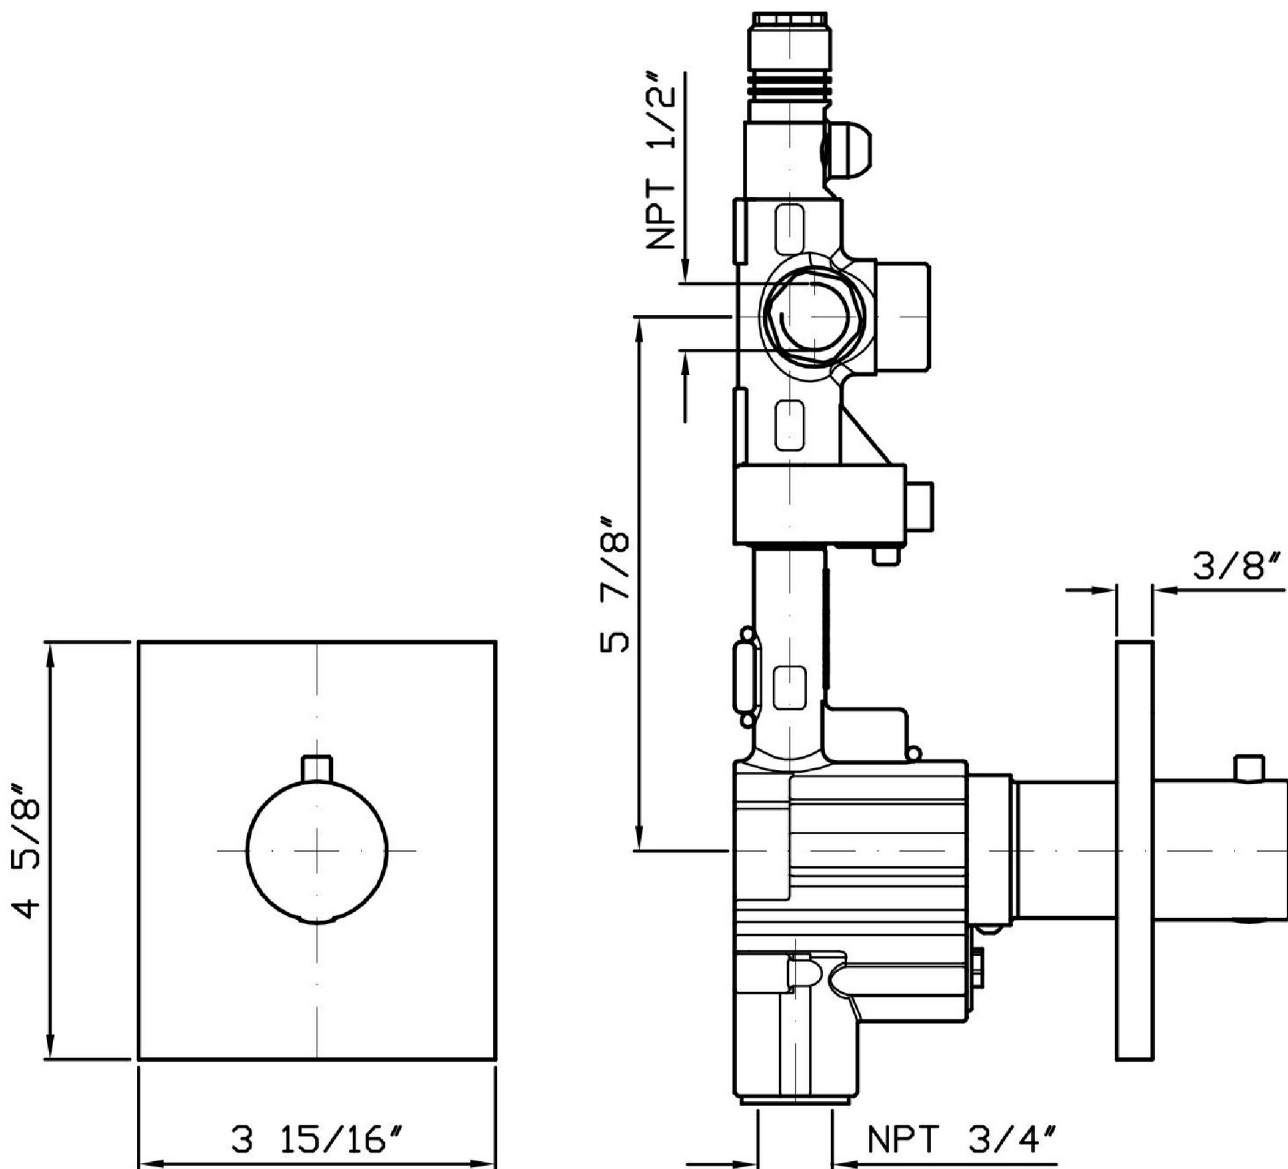

BELLAGIO

ZB1083.1901 Overall Drawing