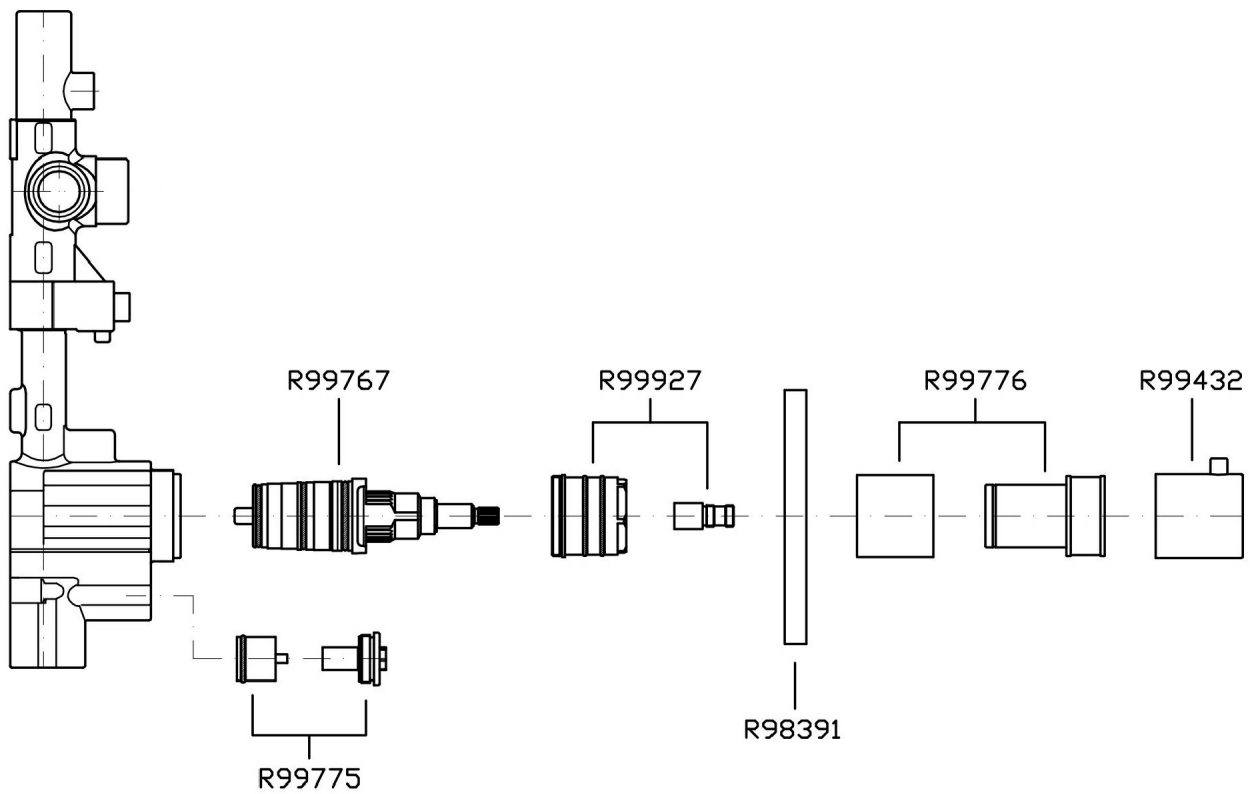

Brand ZUCCHETTI

Class

BELLAGIO

BELLAGIO

ZB1083.1901 Exploded