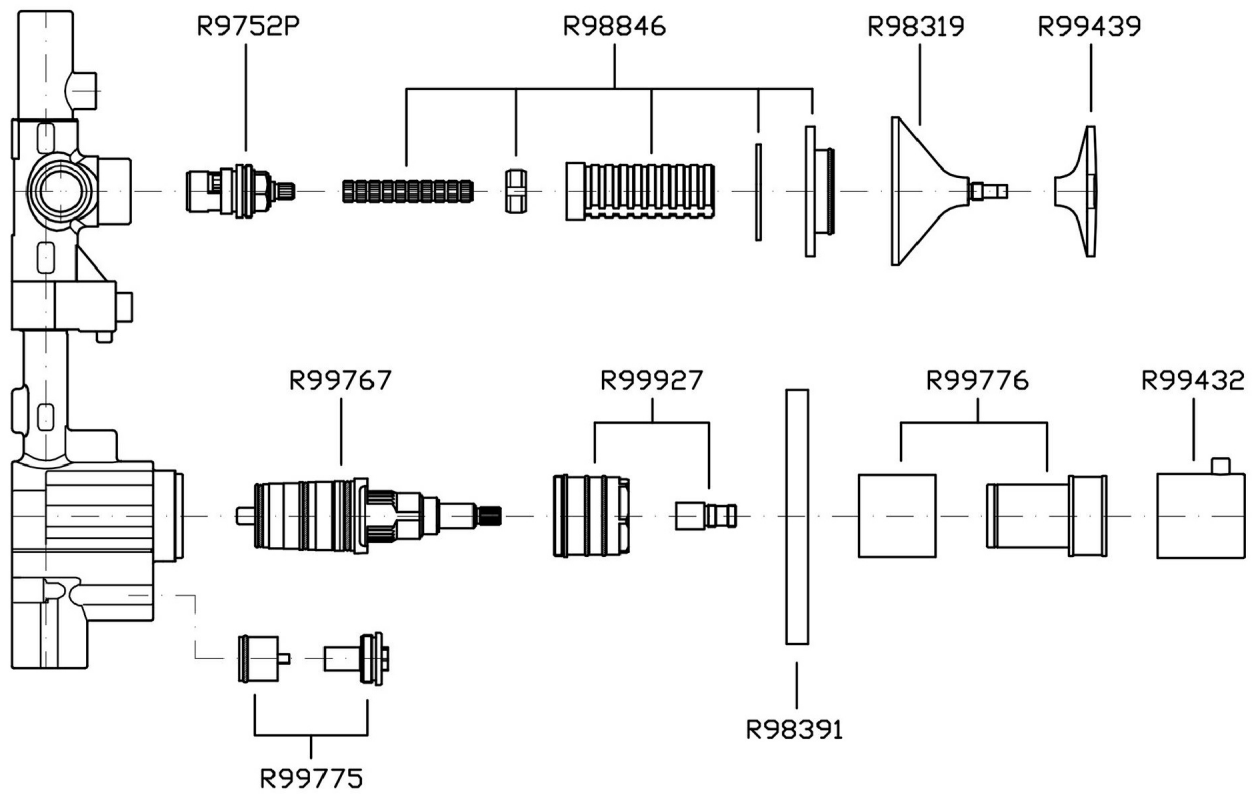

Brand ZUCCHETTI

Class

BELLAGIO

BELLAGIO

ZB1077.1900 Built-in thermostatic shower mixer with volume control.

$\frac{3}{4}$ " built-in thermostatic shower mixer with volume control.
8 GPM @ 43,5 PSI

R99630.1900

Rough-in

Finishes

Chrome

Brand ZUCCHETTI

Class

BELLAGIO

BELLAGIO

ZB1077.1900 Overall Drawing

Brand ZUCCHETTI

Class

BELLAGIO

BELLAGIO

ZB1077.1900 Exploded

Brand ZUCCHETTI

Class

BELLAGIO

BELLAGIO

ZB1077.1900 Certifications

USA

IAPMO

BELLAGIO

ZB1077.1900 Weights and Sizes

Weight (lb)	2,2 (Kg)	4,85012 (lb)
Volume (dc3) - (in3)	11,01 (dc3)	0,000672 (in3)
h (mm) - (in)	90 (mm)	3,543309 (in)
L1 (mm) - (in)	335 (mm)	13,1889835 (in)
L2 (mm) - (in)	365 (mm)	14,3700865 (in)