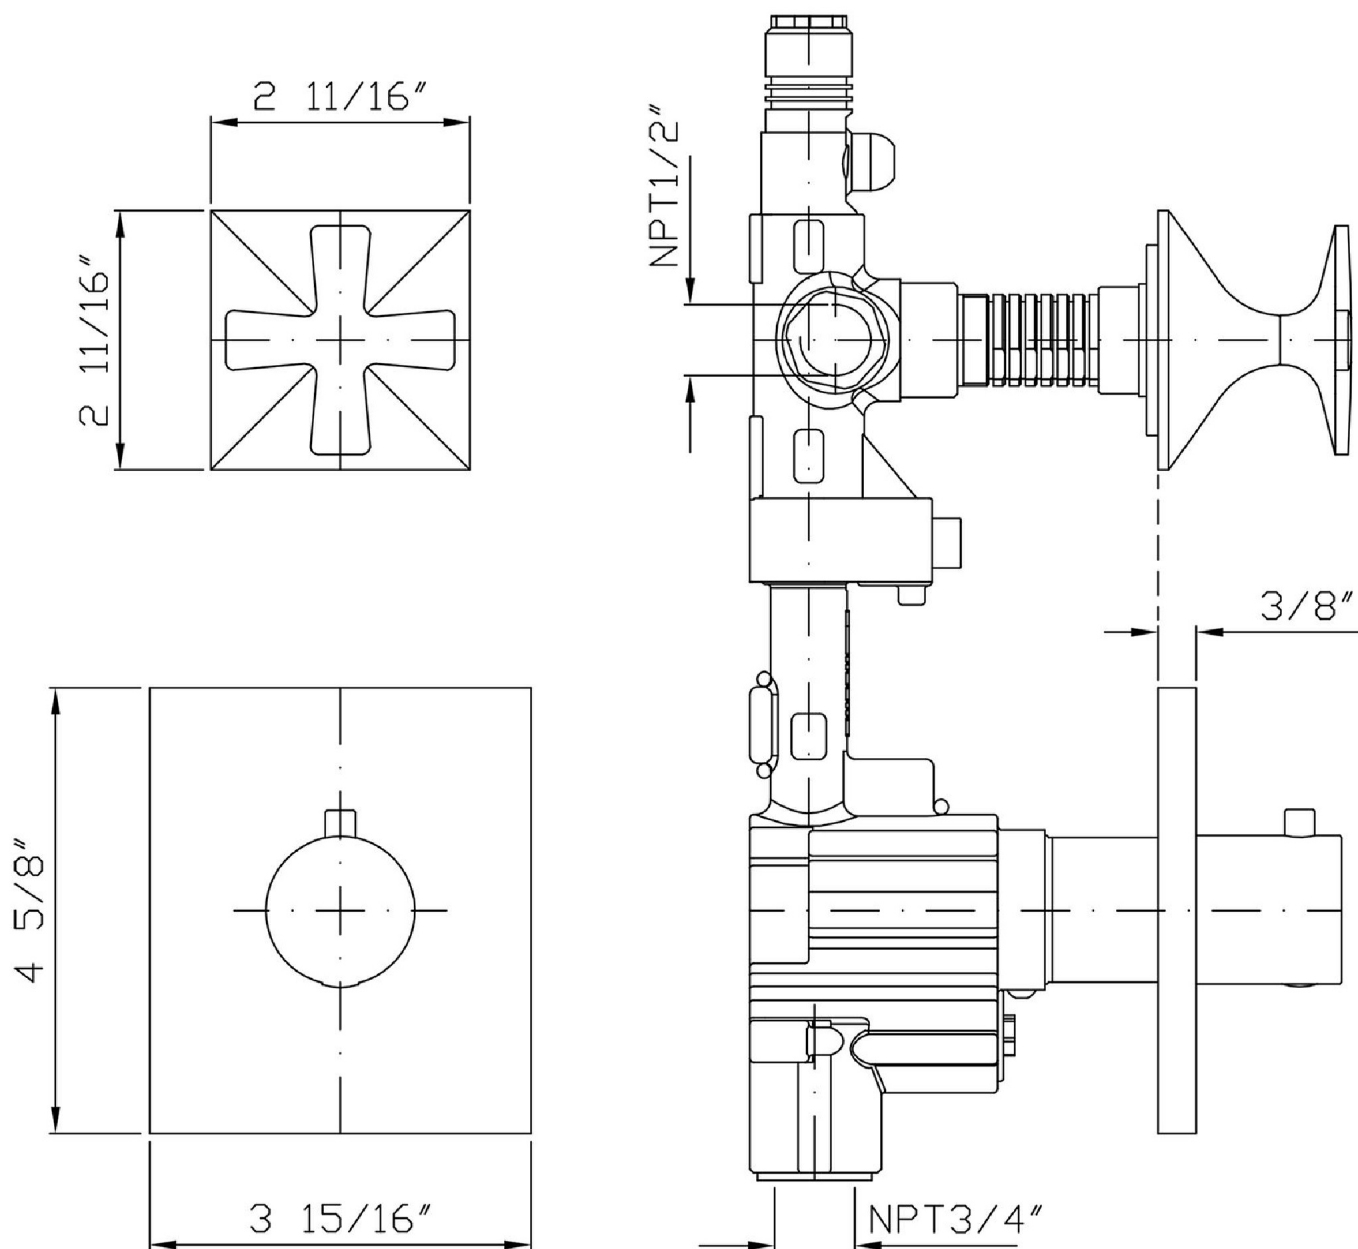

Brand ZUCCHETTI

Class

BELLAGIO

BELLAGIO

ZB1077.1900 Overall Drawing