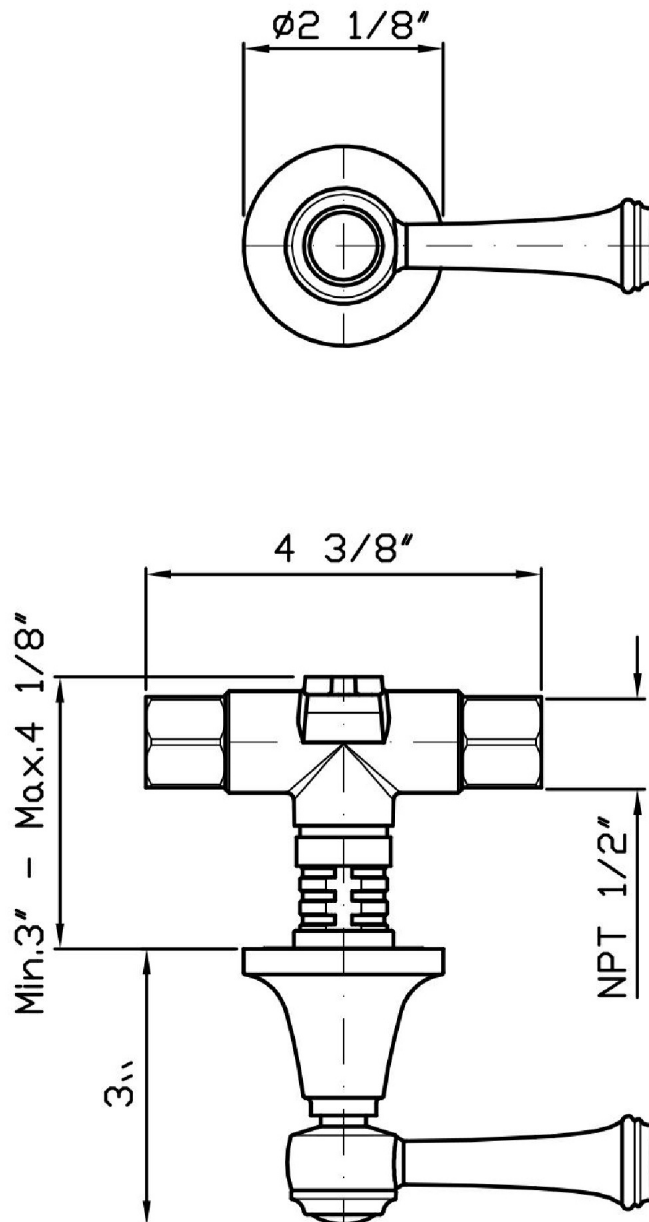

AGORÀ

ZAM729.1900 Overall Drawing