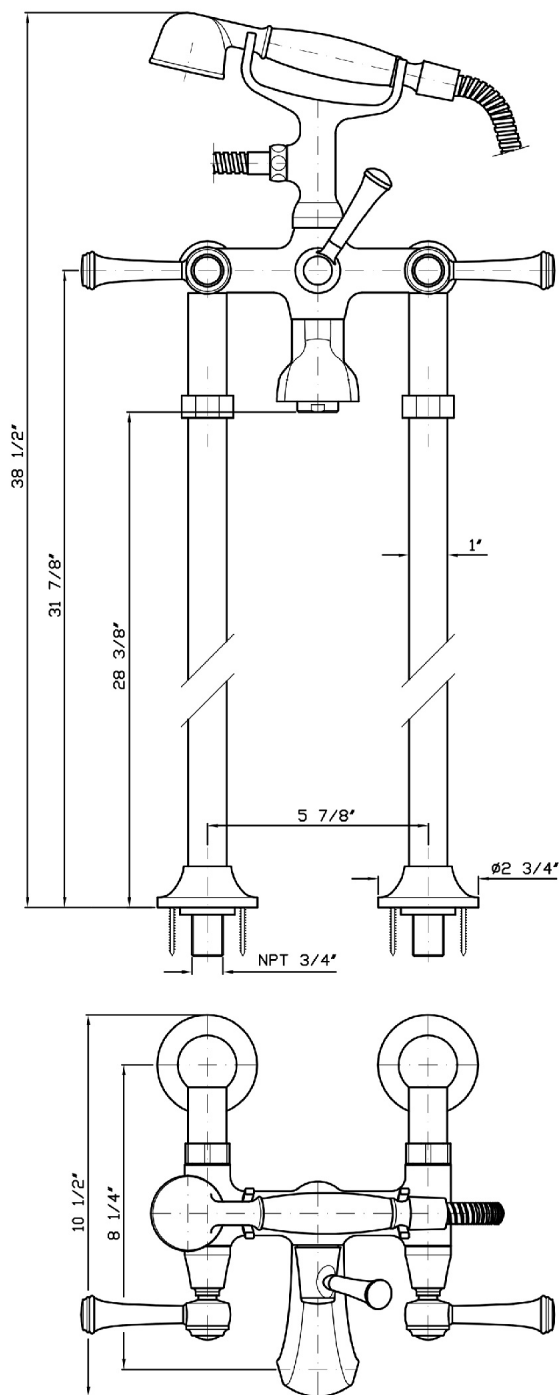

AGORÀ

ZAM278.1900

Free standing bath-shower mixer.

Free standing bath-shower mixer with shower set and pillars.
Spout projection 8 1/4".
Water flow restricted to 2,4 GPM (handshower)

Finiture / Finishes

Chrome

Polished Nickel

C8

Gold

C40

Brushed Gold

C41

AGORÀ

ZAM278.1900 Disegno Complessivo / Overall Drawing

AGORÀ

ZAM278.1900 Certificazioni / Certifications

USA

CSA

AGORÀ

ZAM278.1900 Pesì e Misure / Weights and Sizes

Peso (Kg) Weight (lb)	9,8 (Kg)	21,60508 (lb)
Volume (dc3) - (in3)	53,39 (dc3)	0,003258 (in3)
h (mm) - (in)	215 (mm)	8,4645715 (in)
L1 (mm) - (in)	260 (mm)	10,236226 (in)
L2 (mm) - (in)	955 (mm)	37,5984455 (in)