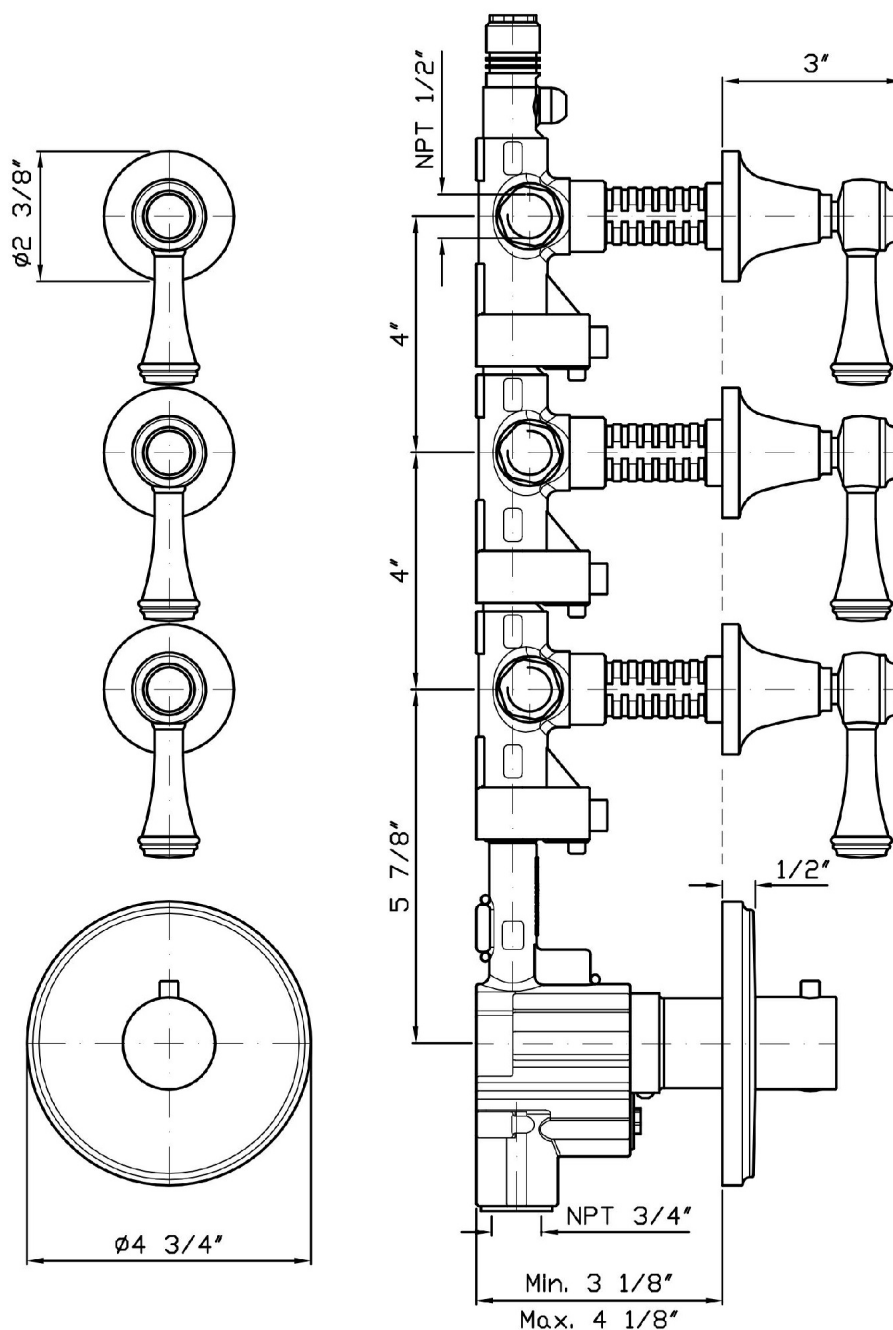

## AGORÀ

ZAM098.1900 Overall Drawing

Brand ZUCCHETTI

Class

AGORÀ

## AGORÀ

ZAM098.1900 Weights and Sizes

Weight ( lb )	3,1 ( Kg )	6,83426 ( lb )
Volume ( dc3 ) - ( in3 )	11,01 ( dc3 )	0,000672 ( in3 )
h ( mm ) - ( in )	90 ( mm )	3,543309 ( in )
L1 ( mm ) - ( in )	335 ( mm )	13,1889835 ( in )
L2 ( mm ) - ( in )	365 ( mm )	14,3700865 ( in )