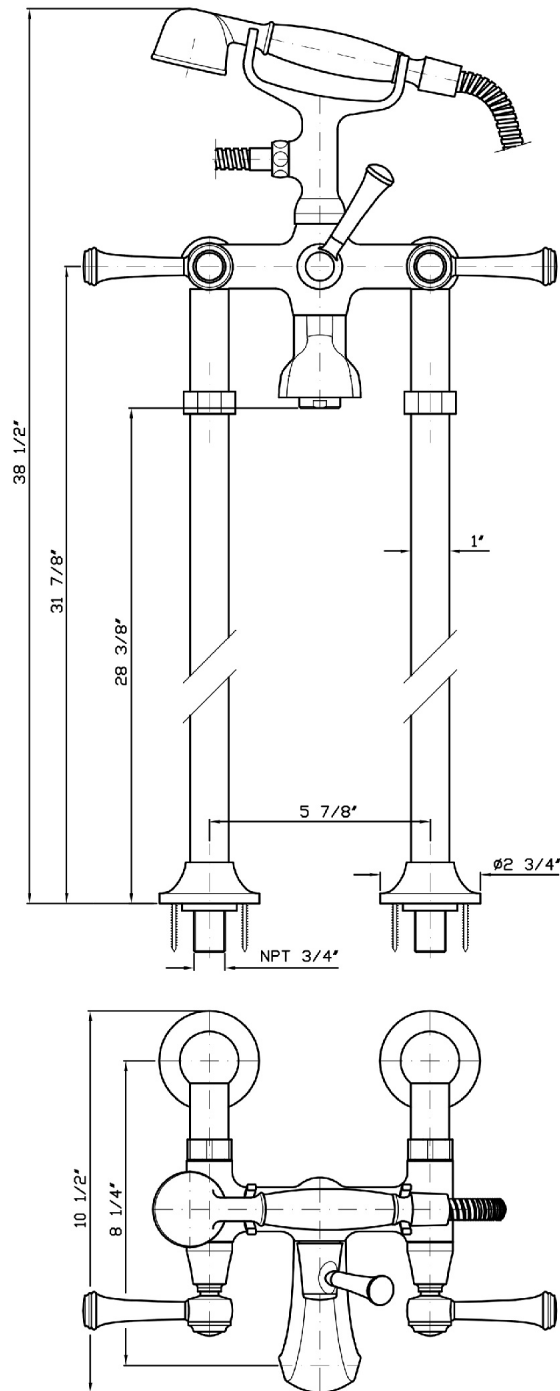

AGORÀ

ZAL278.1900

Free standing bath-shower mixer.

Free standing bath-shower mixer with shower set and pillars.
Spout projection 8 1/4".
Water flow restricted to 2,4 GPM (handshower)

Finiture / Finishes

Chrome

Polished Nickel

C8

Gold

C40

Brushed Gold

C41

AGORÀ

ZAL278.1900 Disegno Complessivo / Overall Drawing

ZAL278.1900 Pesì e Misure / Weights and Sizes

Peso (Kg) Weight (lb)	9,95 (Kg)	21,93577 (lb)
Volume (dc3) - (in3)	53,39 (dc3)	0,003258 (in3)
h (mm) - (in)	215 (mm)	8,4645715 (in)
L1 (mm) - (in)	260 (mm)	10,236226 (in)
L2 (mm) - (in)	955 (mm)	37,5984455 (in)