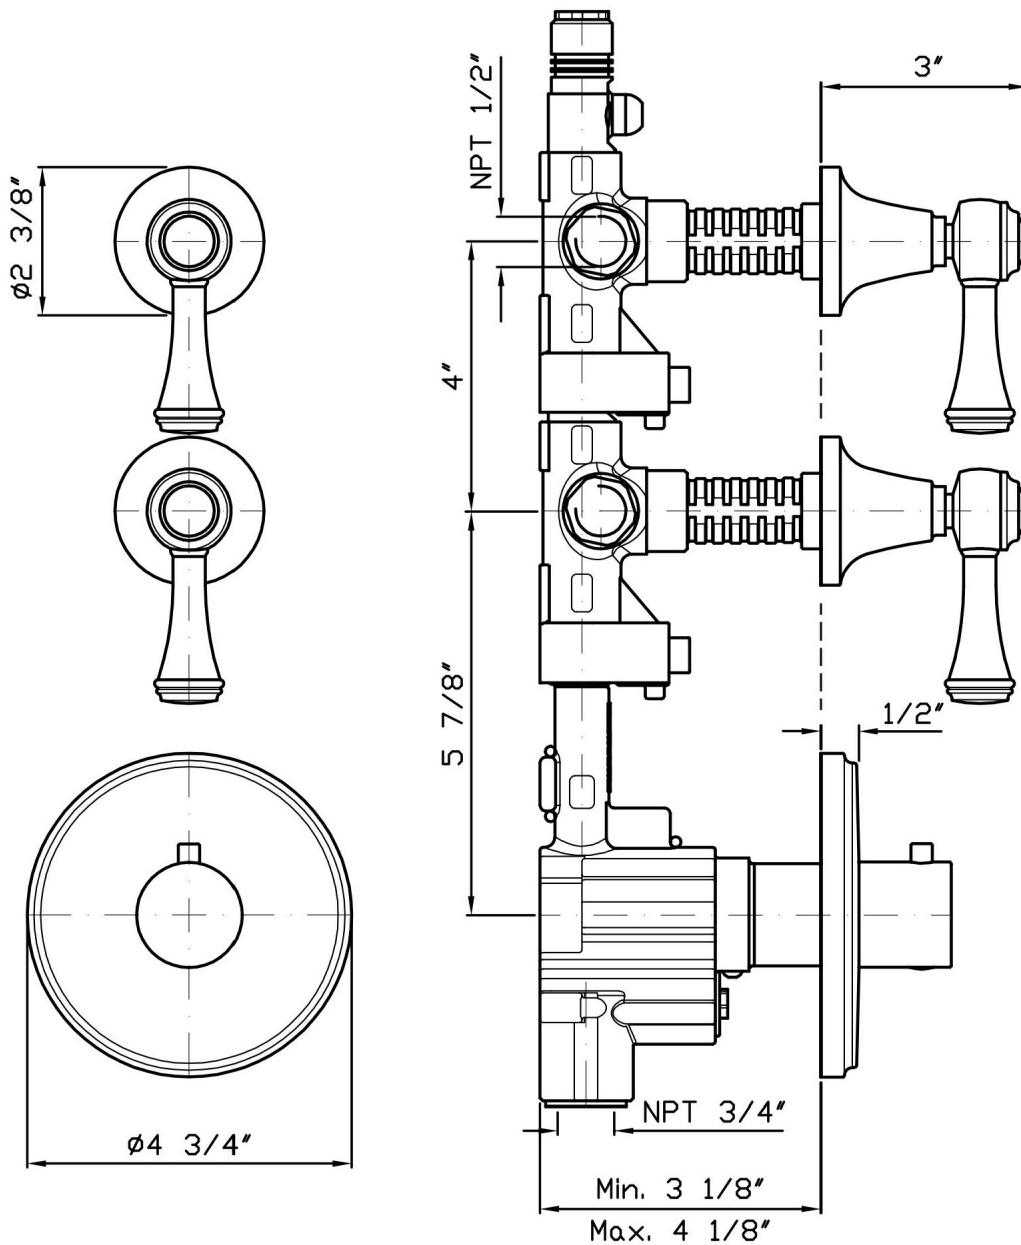

## AGORÀ

ZAL091.1900

Built-in thermostatic shower mixer with 2 volume controls.

3/4" built-in thermostatic shower mixer with 2 volume controls.  
7,74 GPM @ 43,5 PSI

R99631.1900

Rough-in

## AGORÀ

ZAL091.1900 Overall Drawing

Brand ZUCCHETTI

Class

AGORÀ

## AGORÀ

ZAL091.1900 Weights and Sizes

Weight ( lb )	2,9 ( Kg )	6,39334 ( lb )
Volume ( dc3 ) - ( in3 )	11,01 ( dc3 )	0,000672 ( in3 )
h ( mm ) - ( in )	90 ( mm )	3,543309 ( in )
L1 ( mm ) - ( in )	335 ( mm )	13,1889835 ( in )
L2 ( mm ) - ( in )	365 ( mm )	14,3700865 ( in )