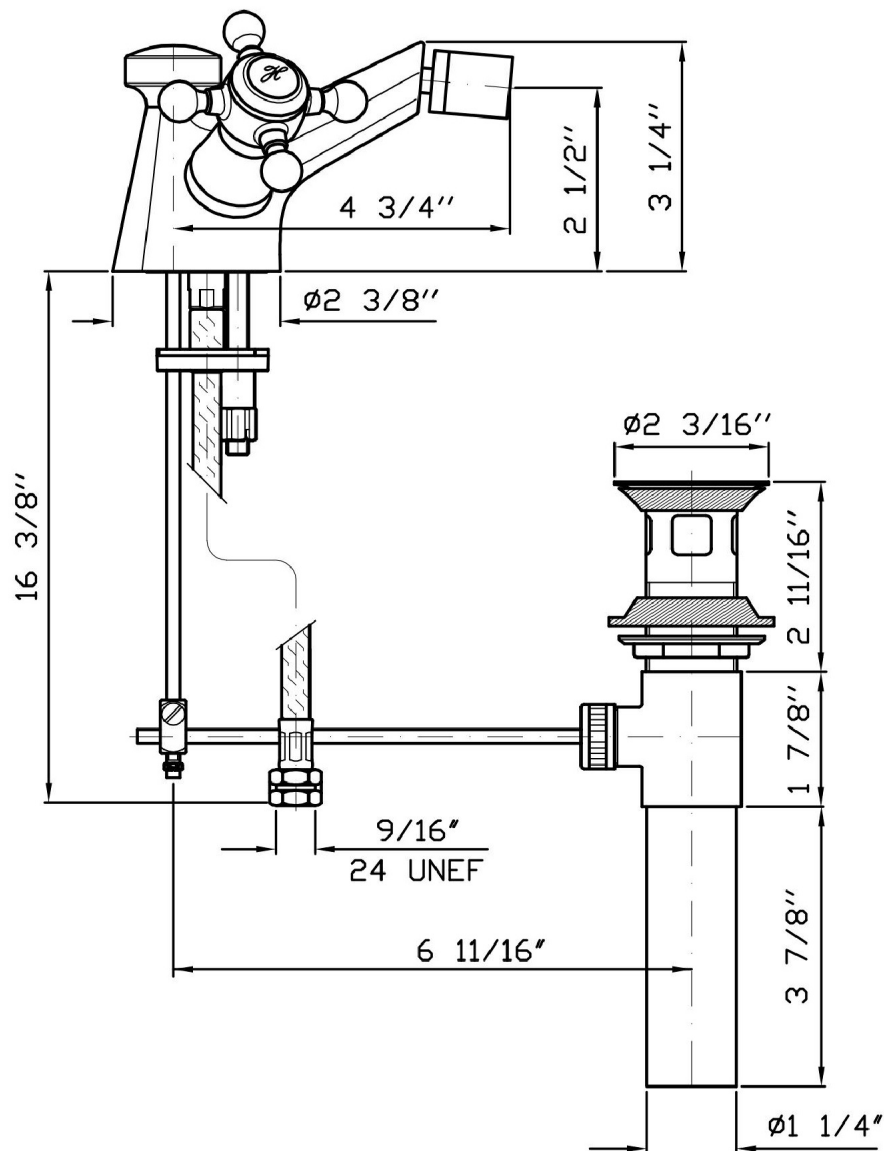

Brand ZUCCHETTI

Class

AGORÀ

AGORÀ

ZAG605.1880 Single hole bidet mixer.

Single hole bidet mixer with aerator, pop-up waste, flexible hoses.

Finishes

Chrome

Polished Nickel

C8

Gold

C40

Brushed Gold

C41

AGORÀ

ZAG605.1880 Overall Drawing

Brand ZUCCHETTI

Class

AGORÀ

AGORÀ

ZAG605.1880 Weights and Sizes

Weight (lb)	2,8 (Kg)	6,17288 (lb)
Volume (dc3) - (in3)	12,27 (dc3)	0,000749 (in3)
h (mm) - (in)	150 (mm)	5,905515 (in)
L1 (mm) - (in)	250 (mm)	9,842525 (in)
L2 (mm) - (in)	327 (mm)	12,8740227 (in)