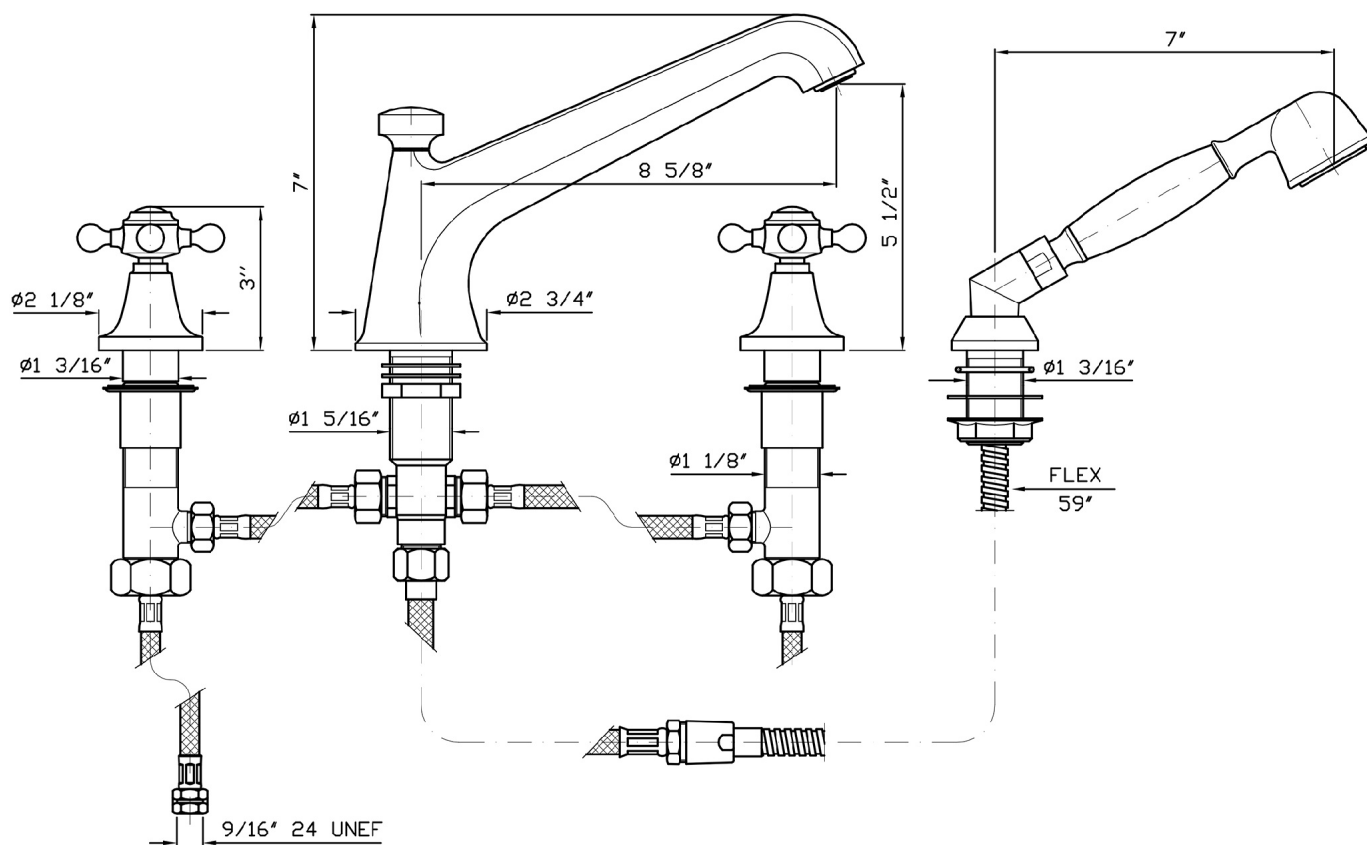

AGORÀ

ZAG486.1950 4 hole bath-mixer

4 hole bath-mixer, spout with diverter, pull out shower Z9472P.C, 59" flexible hose.
Spout projection 8 5/8".
Water flow restricted to 2,4 GPM (handshower).

Finiture / Finishes

ZAG486.1950 Disegno Complessivo / Overall Drawing

AGORÀ

ZAG486.1950 Certificazioni / Certifications

USA

CSA

AGORÀ

ZAG486.1950 Pesì e Misure / Weights and Sizes

Peso (Kg) Weight (lb)	5,75 (Kg)	12,67645 (lb)
Volume (dc3) - (in3)	13,34 (dc3)	0,000814 (in3)
h (mm) - (in)	90 (mm)	3,543309 (in)
L1 (mm) - (in)	285 (mm)	11,2204785 (in)
L2 (mm) - (in)	520 (mm)	20,472452 (in)