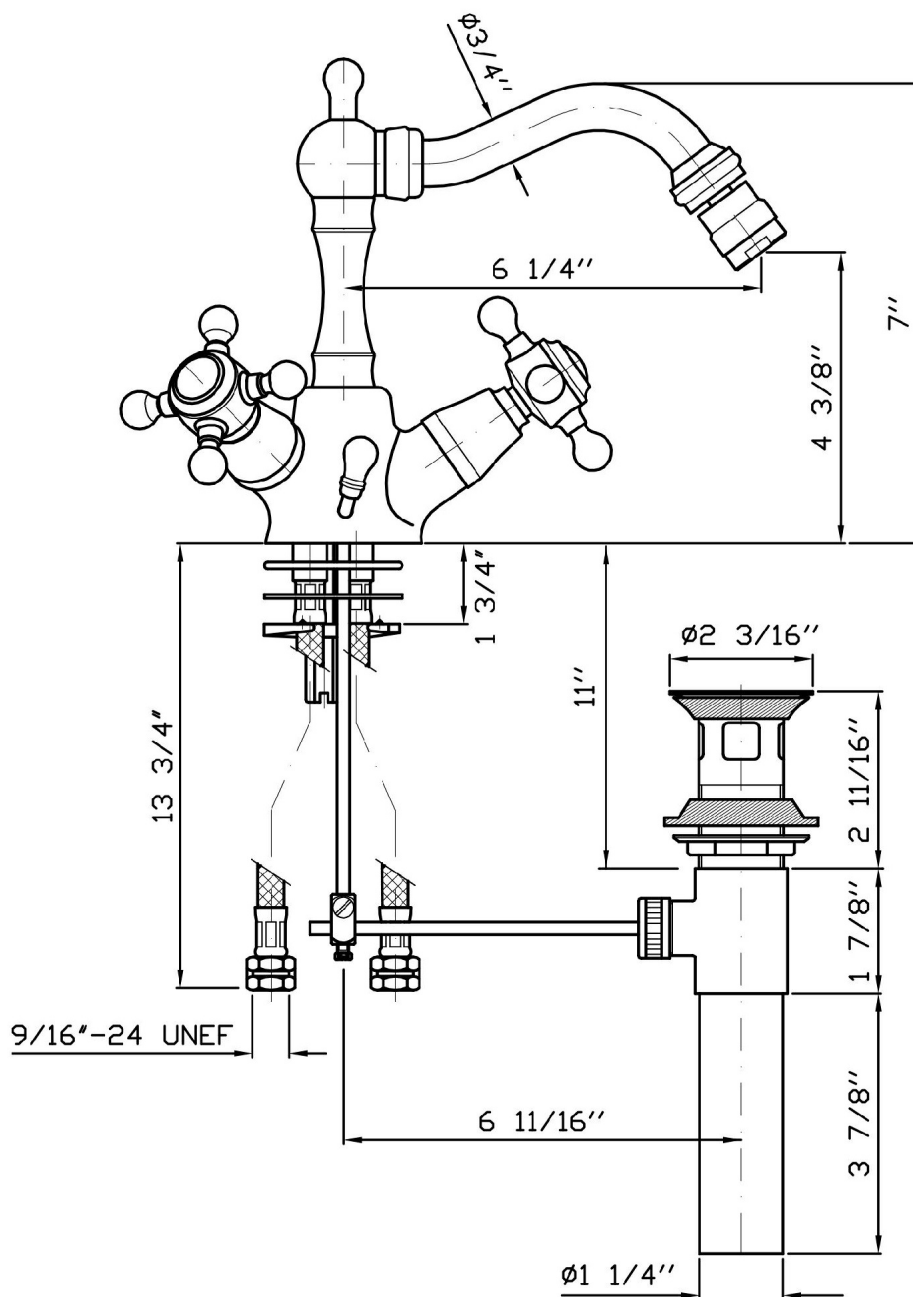

Brand ZUCCHETTI

Class

AGORÀ

AGORÀ

ZAG364.1880

Single hole bidet mixer with fixed spout.

Single hole bidet mixer with fixed spout, aerator, 1 ¼" pop-up waste, flexible pipes.

Finishes

ZAG364.1880 Overall Drawing

Brand ZUCCHETTI

Class

AGORÀ

AGORÀ

ZAG364.1880 Exploded

Brand ZUCCHETTI

Class

AGORÀ

AGORÀ

ZAG364.1880 Weights and Sizes

Weight (lb)	3,1 (Kg)	6,83426 (lb)
Volume (dc3) - (in3)	7,5 (dc3)	0,000458 (in3)
h (mm) - (in)	90 (mm)	3,543309 (in)
L1 (mm) - (in)	250 (mm)	9,842525 (in)
L2 (mm) - (in)	333 (mm)	13,1102433 (in)