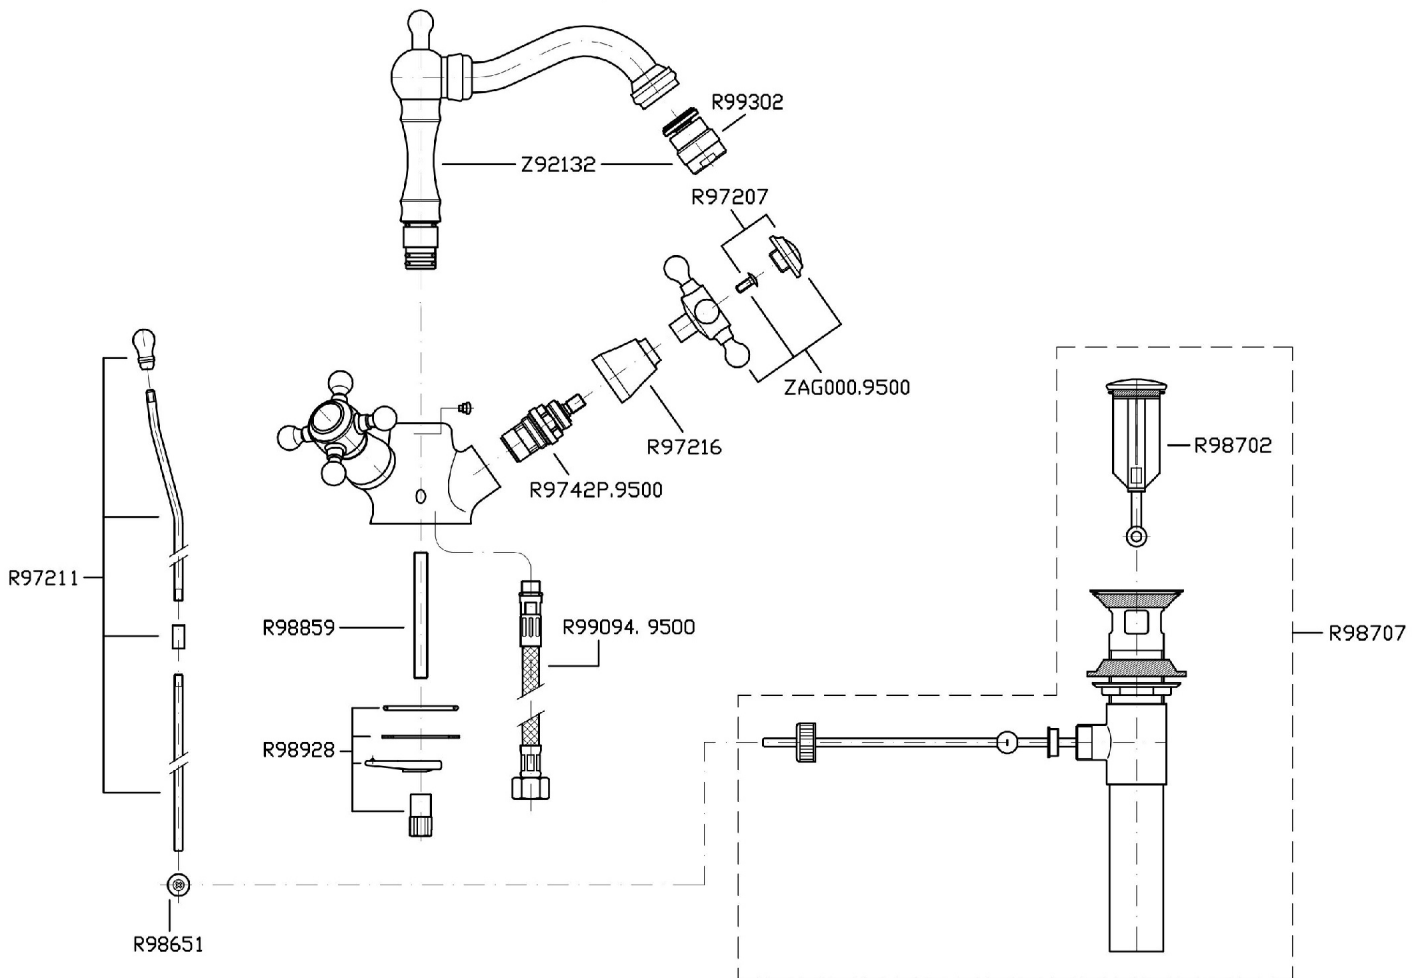

Brand ZUCCHETTI

Class

AGORÀ

AGORÀ

ZAG364.1880

Single hole bidet mixer with fixed spout.

Single hole bidet mixer with fixed spout, aerator, 1 ¼" pop-up waste, flexible pipes.

Finishes

ZAG364.1880 Overall Drawing

Brand ZUCCHETTI

Class

AGORÀ

AGORÀ

ZAG364.1880 Exploded

Brand ZUCCHETTI

Class

AGORÀ

AGORÀ

ZAG364.1880 Weights and Sizes

Weight (lb)	3,1 (Kg)	6,83426 (lb)
Volume (dc3) - (in3)	7,5 (dc3)	0,000458 (in3)
h (mm) - (in)	90 (mm)	3,543309 (in)
L1 (mm) - (in)	250 (mm)	9,842525 (in)
L2 (mm) - (in)	333 (mm)	13,1102433 (in)