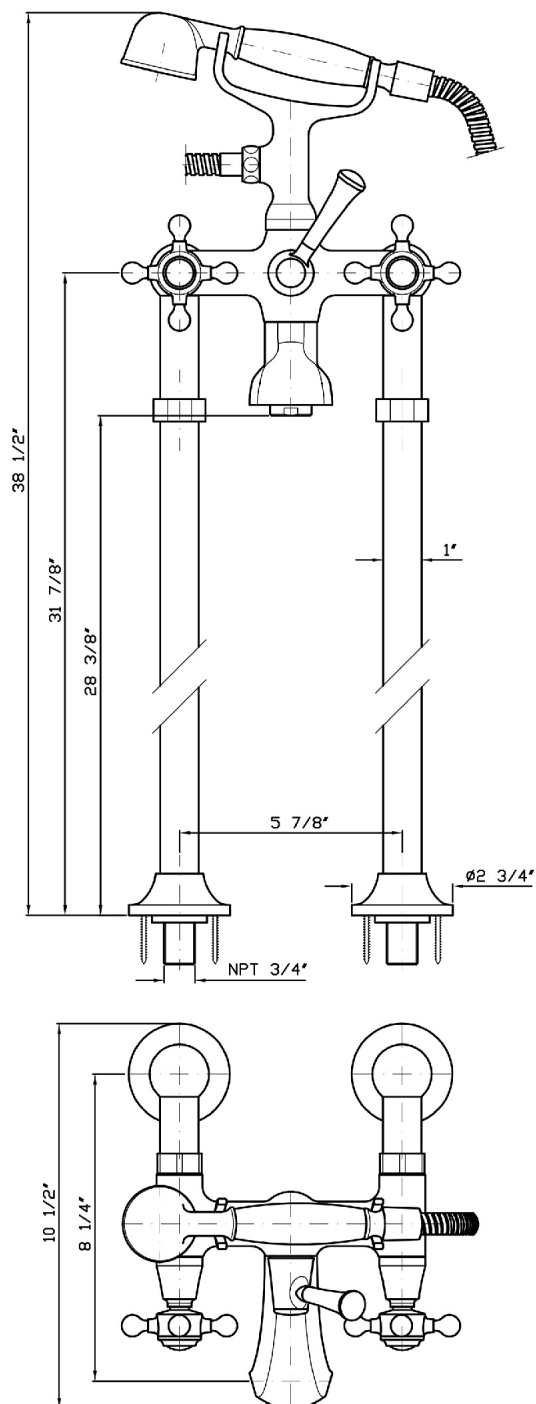

AGORÀ

ZAG278.1900

Free standing bath-shower mixer.

Free standing bath-shower mixer with shower set and pillars.
Spout projection 8 1/4".
Water flow restricted to 2,4 GPM (handshower).

Finiture / Finishes

Chrome

Polished Nickel

C8

Gold

C40

Brushed Gold

C41

AGORÀ

ZAG278.1900 Disegno Complessivo / Overall Drawing

AGORÀ

ZAG278.1900 Certificazioni / Certifications

USA

CSA

AGORÀ

ZAG278.1900 Pesì e Misure / Weights and Sizes

Peso (Kg) Weight (lb)	9,56 (Kg)	21,075976 (lb)
Volume (dc3) - (in3)	53,39 (dc3)	0,003258 (in3)
h (mm) - (in)	215 (mm)	8,4645715 (in)
L1 (mm) - (in)	260 (mm)	10,236226 (in)
L2 (mm) - (in)	955 (mm)	37,5984455 (in)