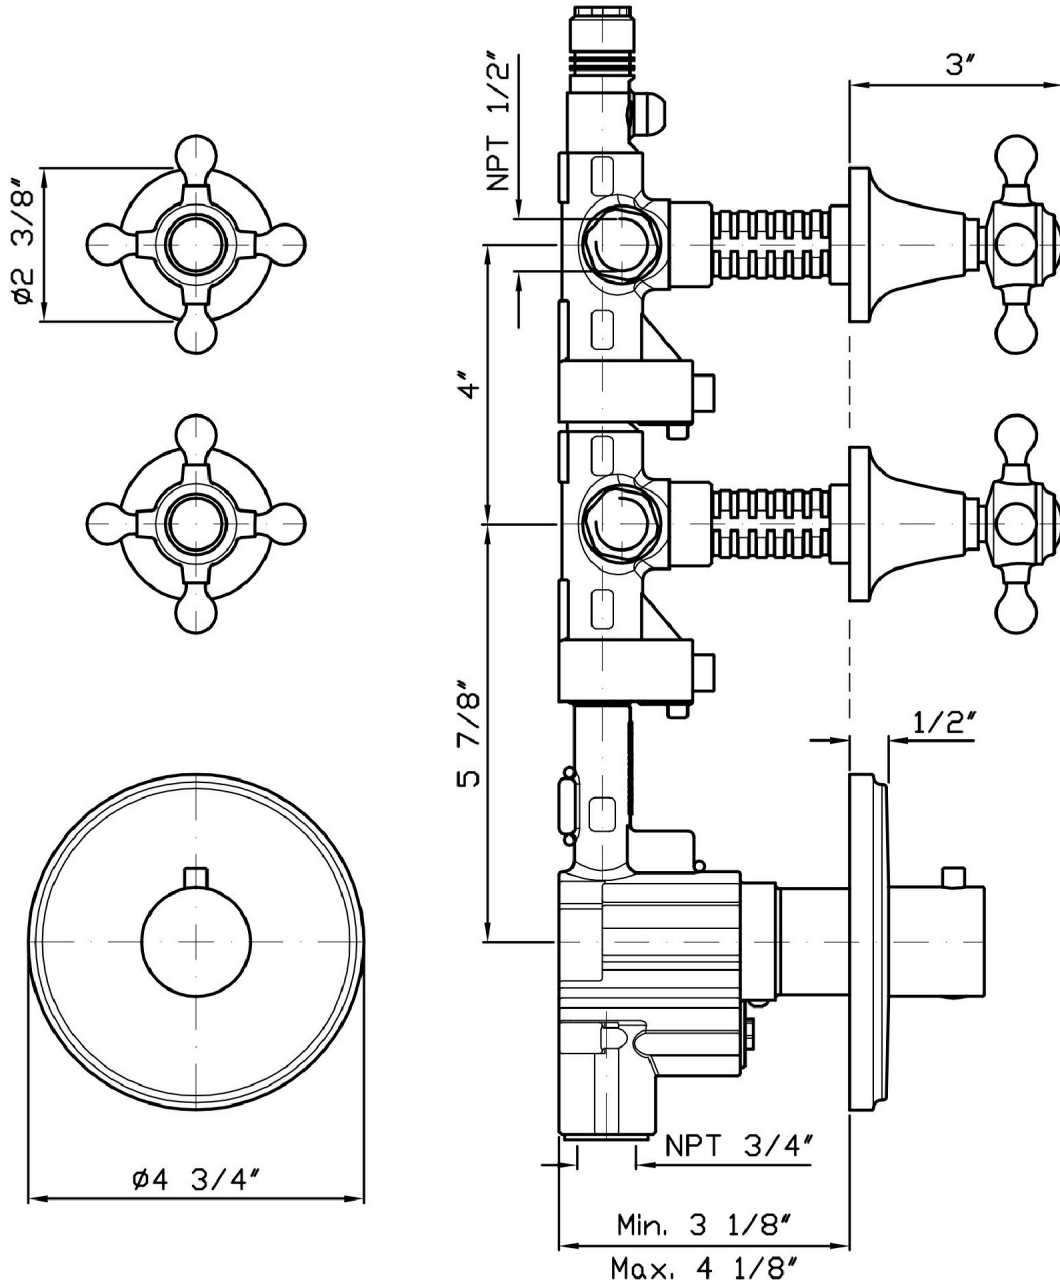

AGORÀ

ZAG091.1900 Overall Drawing