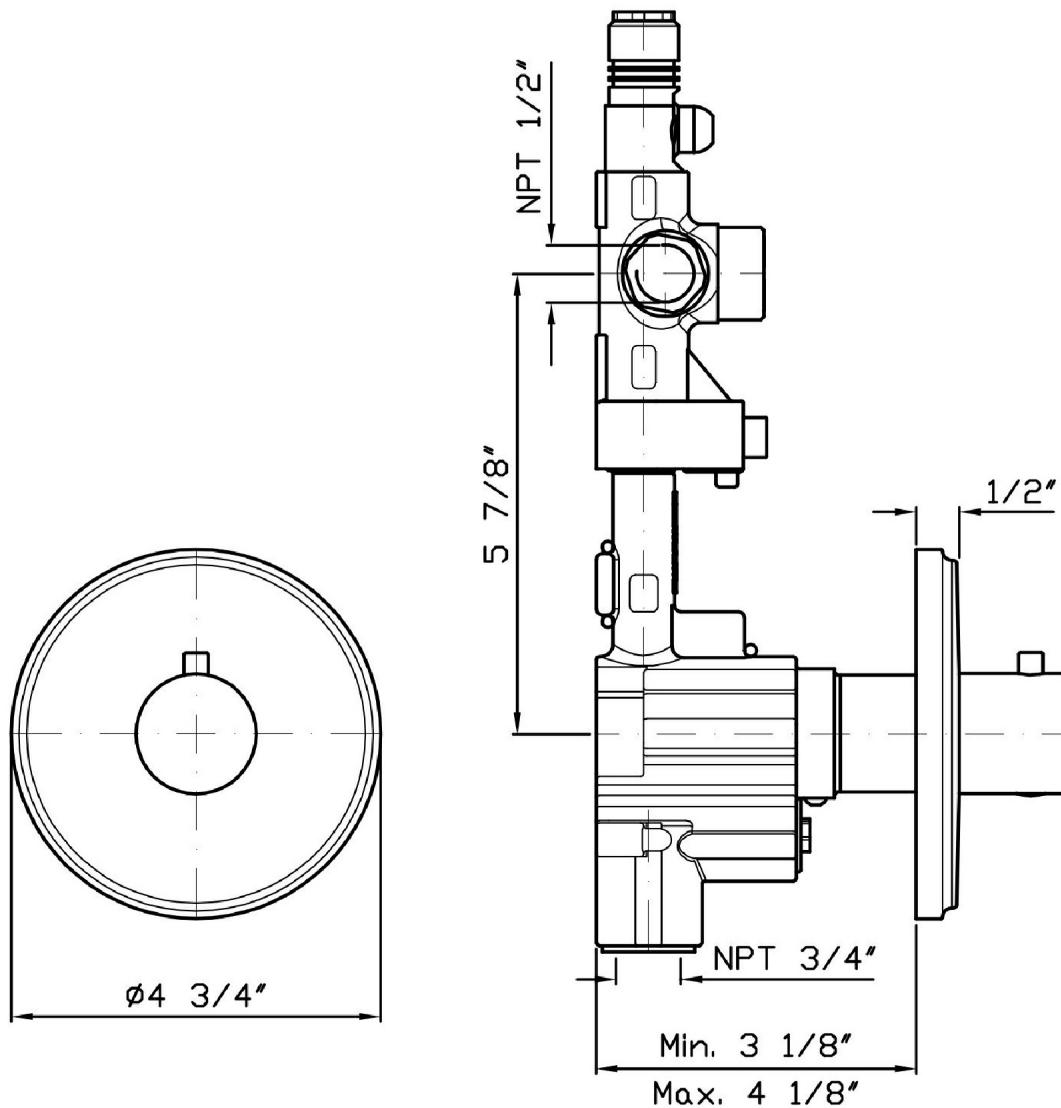

C41

Brand ZUCCHETTI

Class

AGORÀ

AGORÀ

ZAG083.1901 Overall Drawing

Brand ZUCCHETTI

Class

AGORÀ

AGORÀ

ZAG083.1901 Weights and Sizes

Weight (lb)	2 (Kg)	4,4092 (lb)
Volume (dc3) - (in3)	11,01 (dc3)	0,000672 (in3)
h (mm) - (in)	90 (mm)	3,543309 (in)
L1 (mm) - (in)	335 (mm)	13,1889835 (in)
L2 (mm) - (in)	365 (mm)	14,3700865 (in)