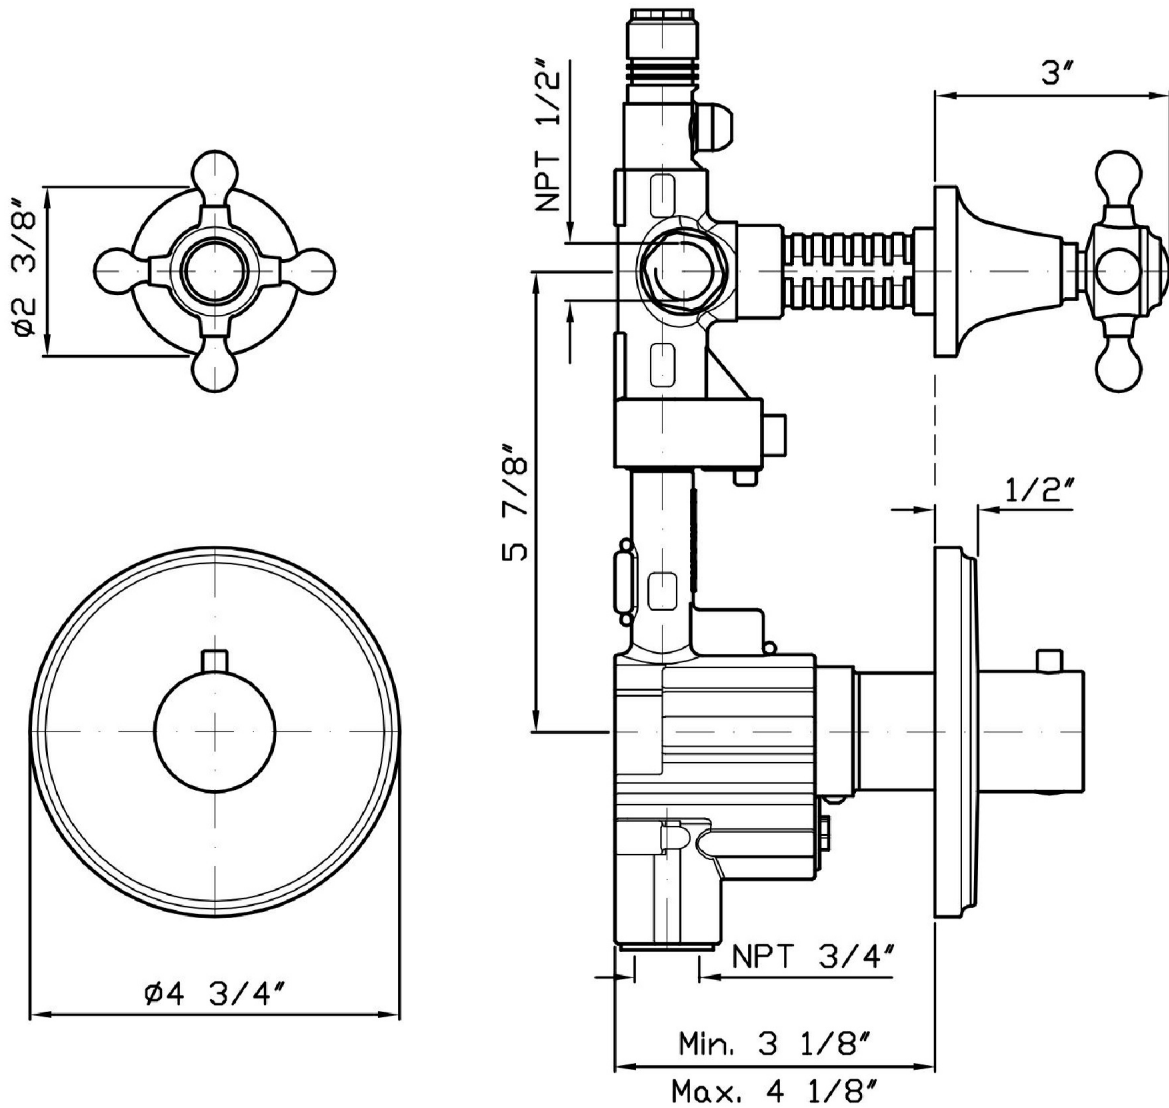

Brand ZUCCHETTI

Class

AGORÀ

AGORÀ

ZAG077.1900 Overall Drawing