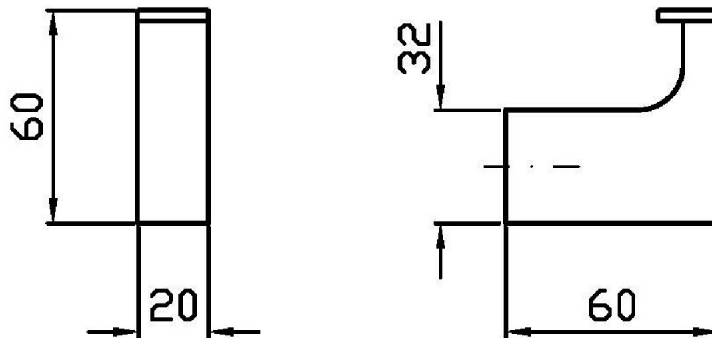

HIM

ZAD650

Disegno Complessivo / Overall Drawing